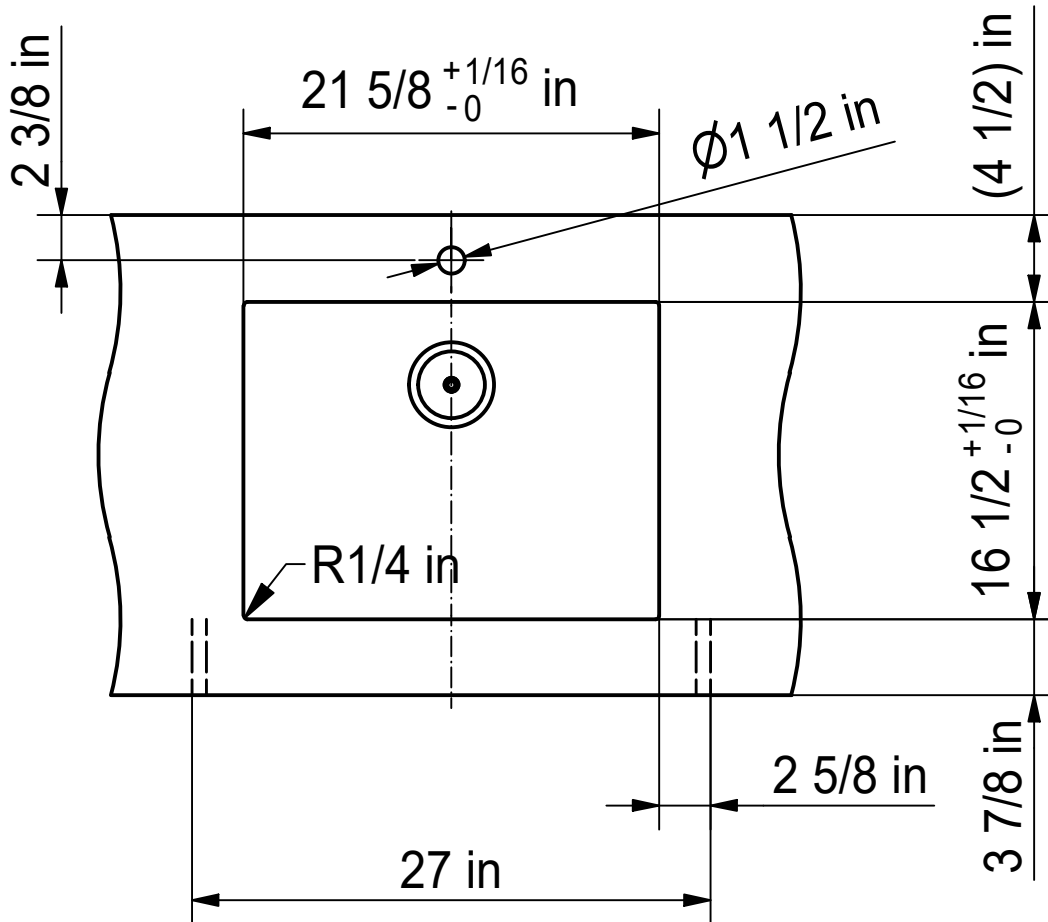

CO

Drawing No.	20166831	Revision	-
Drawn Date	23.09.2010		
These drawings and specifications are the property of NIRO-Plan AG and shall not be reproduced, copied or transferred to any third party without the prior written permission of NIRO-Plan AG, Aarburg, Switzerland			

Franke K uchentechnik AG
CH-4663 Aarburg
Phone: +41 62 787 31 31
Internet: www.franke.com

PKX 110 21 SI
installing document (BUNA)

Sheet	Sheets
3	6