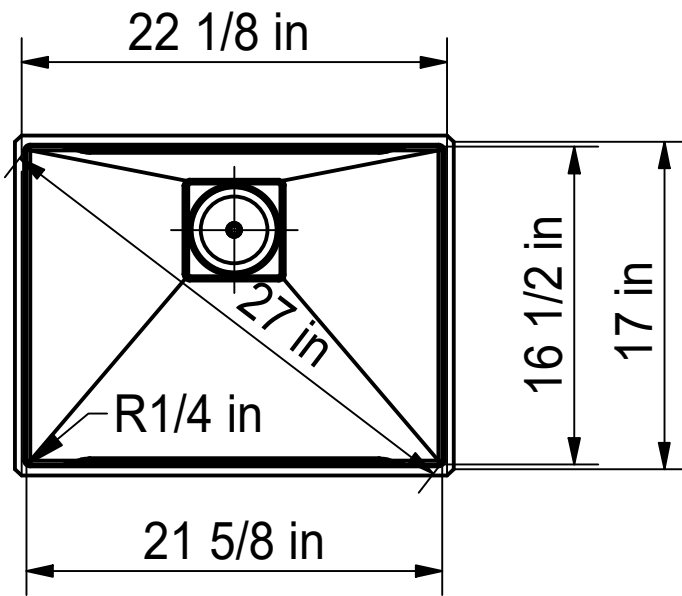

DT

Drawing No.	20166831	Revision	-
Drawn Date	23.09.2010		
These drawings and specifications are the property of NIRO-Plan AG and shall not be reproduced, copied or transferred to any third party without the prior written permission of NIRO-Plan AG, Aarburg, Switzerland			

Franke Küchentechnik AG
CH-4663 Aarburg
Phone: +41 62 787 31 31
Internet: www.franke.com

PKX 110 21 SI
installing document (BUNA)

Sheet	Sheets
5	6