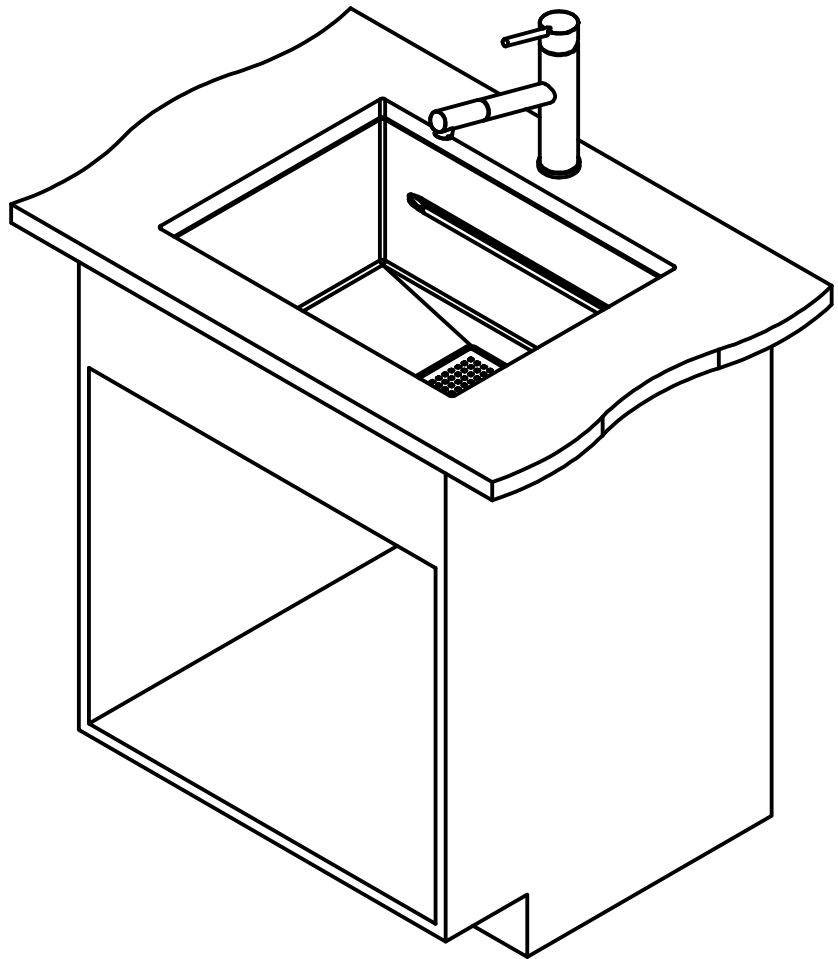

ISO

Drawing No.	20166831	Revision	-
Drawn Date	23.09.2010		
These drawings and specifications are the property of NIRO-Plan AG and shall not be reproduced, copied or transferred to any third party without the prior written permission of NIRO-Plan AG, Aarburg, Switzerland			

Franke Küchentechnik AG
CH-4663 Aarburg
Phone: +41 62 787 31 31
Internet: www.franke.com

PKX 110 21 SI
installing document (BUNA)

Sheet	Sheets
6	6