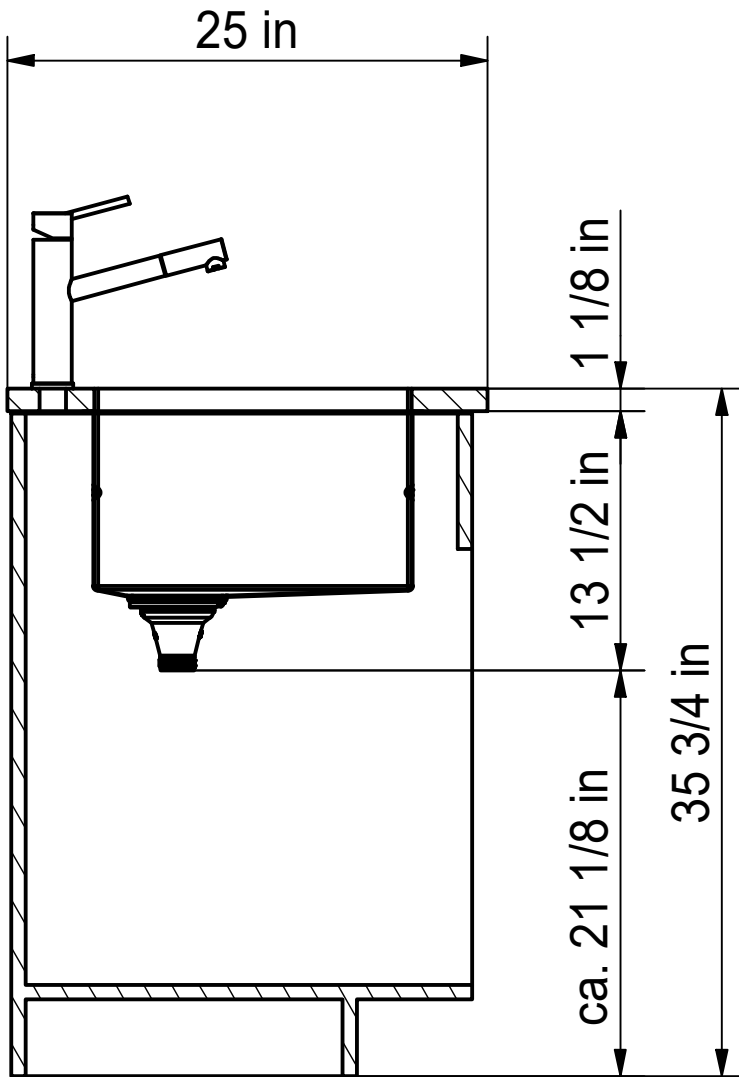

DS

Drawing No.	20166831	Revision	-
Drawn Date	23.09.2010		
These drawings and specifications are the property of NIRO-Plan AG and shall not be reproduced, copied or transferred to any third party without the prior written permission of NIRO-Plan AG, Aarburg, Switzerland			

Franke Küchentechnik AG
CH-4663 Aarburg
Phone: +41 62 787 31 31
Internet: www.franke.com

PKX 110 21 SI
installing document (BUNA)

Sheet	Sheets
2	6