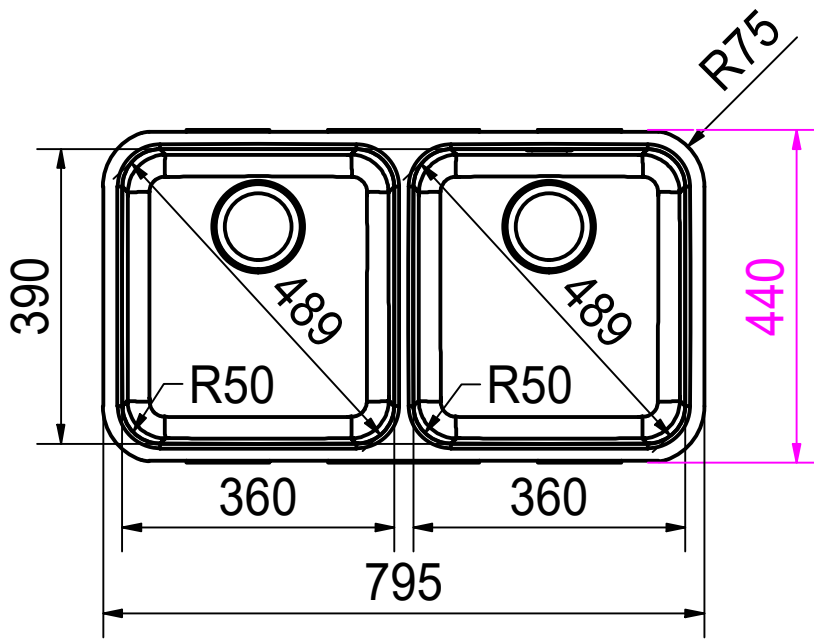

DT

Drawing No.	20166903	Revision	F
Drawn Date	17.07.2009		
These drawings and specifications are the property of NIRO-Plan AG and shall not be reproduced, copied or transferred to any third party without the prior written permission of NIRO-Plan AG, Aarburg, Switzerland			

Franke Küchentechnik AG
CH-4663 Aarburg
Phone: +41 62 787 31 31
Internet: www.franke.com

LAX12036_36 3 1/2"
installing document

Sheet	Sheets
5	6