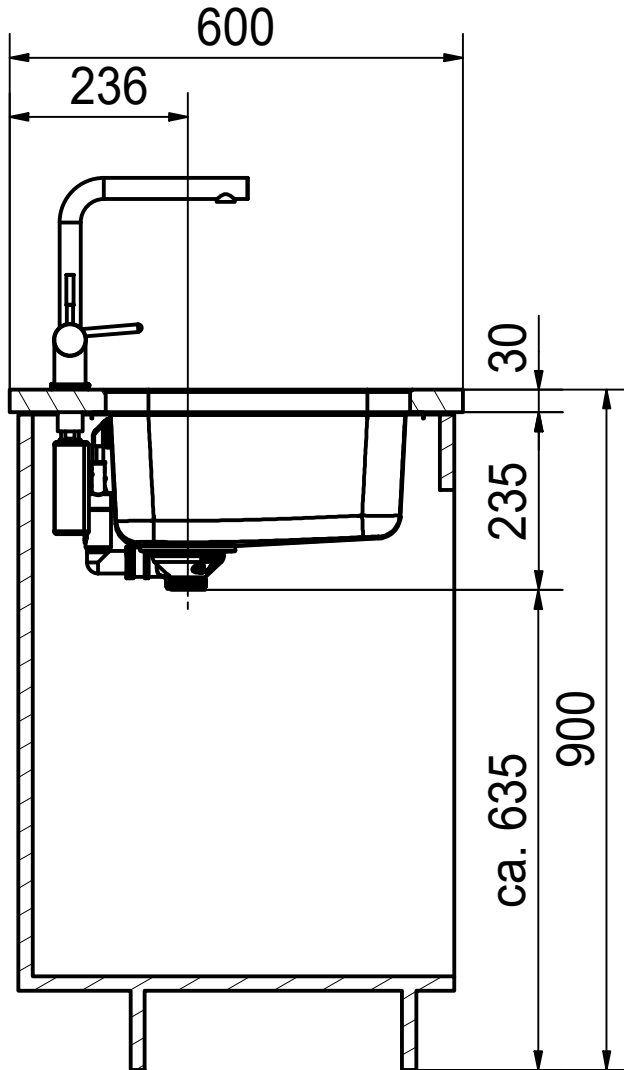

DS

Drawing No.	20166903	Revision	F
Drawn Date	17.07.2009		
These drawings and specifications are the property of NIRO-Plan AG and shall not be reproduced, copied or transferred to any third party without the prior written permission of NIRO-Plan AG, Aarburg, Switzerland			

Franke Küchentechnik AG
CH-4663 Aarburg
Phone: +41 62 787 31 31
Internet: www.franke.com

LAX12036_36 3 1/2"
installing document

Sheet	Sheets
2	6