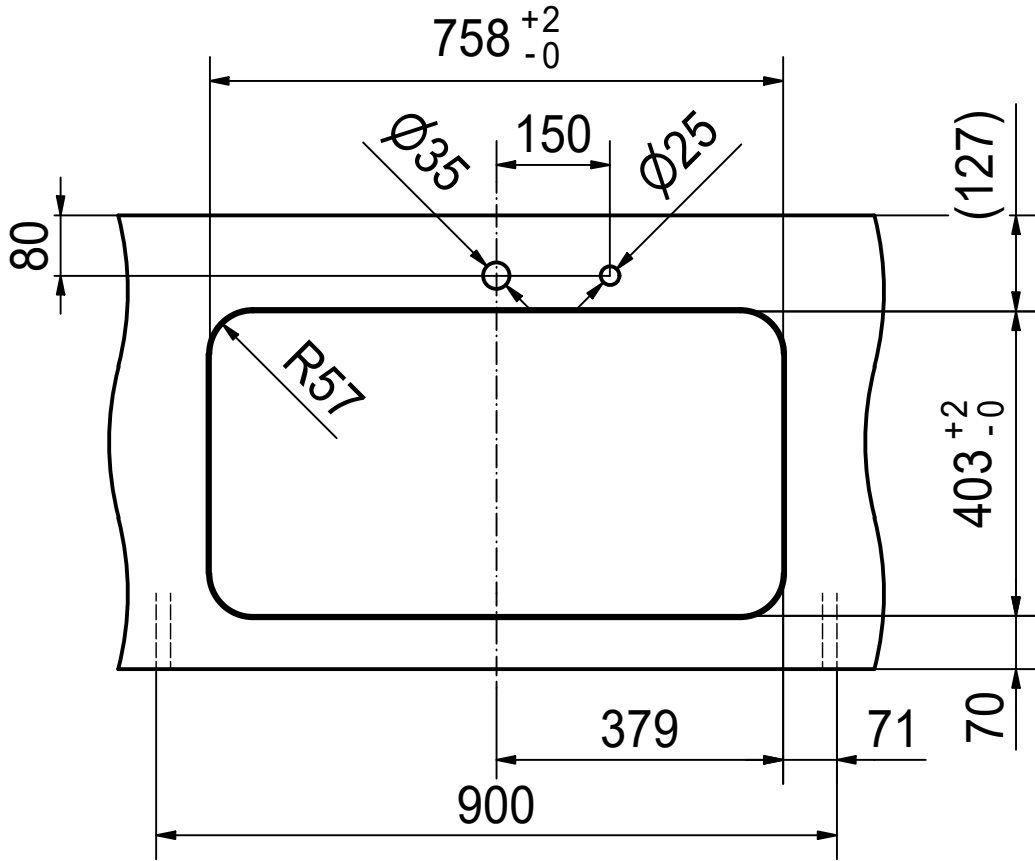

CO

Drawing No.	20166903	Revision	F
Drawn Date	17.07.2009		
These drawings and specifications are the property of NIRO-Plan AG and shall not be reproduced, copied or transferred to any third party without the prior written permission of NIRO-Plan AG, Aarburg, Switzerland			

Franke Kuchentechnik AG
CH-4663 Aarburg
Phone: +41 62 787 31 31
Internet: www.franke.com

LAX12036_36 3 1/2"
installing document

Sheet	Sheets
3	6