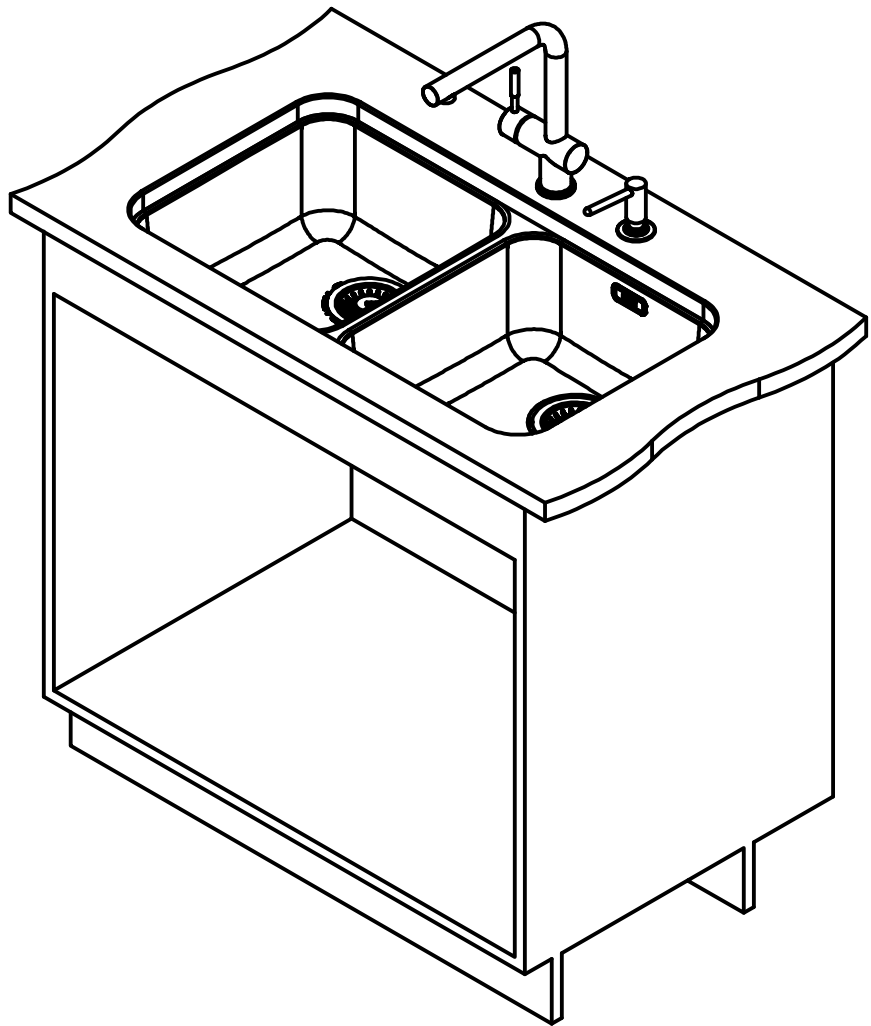

ISO

Drawing No.	20166903	Revision	F
Drawn Date	17.07.2009		
These drawings and specifications are the property of NIRO-Plan AG and shall not be reproduced, copied or transferred to any third party without the prior written permission of NIRO-Plan AG, Aarburg, Switzerland			

Franke Küchentechnik AG
CH-4663 Aarburg
Phone: +41 62 787 31 31
Internet: www.franke.com

LAX12036_36 3 1/2"
installing document

Sheet	Sheets
6	6