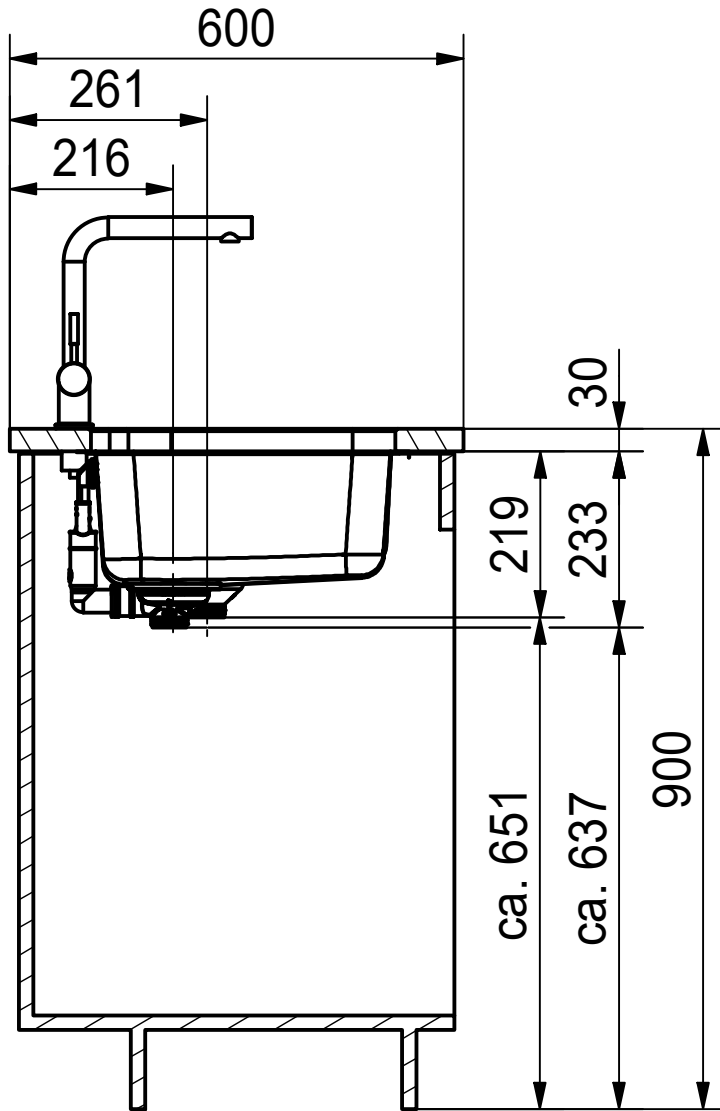

DS

Drawing No.	20166905	Revision	C
Drawn Date	23.10.2009		
These drawings and specifications are the property of NIRO-Plan AG and shall not be reproduced, copied or transferred to any third party without the prior written permission of NIRO-Plan AG, Aarburg, Switzerland			

Franke Küchentechnik AG
CH-4663 Aarburg
Phone: +41 62 787 31 31
Internet: www.franke.com

LAX_120_45_30_3 1/2"
installing document

Sheet	Sheets
2	6