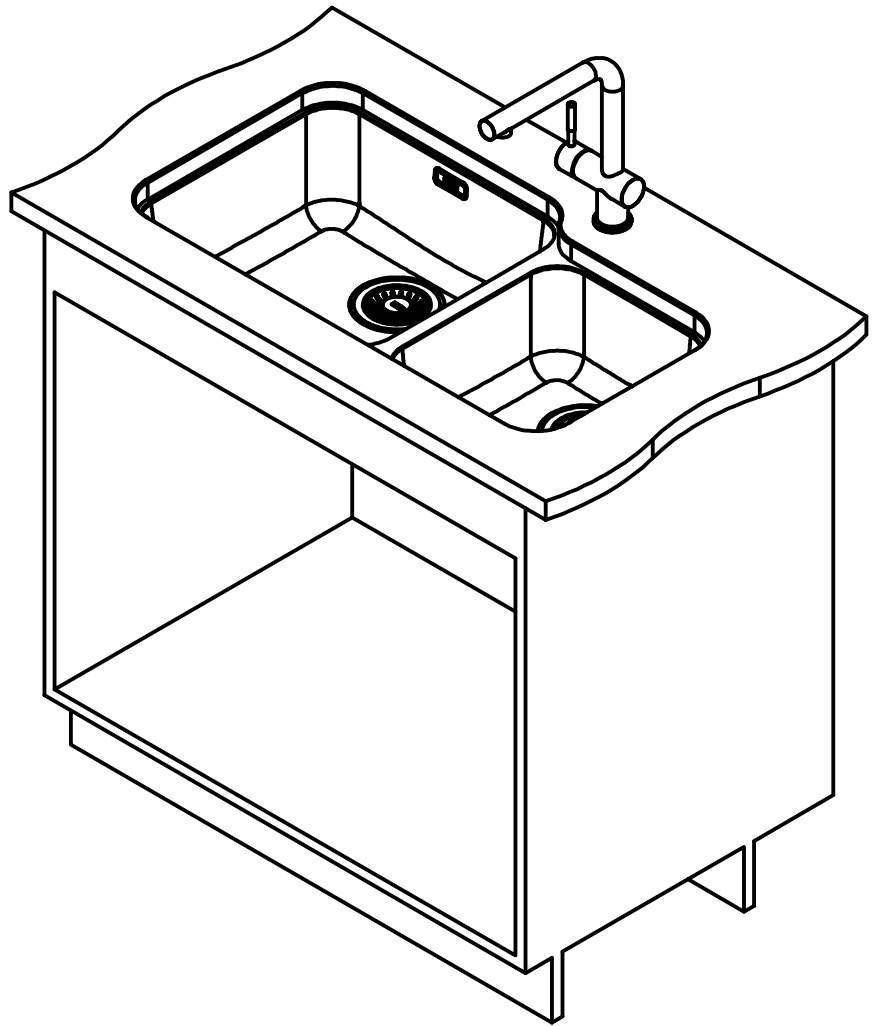

ISO

Drawing No.	20166905	Revision	C
Drawn Date	23.10.2009		
These drawings and specifications are the property of NIRO-Plan AG and shall not be reproduced, copied or transferred to any third party without the prior written permission of NIRO-Plan AG, Aarburg, Switzerland			

Franke Küchentechnik AG
CH-4663 Aarburg
Phone: +41 62 787 31 31
Internet: www.franke.com

LAX_120_45_30_3 1/2"
installing document

Sheet	Sheets
6	6