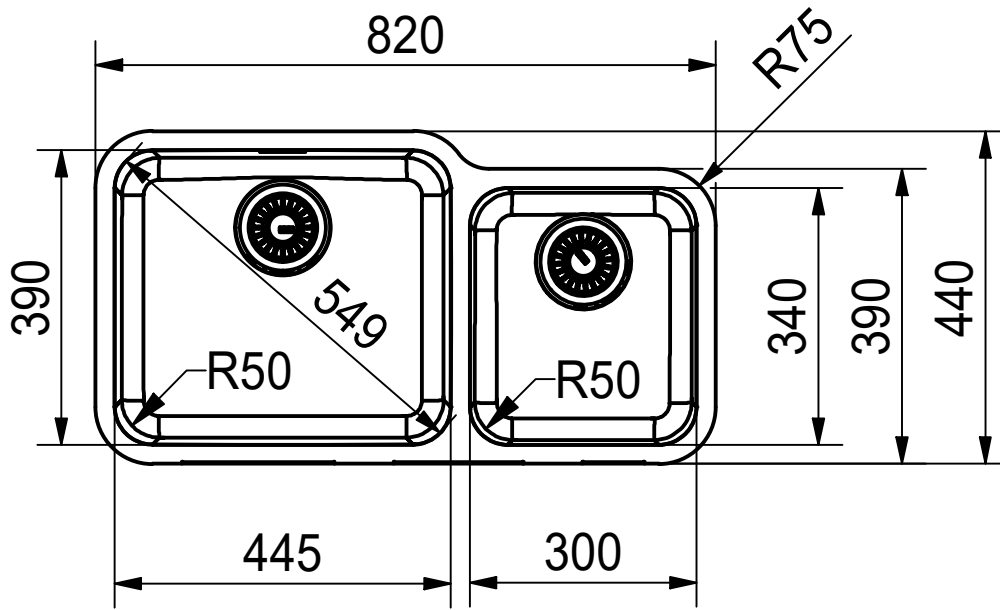

DT

Drawing No.	20166905	Revision	C
Drawn Date	23.10.2009		
These drawings and specifications are the property of NIRO-Plan AG and shall not be reproduced, copied or transferred to any third party without the prior written permission of NIRO-Plan AG, Aarburg, Switzerland			

Franke Küchentechnik AG
CH-4663 Aarburg
Phone: +41 62 787 31 31
Internet: www.franke.com

LAX_120_45_30_3 1/2"
installing document

Sheet	Sheets
5	6