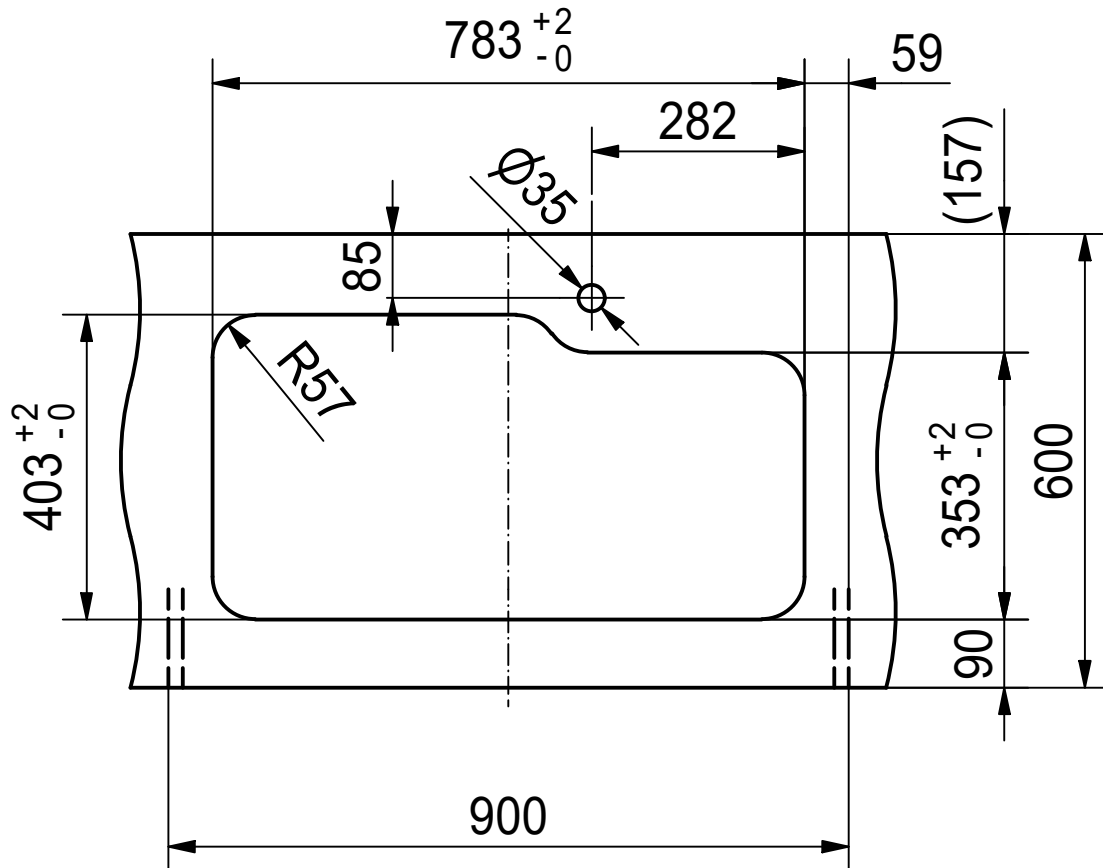

CO

Drawing No.	20166905	Revision	C
Drawn Date	23.10.2009		
These drawings and specifications are the property of NIRO-Plan AG and shall not be reproduced, copied or transferred to any third party without the prior written permission of NIRO-Plan AG, Aarburg, Switzerland			

Franke Küchentechnik AG
CH-4663 Aarburg
Phone: +41 62 787 31 31
Internet: www.franke.com

LAX_120_45_30_3 1/2"
installing document

Sheet	Sheets
3	6