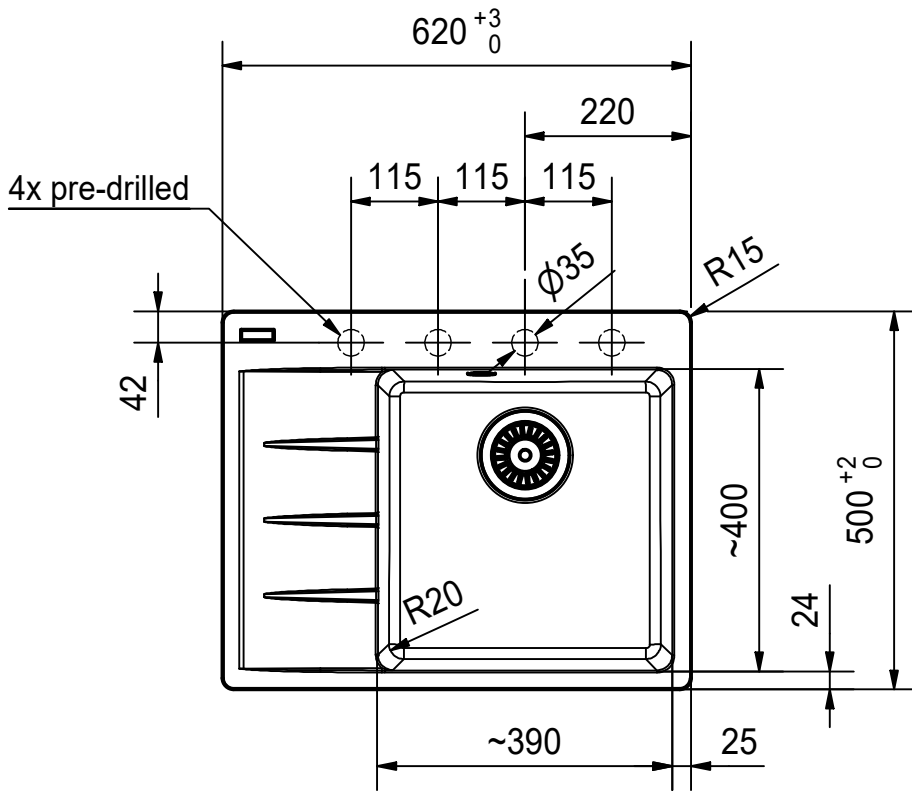

DT

Drawing No.	20189506_02	Revision	A
Drawn Date	09.04.2020		
These drawings and specifications are the property of Franke Technology and Trademark Ltd. and shall not be reproduced, copied or transferred to any third party without the prior written permission of Franke Technology and Trademark Ltd., Hergiswil, Switzerland			

Franke K uchentechnik AG
CH-4663 Aarburg
Phone: +41 62 787 31 31
Internet: www.franke.com

CNG 211-62 LHD

Sheet	Sheets
5	6