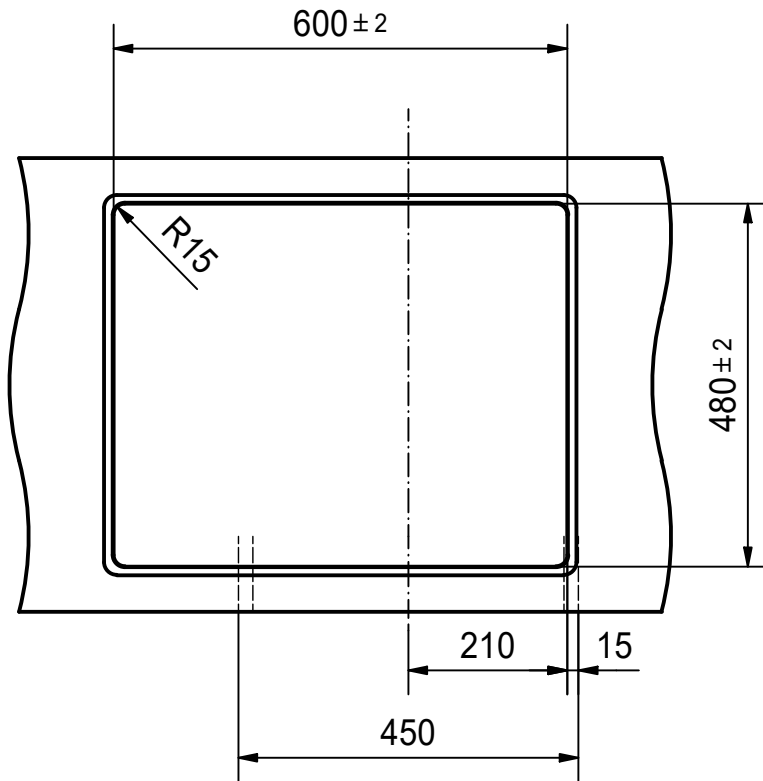

Franke K uchentechnik AG
CH-4663 Aarburg
Phone: +41 62 787 31 31
Internet: www.franke.com

CNG 211-62 LHD

Sheet	Sheets
2	6

CO

For flush fit only

Drawing No.	20189506_02	Revision	A
Drawn Date	09.04.2020		
<small>These drawings and specifications are the property of Franke Technology and Trademark Ltd. and shall not be reproduced, copied or transferred to any third party without the prior written permission of Franke Technology and Trademark Ltd., Hergiswil, Switzerland</small>			