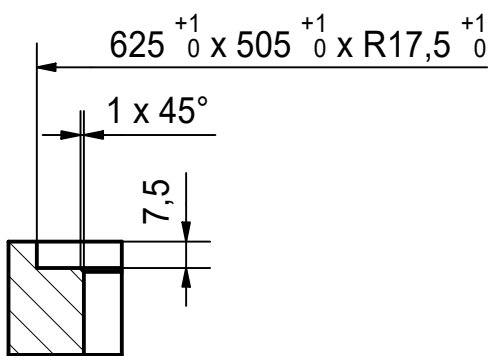

Franke K uchentechnik AG
CH-4663 Aarburg
Phone: +41 62 787 31 31
Internet: www.franke.com

CNG 211-62 LHD

Sheet	Sheets
2	6

CO

For flush fit only

Drawing No.	20189506_02	Revision	A
Drawn Date	09.04.2020		
<small>These drawings and specifications are the property of Franke Technology and Trademark Ltd. and shall not be reproduced, copied or transferred to any third party without the prior written permission of Franke Technology and Trademark Ltd., Hergiswil, Switzerland</small>			