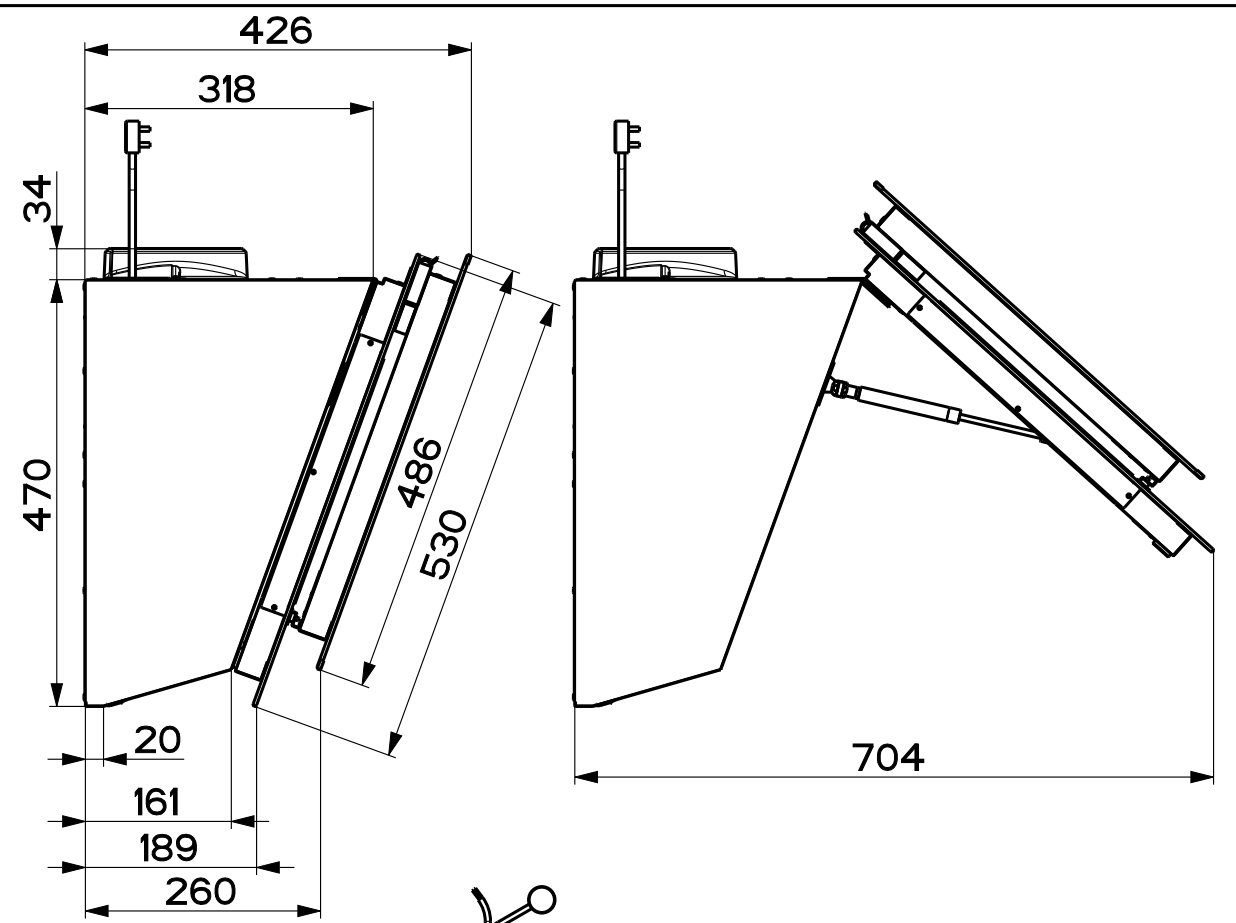

Created by Latini, Francesco	
Denomination DIMENSIONAL DRAWING MYTHOS PRO	
Lang EN 	Sheet 1/2
Modif.by	
Approved by Bellucci, Daniele	
Approval date 10-Mar-2023	
Doc. status Released	
Drawing N. 330071_740	Rev 02

Created by Latini, Francesco	
Denomination DIMENSIONAL DRAWING MYTHOS PRO	
Lang EN	Sheet 2/2
Modif.by	
Approved by Bellucci, Daniele	
Approval date 10-Mar-2023	
Doc. status Released	
Drawing N. 330071_740	Rev 02