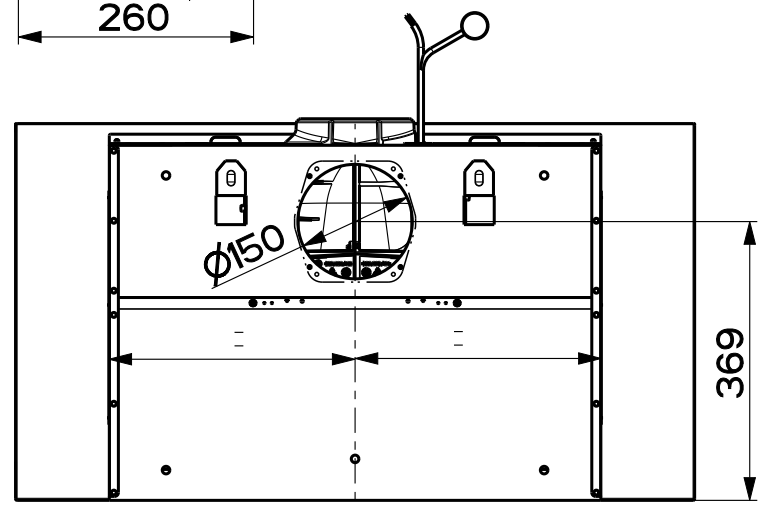

Created by Latini, Francesco	
Denomination DIMENSIONAL DRAWING MYTHOS PRO	
Lang EN 	Sheet 1/2
Modif.by	
Approved by Bellucci, Daniele	
Approval date 10-Mar-2023	
Doc. status Released	
Drawing N. 330071_740	Rev 02