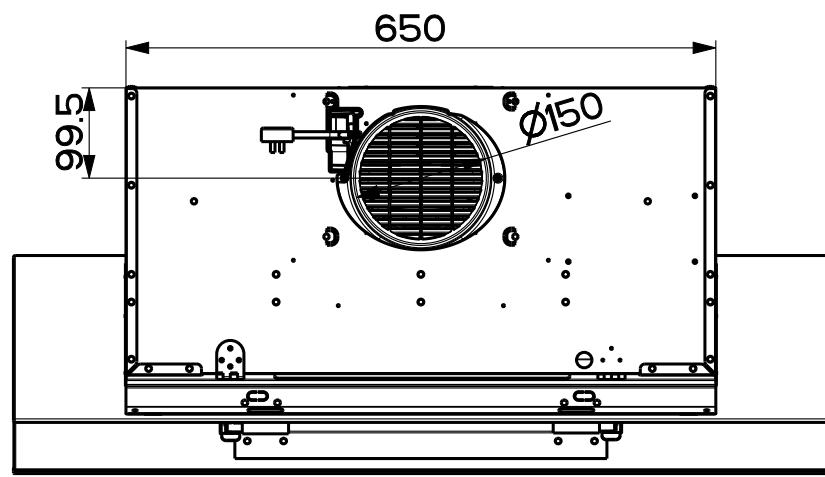

Created by Latini, Francesco	
Denomination DIMENSIONAL DRAWING MYTHOS PRO	
Lang EN 	Sheet 1/2
Modif.by	
Approved by Bellucci, Daniele	
Approval date 10-Mar-2023	
Doc. status Released	
Drawing N. 330071_740	Rev 02