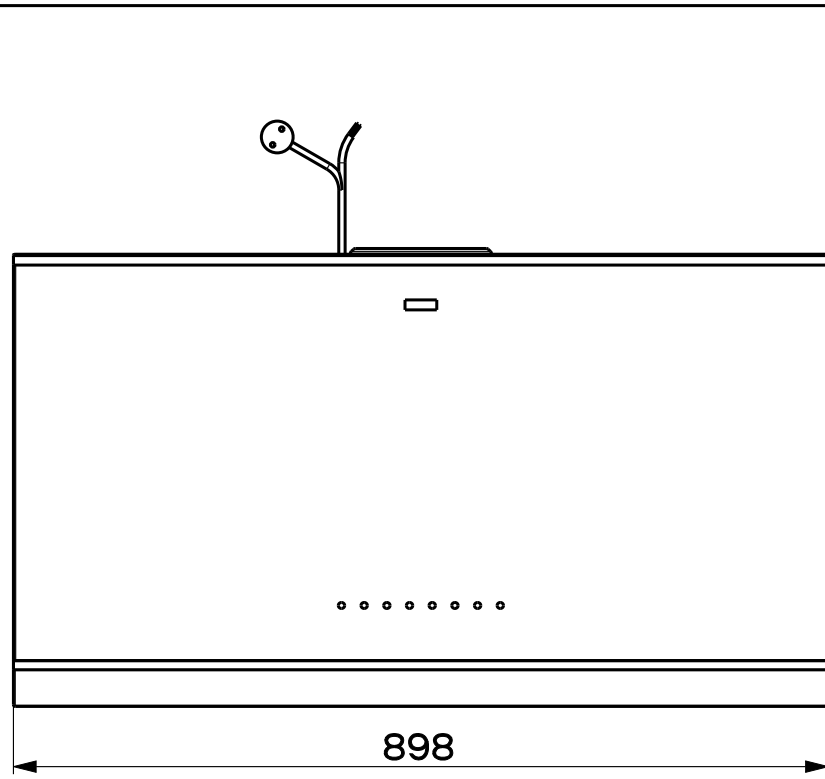

Created by Latini, Francesco	
Denomination DIMENSIONAL DRAWING MYTHOS PRO	
Lang EN 	Sheet 1/2
Modif.by	
Approved by Bellucci, Daniele	
Approval date 10-Mar-2023	
Doc. status Released	
Drawing N. 330071_740	Rev 02