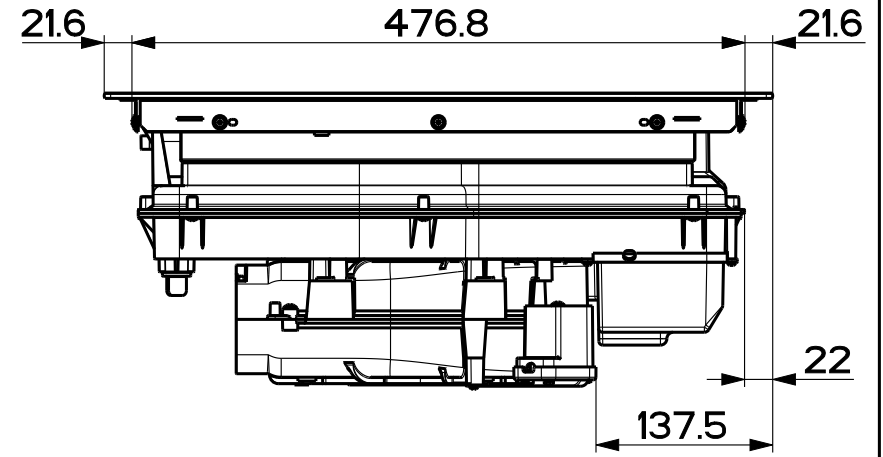

Created by **Bellucci, Daniele**

Denomination
DIM. DRAW. B4 FRANKE SMART 70 ASP/FILTR

Lang **EN**  Sheet **1/2**

Modif.by

Approved by **Bellucci, Daniele**

Approval date **02-Oct-2023**

Doc. status **Released**

Drawing N.
340006_1007 Rev
01

Created by **Bellucci, Daniele**

Denomination
DIM. DRAW. B4 FRANKE SMART 70 ASP/FILTR

Lang **EN**  Sheet **2/2**

Modif.by

Approved by **Bellucci, Daniele**

Approval date **02-Oct-2023**

Doc. status **Released**

Drawing N.
340006_1007 Rev
01