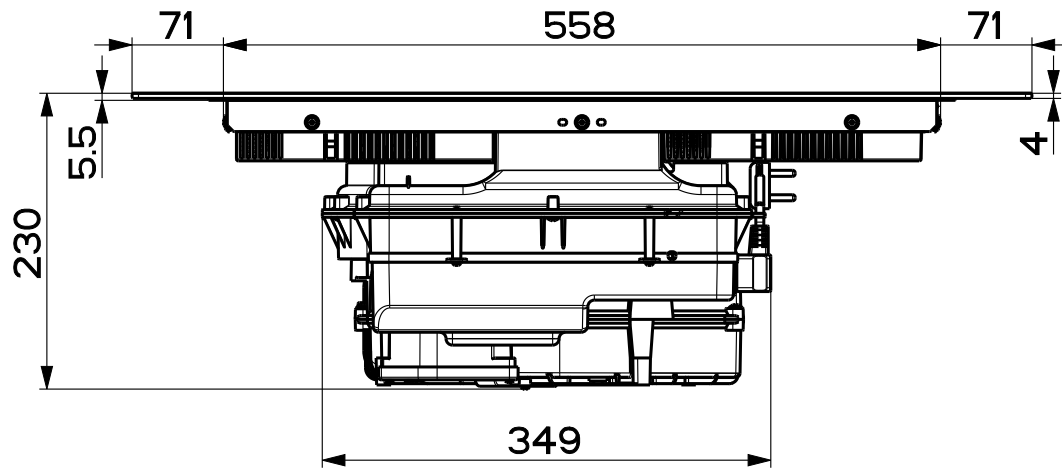

Created by **Bellucci, Daniele**

Denomination
DIM. DRAW. B4 FRANKE SMART 70 ASP/FILTR

Lang **EN**  Sheet **1/2**

Modif.by

Approved by **Bellucci, Daniele**

Approval date **02-Oct-2023**

Doc. status **Released**

Drawing N.
340006_1007 Rev
01

Created by **Bellucci, Daniele**

Denomination
DIM. DRAW. B4 FRANKE SMART 70 ASP/FILTR

Lang **EN**  Sheet **2/2**

Modif.by

Approved by **Bellucci, Daniele**

Approval date **02-Oct-2023**

Doc. status **Released**

Drawing N.
340006_1007 Rev
01