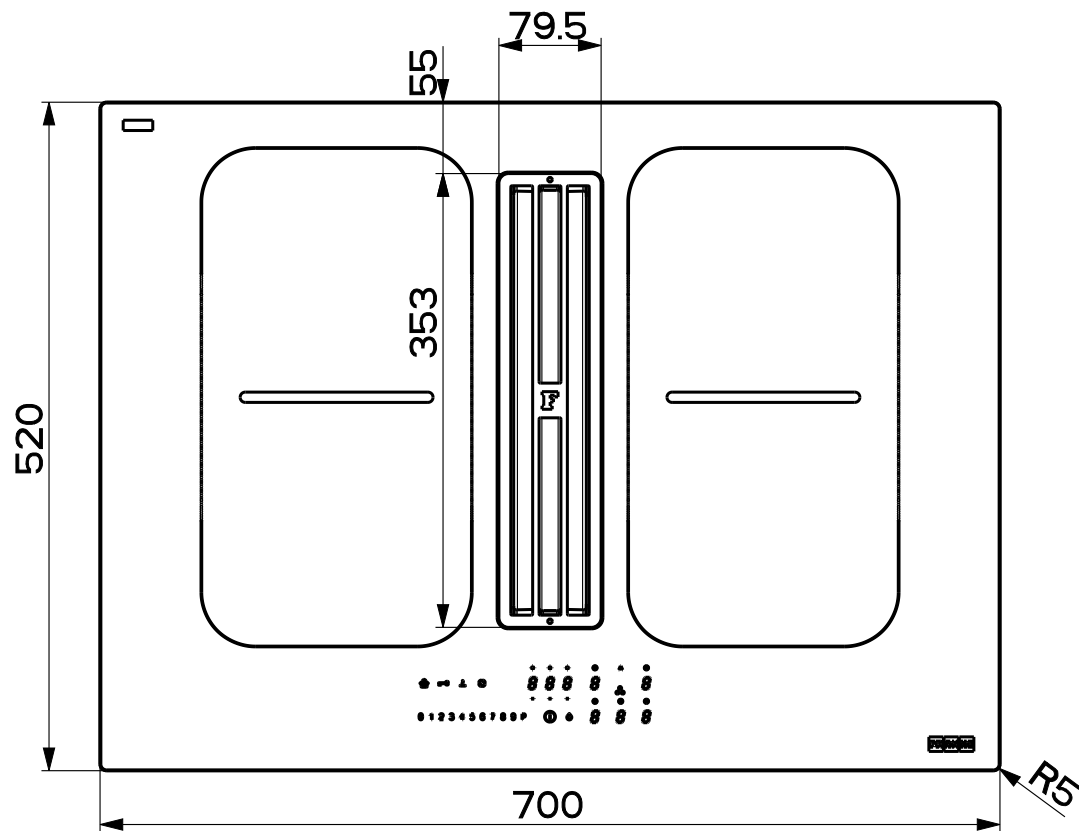

Created by **Bellucci, Daniele**

Denomination
DIM. DRAW. B4 FRANKE SMART 70 ASP/FILTR

Lang **EN**  Sheet **1/2**

Modif.by

Approved by **Bellucci, Daniele**

Approval date **02-Oct-2023**

Doc. status **Released**

Drawing N.
340006_1007 Rev
01

Created by **Bellucci, Daniele**

Denomination
DIM. DRAW. B4 FRANKE SMART 70 ASP/FILTR

Lang **EN**  Sheet **2/2**

Modif.by

Approved by **Bellucci, Daniele**

Approval date **02-Oct-2023**

Doc. status **Released**

Drawing N.
340006_1007 Rev
01