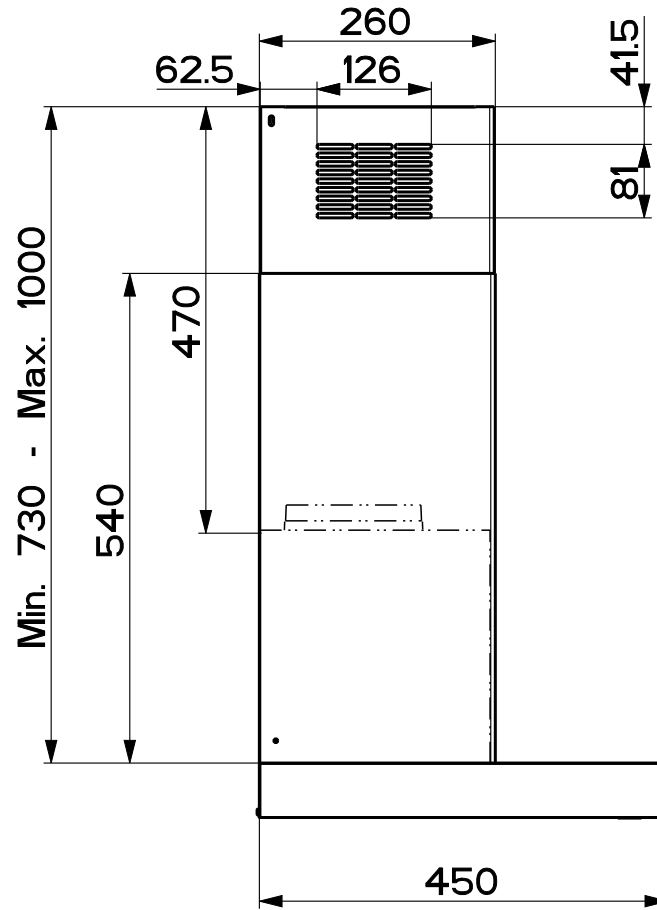

Created by **Solutions**

Denomination

DIMENSIONAL DRW SQUARCLE/SZ

Lang **EN**  Sheet **1/2**

Modif.by -

Approved by **Romani, Fabio**

Approval date **15-Nov-2023**

Doc. status **Released**

Drawing N.
325114_773

Rev
02

Created by Solutions	
Denomination DIMENSIONAL DRW SQUARCLE/SZ	
Lang EN 	Sheet 2/2
Modif.by -	
Approved by Romani, Fabio	
Approval date 15-Nov-2023	
Doc. status Released	
Drawing N. 325114_773	Rev 02