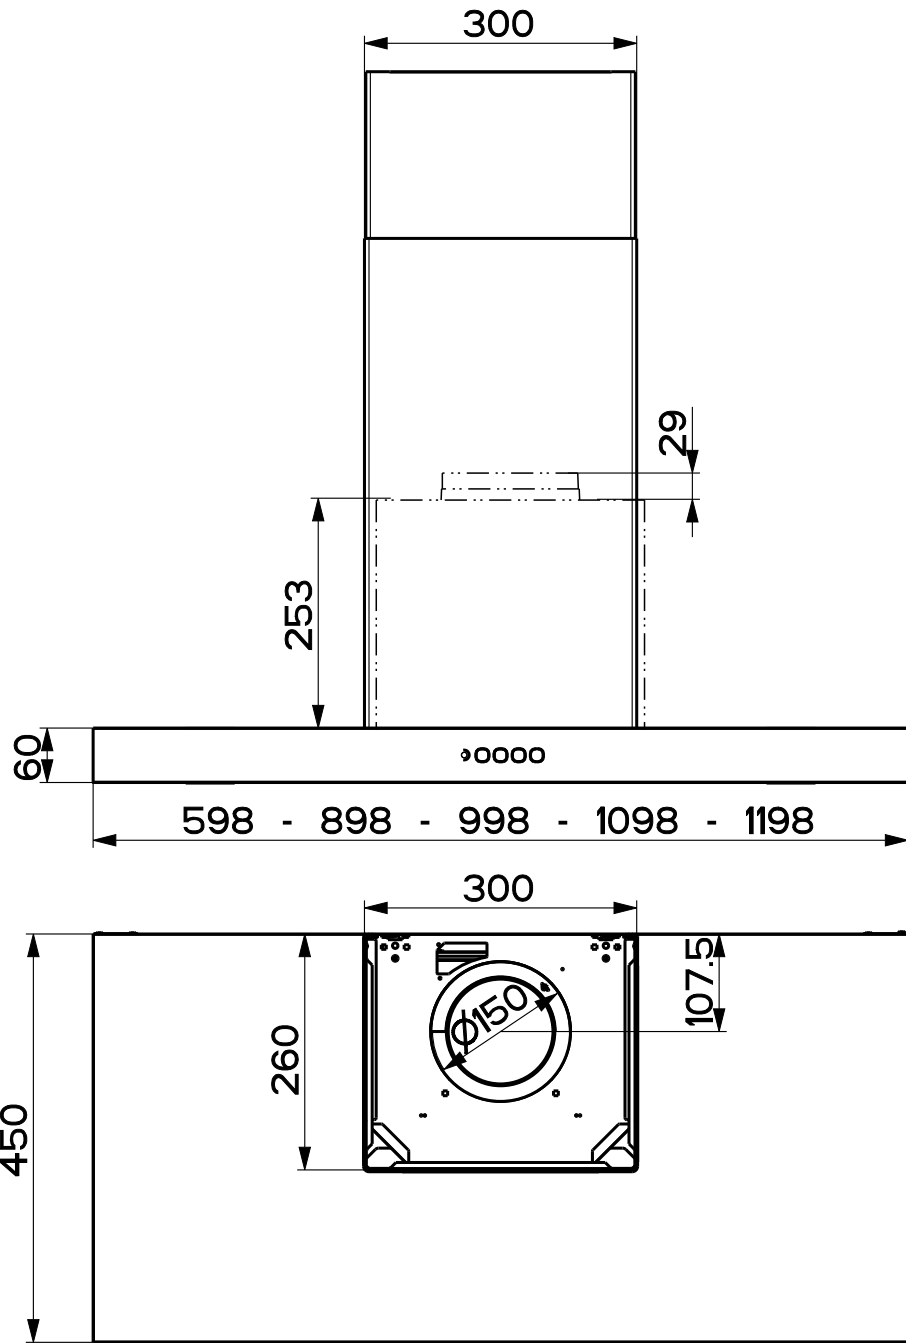

Created by **Solutions**

Denomination

DIMENSIONAL DRW SQUARCLE/SZ

Lang **EN**  Sheet **1/2**

Modif.by -

Approved by **Romani, Fabio**

Approval date **15-Nov-2023**

Doc. status **Released**

Drawing N.
325114_773

Rev
02

Created by Solutions	
Denomination DIMENSIONAL DRW SQUARCLE/SZ	
Lang EN 	Sheet 2/2
Modif.by -	
Approved by Romani, Fabio	
Approval date 15-Nov-2023	
Doc. status Released	
Drawing N. 325114_773	Rev 02