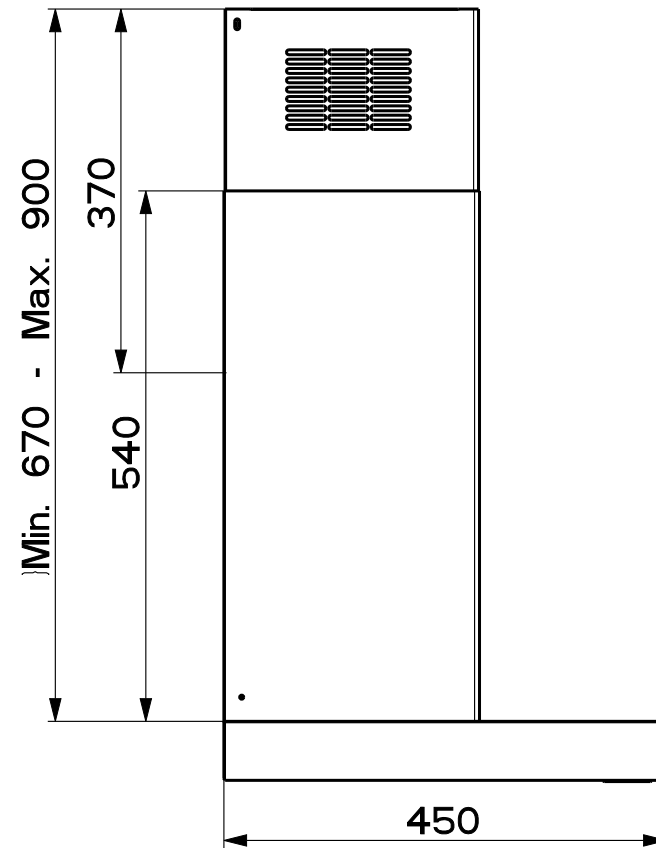

Created by <b>Solutions</b>	
Denomination <b>DIMENSIONAL DRW SUNZY/PB FB</b>	
Lang <b>EN</b> 	Sheet <b>1/2</b>
Modif.by <b>Solutions</b>	
Approved by <b>Romani, Fabio</b>	
Approval date <b>22-Jan-2024</b>	
Doc. status <b>Released</b>	
Drawing N. <b>325114_955</b>	Rev <b>01</b>

Created by <b>Solutions</b>	
Denomination	
<b>DIMENSIONAL DRW SUNZY/PB FB</b>	
Lang <b>EN</b> 	Sheet <b>2/2</b>
Modif.by -	
Approved by <b>Romani, Fabio</b>	
Approval date <b>22-Jan-2024</b>	
Doc. status <b>Released</b>	
Drawing N.	Rev
<b>325114_955</b>	<b>01</b>