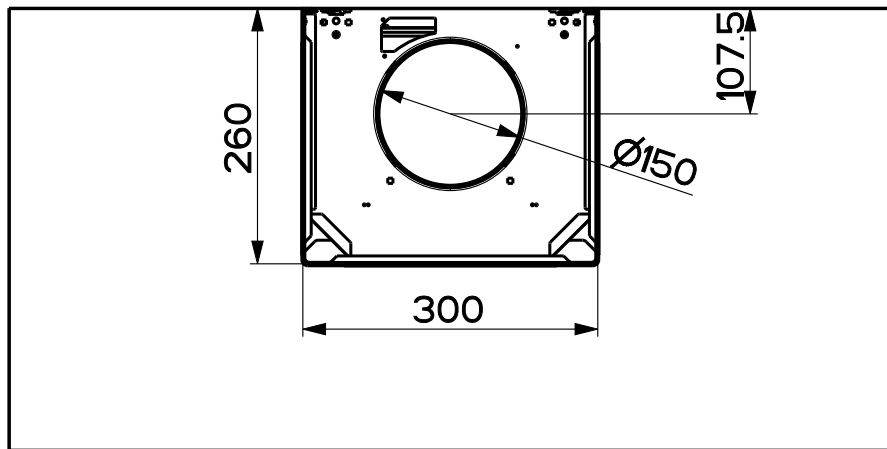

Created by <b>Solutions</b>	
Denomination <b>DIMENSIONAL DRW SUNZY/PB FB</b>	
Lang <b>EN</b> 	Sheet <b>1/2</b>
Modif.by <b>Solutions</b>	
Approved by <b>Romani, Fabio</b>	
Approval date <b>22-Jan-2024</b>	
Doc. status <b>Released</b>	
Drawing N. <b>325114_955</b>	Rev <b>01</b>

Created by <b>Solutions</b>	
Denomination	
<b>DIMENSIONAL DRW SUNZY/PB FB</b>	
Lang <b>EN</b> 	Sheet <b>2/2</b>
Modif.by -	
Approved by <b>Romani, Fabio</b>	
Approval date <b>22-Jan-2024</b>	
Doc. status <b>Released</b>	
Drawing N.	Rev
<b>325114_955</b>	<b>01</b>