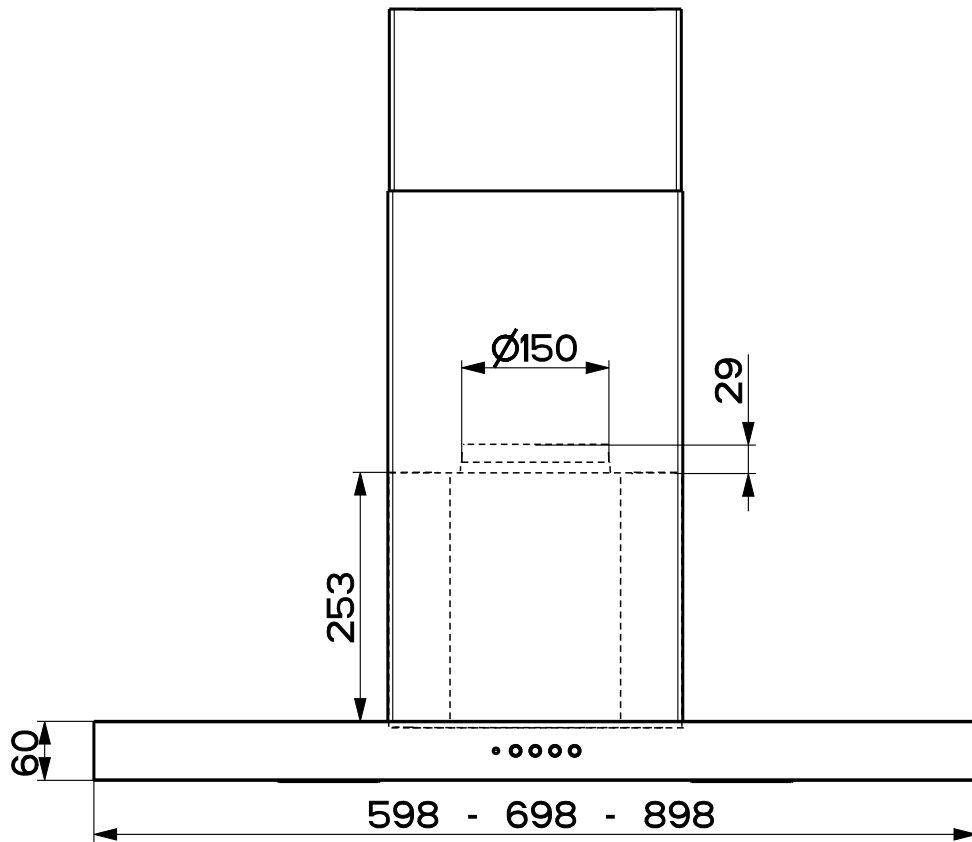

Created by <b>Solutions</b>	
Denomination <b>DIMENSIONAL DRW SUNZY/PB FB</b>	
Lang <b>EN</b> 	Sheet <b>1/2</b>
Modif.by <b>Solutions</b>	
Approved by <b>Romani, Fabio</b>	
Approval date <b>22-Jan-2024</b>	
Doc. status <b>Released</b>	
Drawing N. <b>325114_955</b>	Rev <b>01</b>

Created by <b>Solutions</b>	
Denomination	
<b>DIMENSIONAL DRW SUNZY/PB FB</b>	
Lang <b>EN</b> 	Sheet <b>2/2</b>
Modif.by -	
Approved by <b>Romani, Fabio</b>	
Approval date <b>22-Jan-2024</b>	
Doc. status <b>Released</b>	
Drawing N.	Rev
<b>325114_955</b>	<b>01</b>