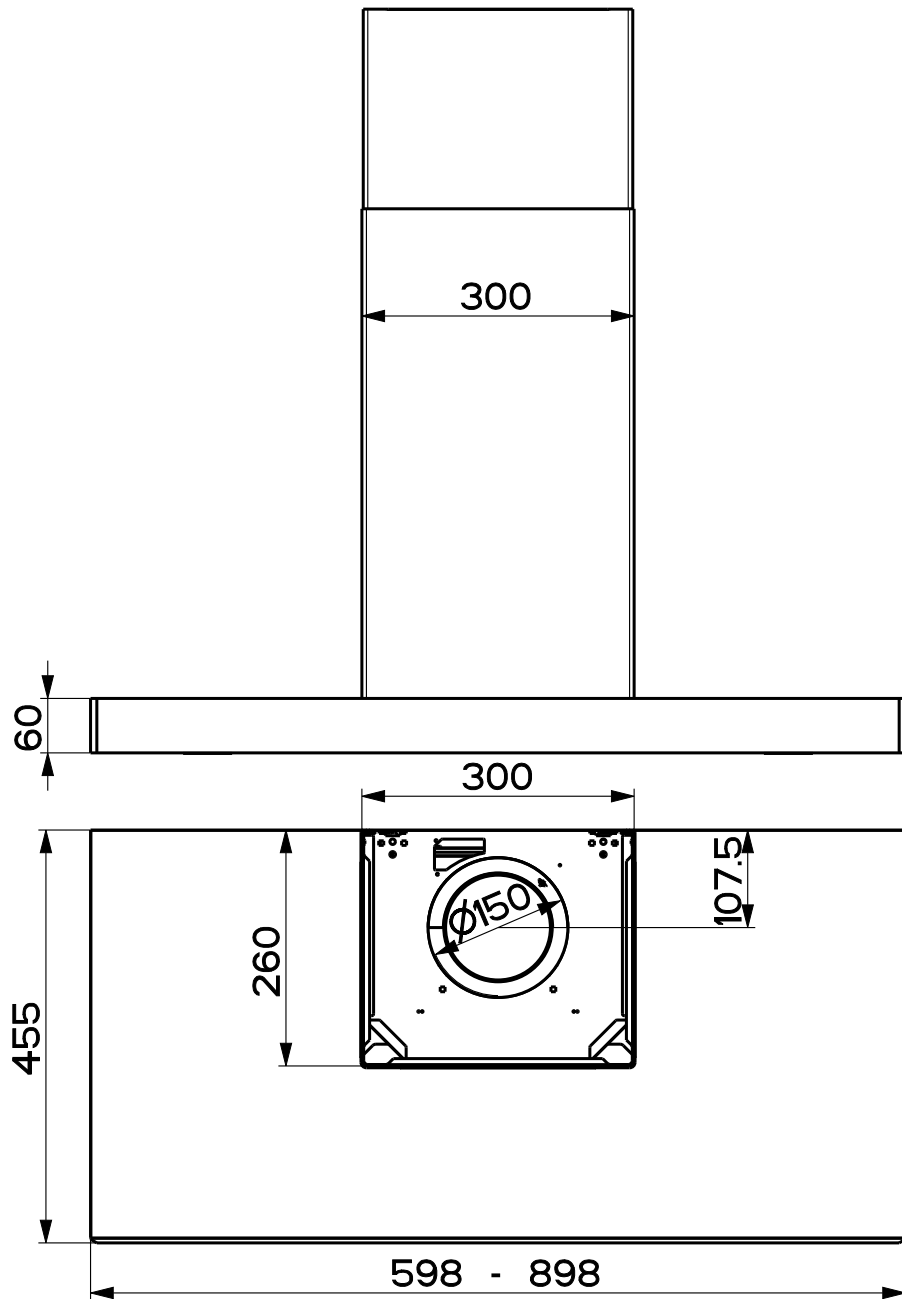

Created by Solutions	
Denomination DIM. STILUX MEPANSA	
Lang EN 	Sheet 1/2
Modif.by Solutions	
Approved by Romani, Fabio	
Approval date 31-Jan-2024	
Doc. status Released	
Drawing N. 325114_957	Rev 01

Created by **Solutions**

Denomination
DIM. STILUX MEPANSA

Lang **EN**   Sheet **2/2**

Modif.by

Approved by **Romani, Fabio**

Approval date **31-Jan-2024**

Doc. status **Released**

Drawing N.
325114_957

Rev
01