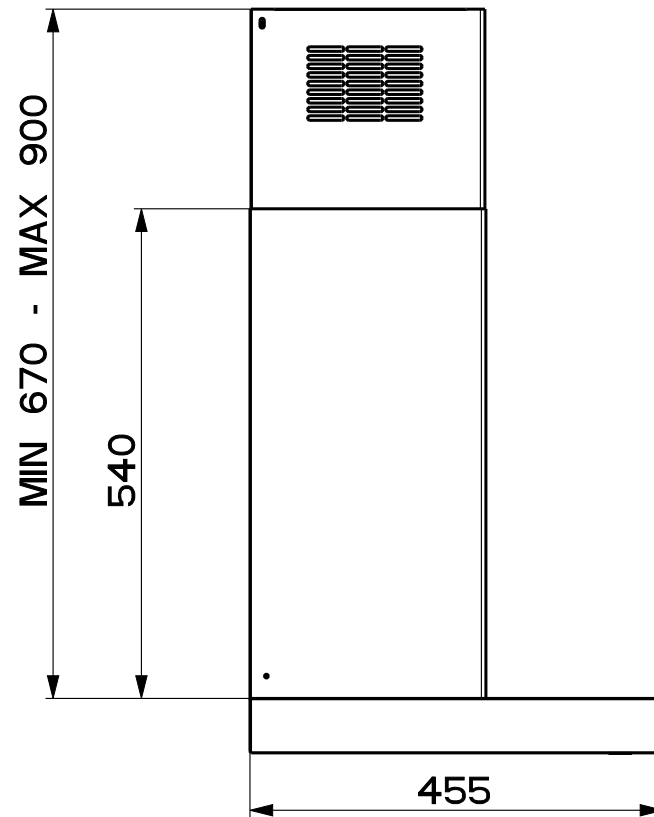

Created by Solutions	
Denomination DIM. STILUX MEPANSA	
Lang EN 	Sheet 1/2
Modif.by Solutions	
Approved by Romani, Fabio	
Approval date 31-Jan-2024	
Doc. status Released	
Drawing N. 325114_957	Rev 01

Created by **Solutions**