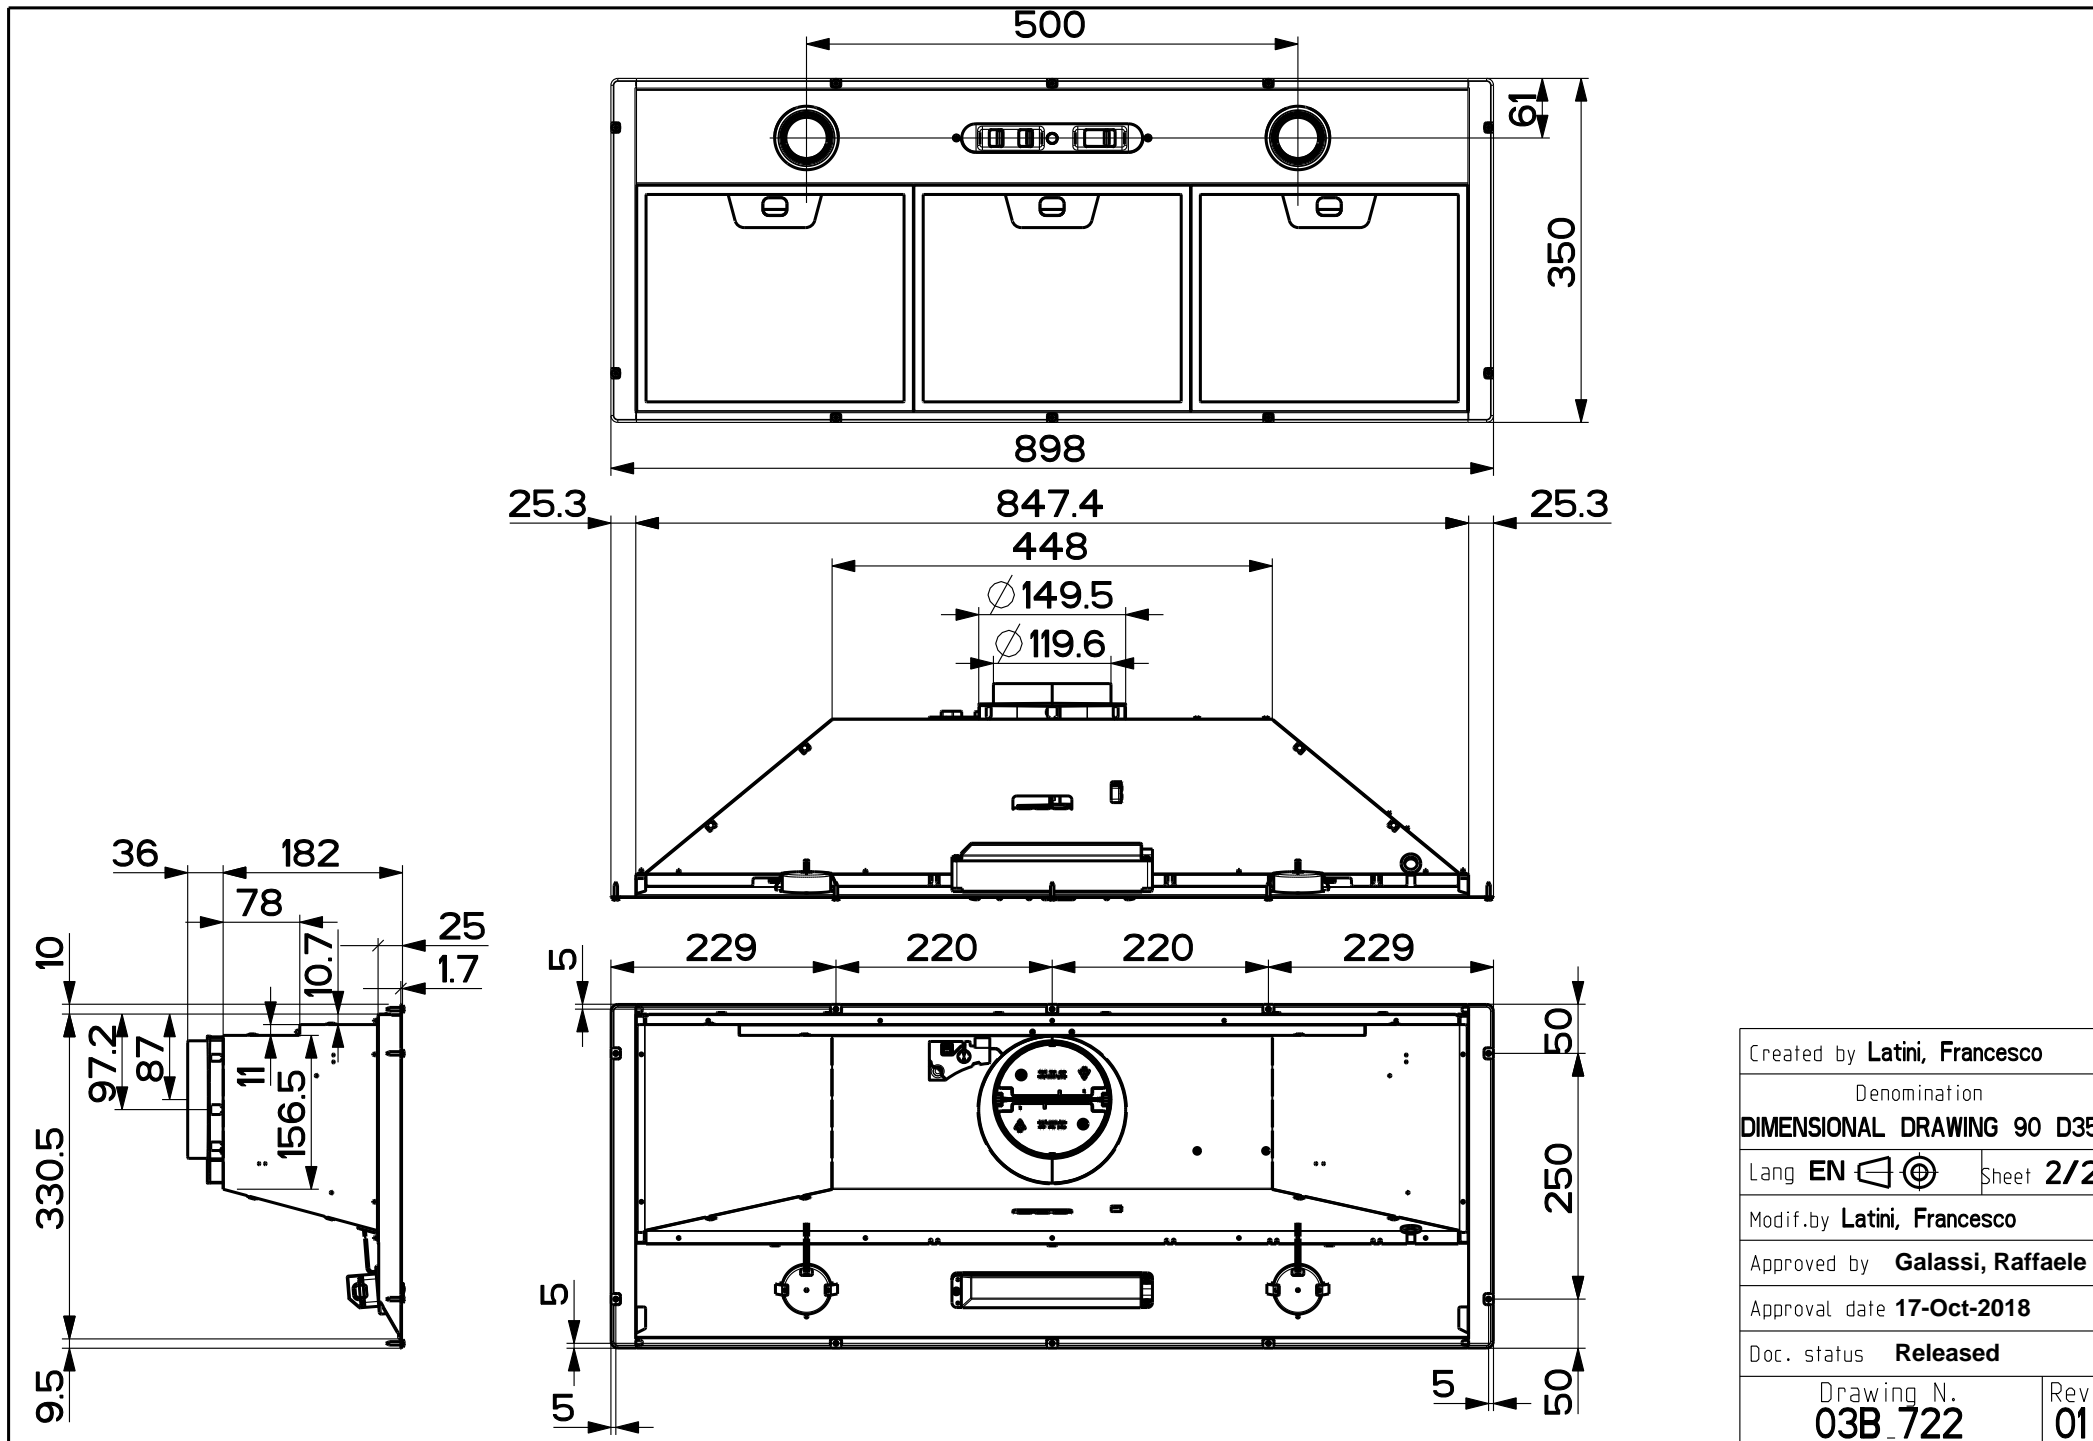

Created by Latini, Francesco	
Denomination DIMENSIONAL DRAWING 90 D35	
Lang EN 	Sheet 1/2
Modif.by Latini, Francesco	
Approved by Galassi, Raffaele	
Approval date 17-Oct-2018	
Doc. status Released	
Drawing N. 03B_722	Rev 01

Created by Latini, Francesco	
Denomination DIMENSIONAL DRAWING 90 D35	
Lang EN	Sheet 2/2
Modif.by Latini, Francesco	
Approved by Galassi, Raffaele	
Approval date 17-Oct-2018	
Doc. status Released	
Drawing N. 03B_722	Rev 01