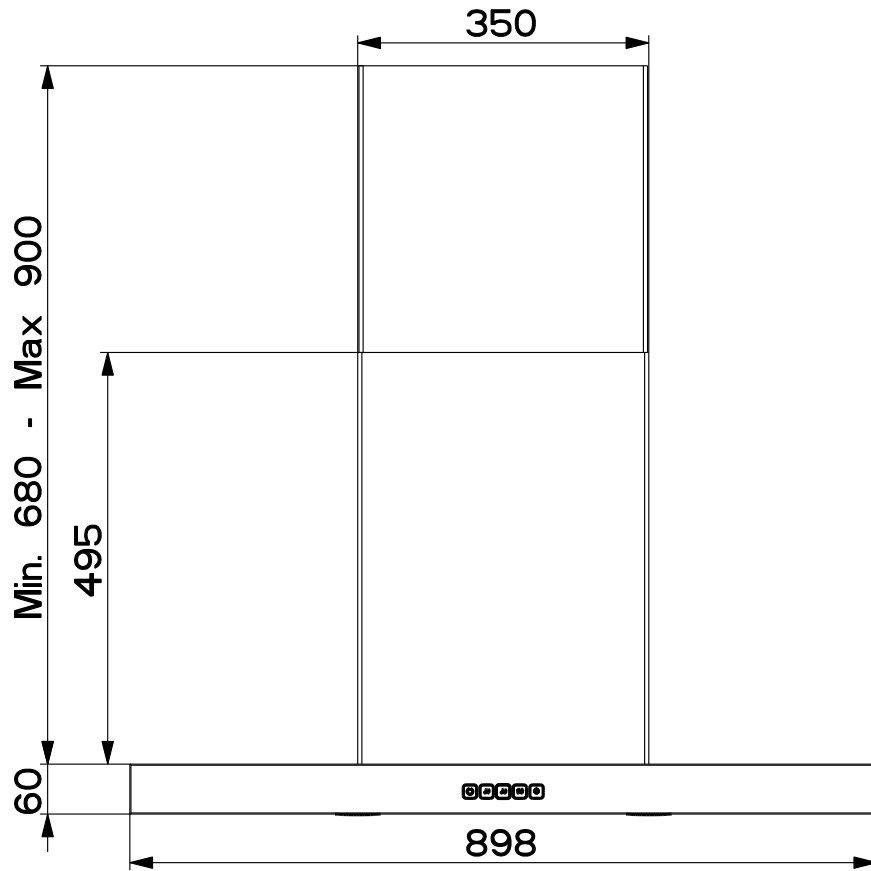

Created by Bellucci, Daniele	
Denomination DIMENSIONAL DRAWING FK	
Lang EN	Sheet 1/2
Modif.by	
Approved by Bellucci, Daniele	
Approval date 18-Oct-2018	
Doc. status Released	
Drawing N. A26_921	Rev 01

Created by Bellucci, Daniele	
Denomination DIMENSIONAL DRAWING FK	
Lang EN	Sheet 2/2
Modif.by	
Approved by Bellucci, Daniele	
Approval date 18-Oct-2018	
Doc. status Released	
Drawing N. A26_921	Rev 01