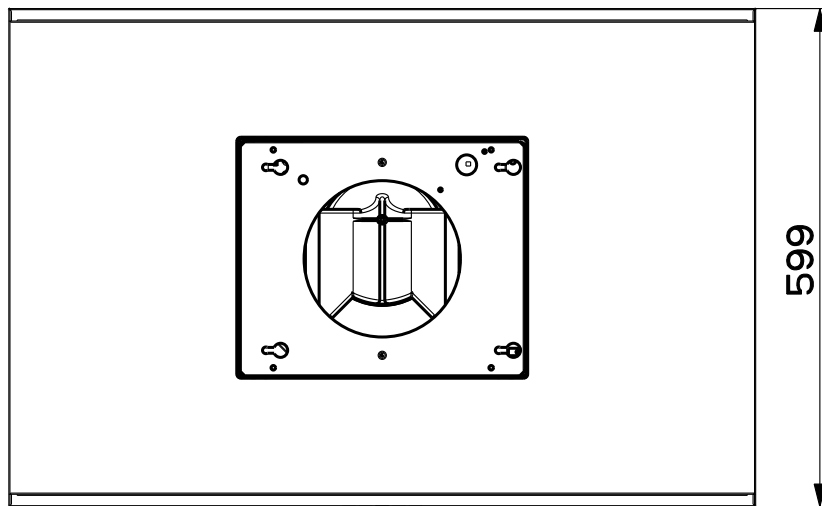

Created by Bellucci, Daniele	
Denomination DIMENSIONAL DRAWING FK	
Lang EN	Sheet 1/2
Modif.by	
Approved by Bellucci, Daniele	
Approval date 18-Oct-2018	
Doc. status Released	
Drawing N. A26_921	Rev 01

Created by Bellucci, Daniele	
Denomination DIMENSIONAL DRAWING FK	
Lang EN	Sheet 2/2
Modif.by	
Approved by Bellucci, Daniele	
Approval date 18-Oct-2018	
Doc. status Released	
Drawing N. A26_921	Rev 01