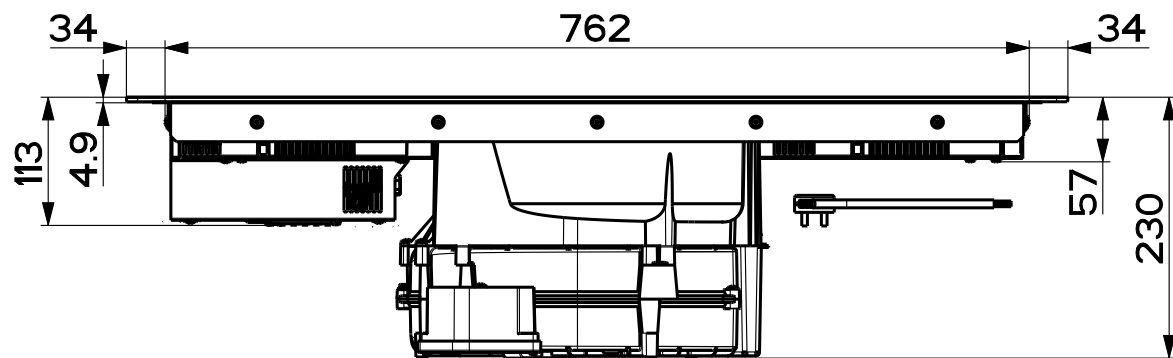

Created by -	
Denomination DIMENSIONAL DRAWING FK B4	
Lang EN 	Sheet 1/2
Modif.by	
Approved by Bellucci, Daniele	
Approval date 08-Nov-2019	
Doc. status Released	
Drawing N. 340006_865	Rev 01

Created by -	
Denomination	
DIMENSIONAL DRAWING FK B4	
Lang EN	Sheet 2/2
Modif.by	
Approved by Bellucci, Daniele	
Approval date 08-Nov-2019	
Doc. status Released	
Drawing N.	Rev
340006_865	01