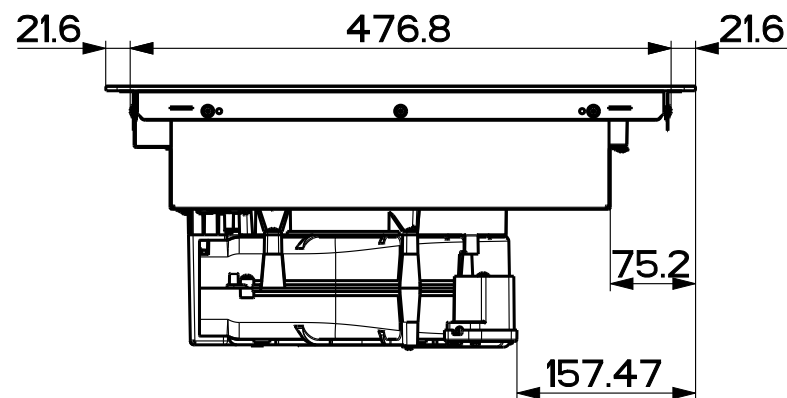

Created by -	
Denomination DIMENSIONAL DRAWING FK B4	
Lang EN 	Sheet 1/2
Modif.by	
Approved by Bellucci, Daniele	
Approval date 08-Nov-2019	
Doc. status Released	
Drawing N. 340006_865	Rev 01

Created by -	
Denomination	
DIMENSIONAL DRAWING FK B4	
Lang EN	Sheet 2/2
Modif.by	
Approved by Bellucci, Daniele	
Approval date 08-Nov-2019	
Doc. status Released	
Drawing N.	Rev
340006_865	01