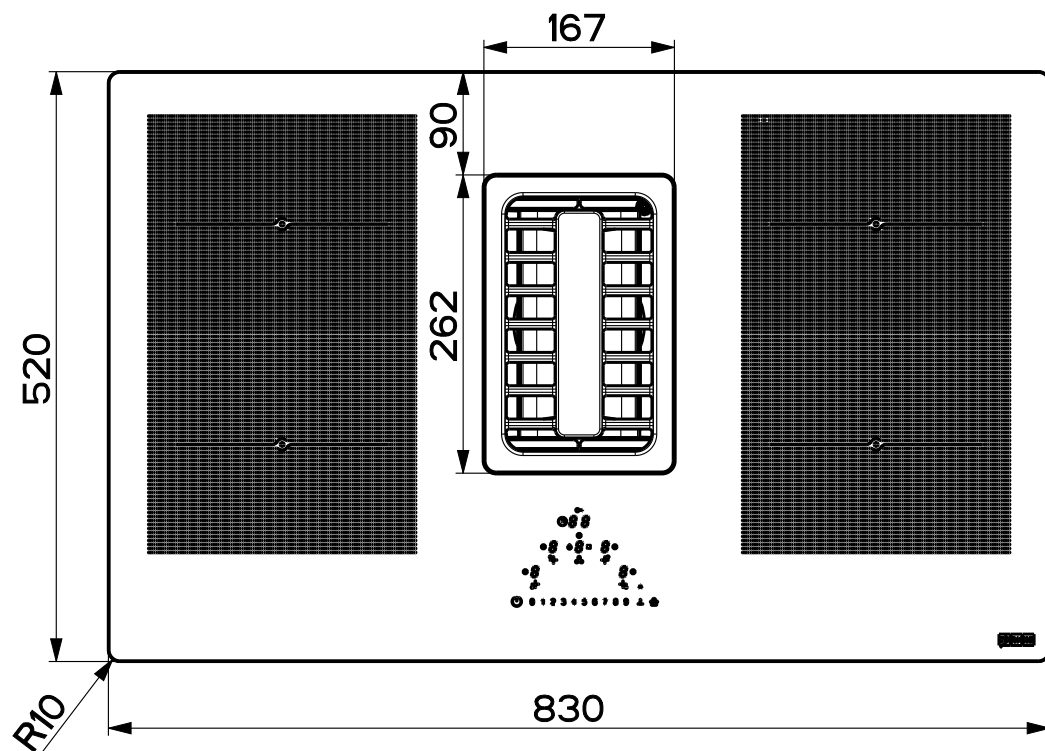

Created by -	
Denomination DIMENSIONAL DRAWING FK B4	
Lang EN 	Sheet 1/2
Modif.by	
Approved by Bellucci, Daniele	
Approval date 08-Nov-2019	
Doc. status Released	
Drawing N. 340006_865	Rev 01

Created by -	
Denomination	
DIMENSIONAL DRAWING FK B4	
Lang EN	Sheet 2/2
Modif.by	
Approved by Bellucci, Daniele	
Approval date 08-Nov-2019	
Doc. status Released	
Drawing N.	Rev
340006_865	01