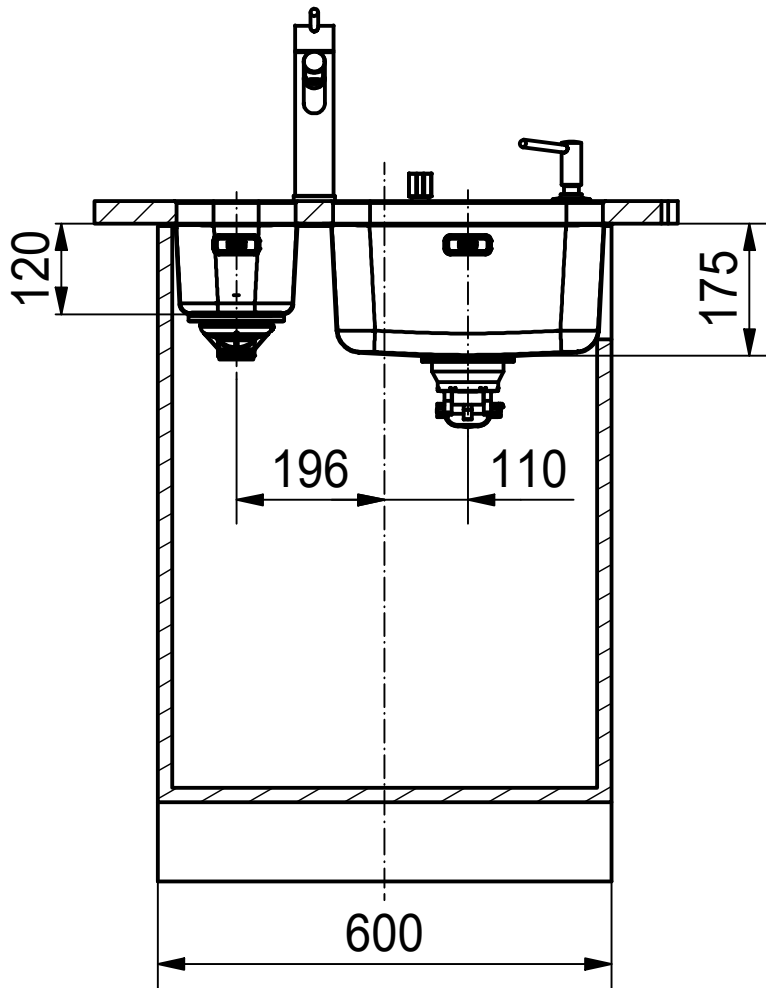

DF

| | | | |
|--|------------|----------|---|
| Drawing No. | 20166924 | Revision | D |
| Drawn Date | 04.09.2009 | | |
| <small>These drawings and specifications are the property of NIRO-Plan AG and shall not be reproduced, copied or transferred to any third party without the prior written permission of NIRO-Plan AG, Aarburg, Switzerland</small> | | | |