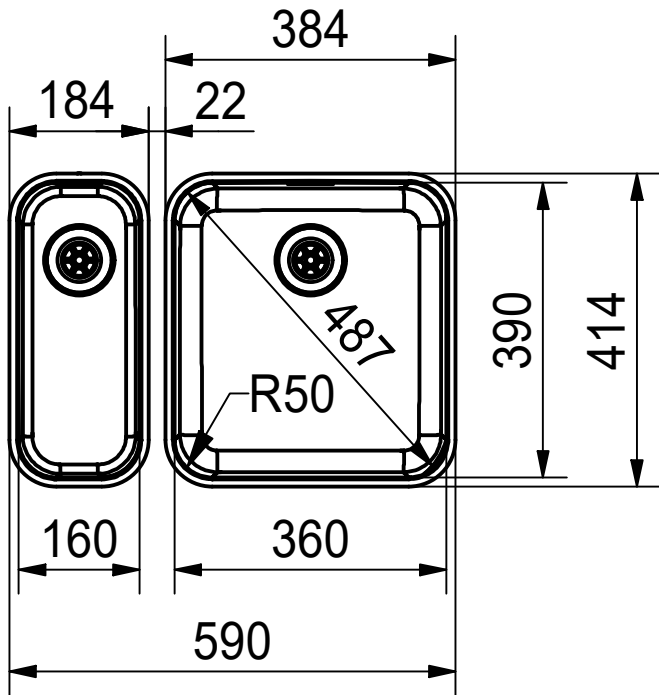

DT

Drawing No.	20166924	Revision	D
Drawn Date	04.09.2009		
These drawings and specifications are the property of NIRO-Plan AG and shall not be reproduced, copied or transferred to any third party without the prior written permission of NIRO-Plan AG, Aarburg, Switzerland			

Franke K uchentechnik AG
CH-4663 Aarburg
Phone: +41 62 787 31 31
Internet: www.franke.com

LAX11036_11016
installing document

Sheet	Sheets
5	6