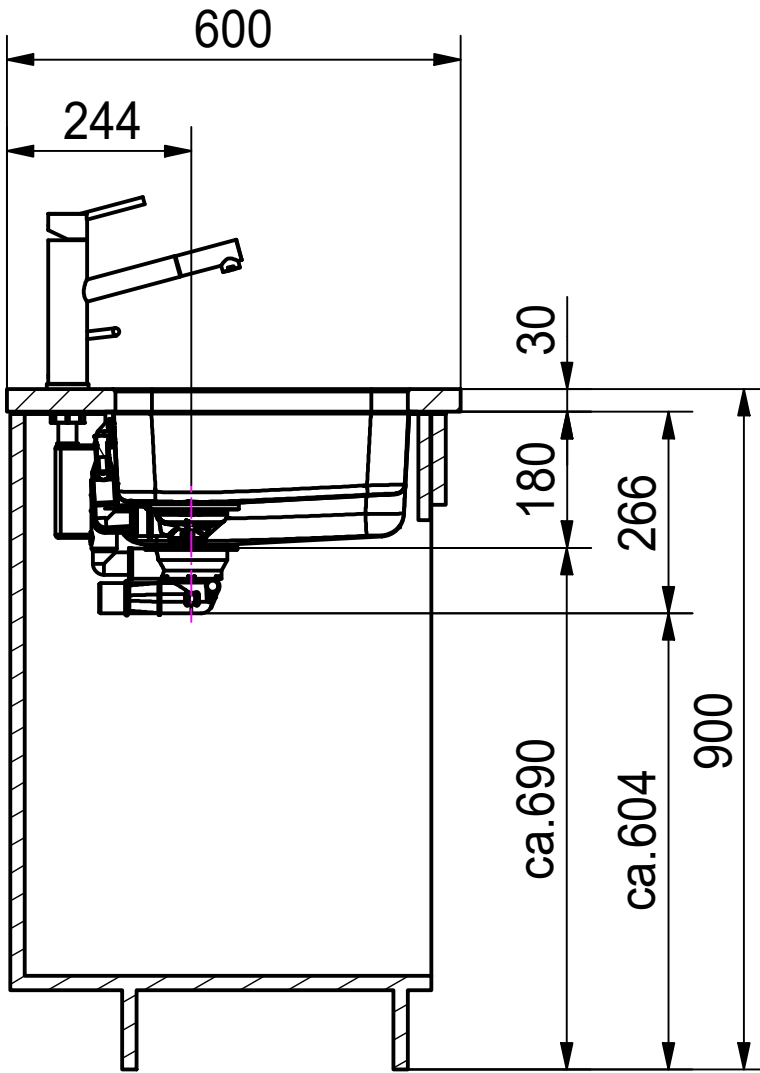

DS

Drawing No.	20166924	Revision	D
Drawn Date	04.09.2009		
These drawings and specifications are the property of NIRO-Plan AG and shall not be reproduced, copied or transferred to any third party without the prior written permission of NIRO-Plan AG, Aarburg, Switzerland			

Franke Küchentechnik AG
CH-4663 Aarburg
Phone: +41 62 787 31 31
Internet: www.franke.com

LAX11036_11016
installing document

Sheet	Sheets
2	6