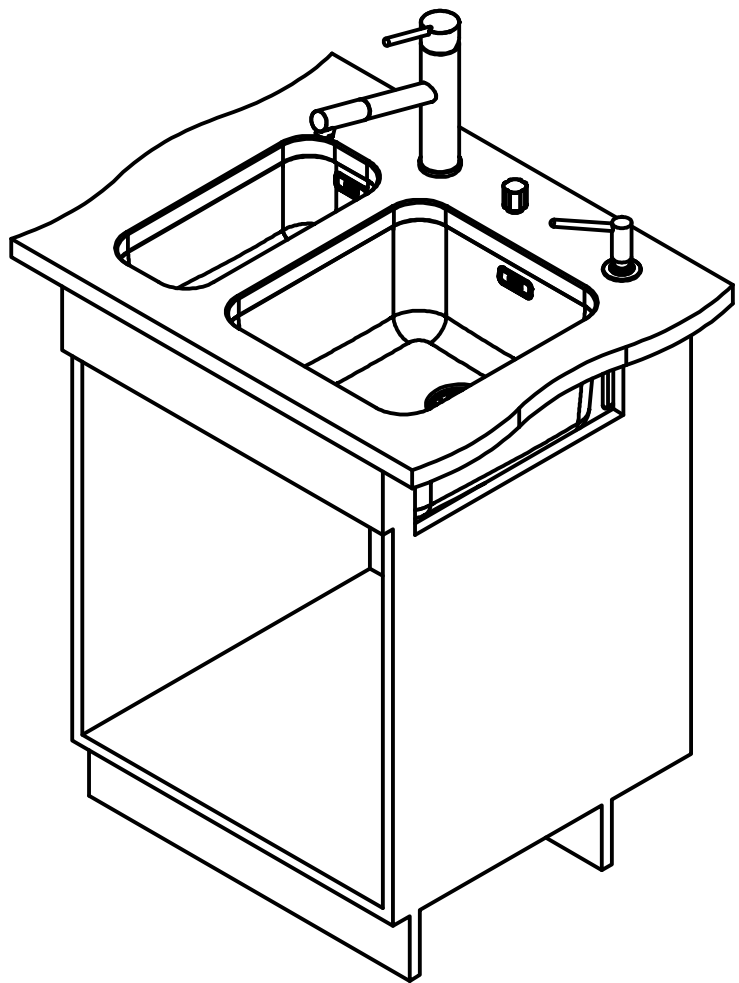

ISO

Drawing No.	20166924	Revision	D
Drawn Date	04.09.2009		
These drawings and specifications are the property of NIRO-Plan AG and shall not be reproduced, copied or transferred to any third party without the prior written permission of NIRO-Plan AG, Aarburg, Switzerland			

Franke Küchentechnik AG
CH-4663 Aarburg
Phone: +41 62 787 31 31
Internet: www.franke.com

LAX11036_11016
installing document

Sheet	Sheets
6	6