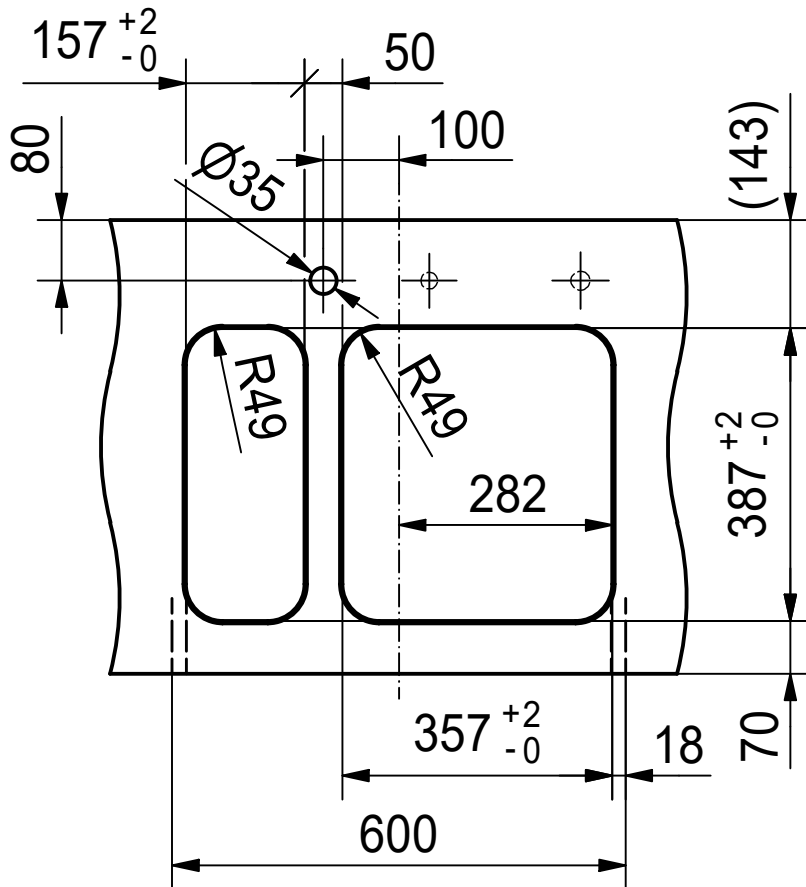

CO

Drawing No.	20166924	Revision	D
Drawn Date	04.09.2009		
These drawings and specifications are the property of NIRO-Plan AG and shall not be reproduced, copied or transferred to any third party without the prior written permission of NIRO-Plan AG, Aarburg, Switzerland			

Franke Küchentechnik AG
CH-4663 Aarburg
Phone: +41 62 787 31 31
Internet: www.franke.com

LAX11036_11016
installing document

Sheet	Sheets
3	6