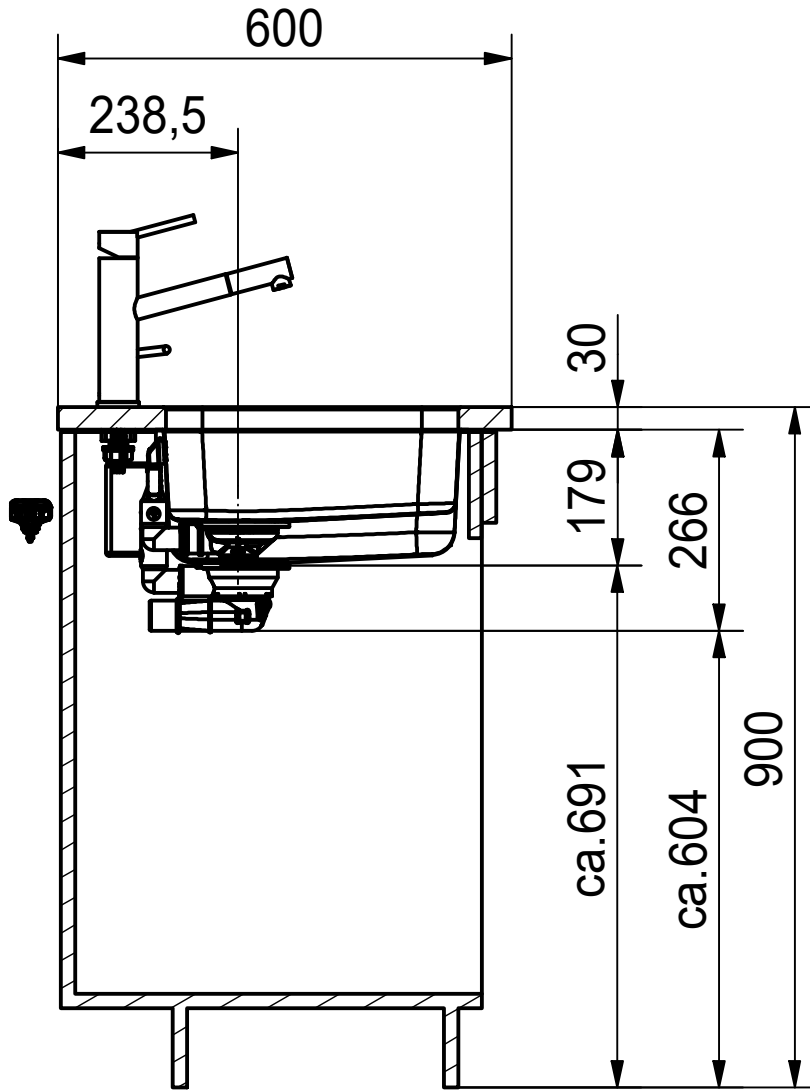

DS

Drawing No.	20167087	Revision	-
Drawn Date	29.06.2011		
These drawings and specifications are the property of NIRO-Plan AG and shall not be reproduced, copied or transferred to any third party without the prior written permission of NIRO-Plan AG, Aarburg, Switzerland			

Franke Küchentechnik AG
CH-4663 Aarburg
Phone: +41 62 787 31 31
Internet: www.franke.com

LAX 110 36 110 16 SI
installing document

Sheet	Sheets
2	6