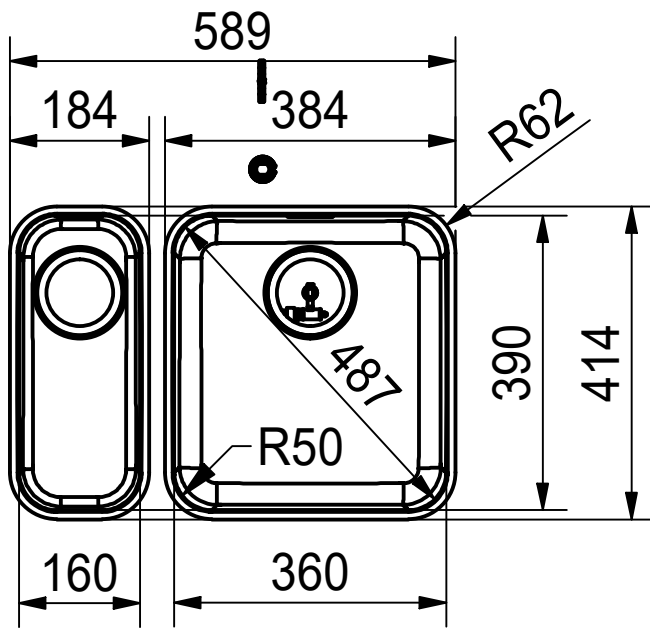

DT

Drawing No.	20167087	Revision	-
Drawn Date	29.06.2011		
These drawings and specifications are the property of NIRO-Plan AG and shall not be reproduced, copied or transferred to any third party without the prior written permission of NIRO-Plan AG, Aarburg, Switzerland			

Franke K uchentechnik AG
CH-4663 Aarburg
Phone: +41 62 787 31 31
Internet: www.franke.com

LAX 110 36 110 16 SI
installing document

Sheet	Sheets
5	6