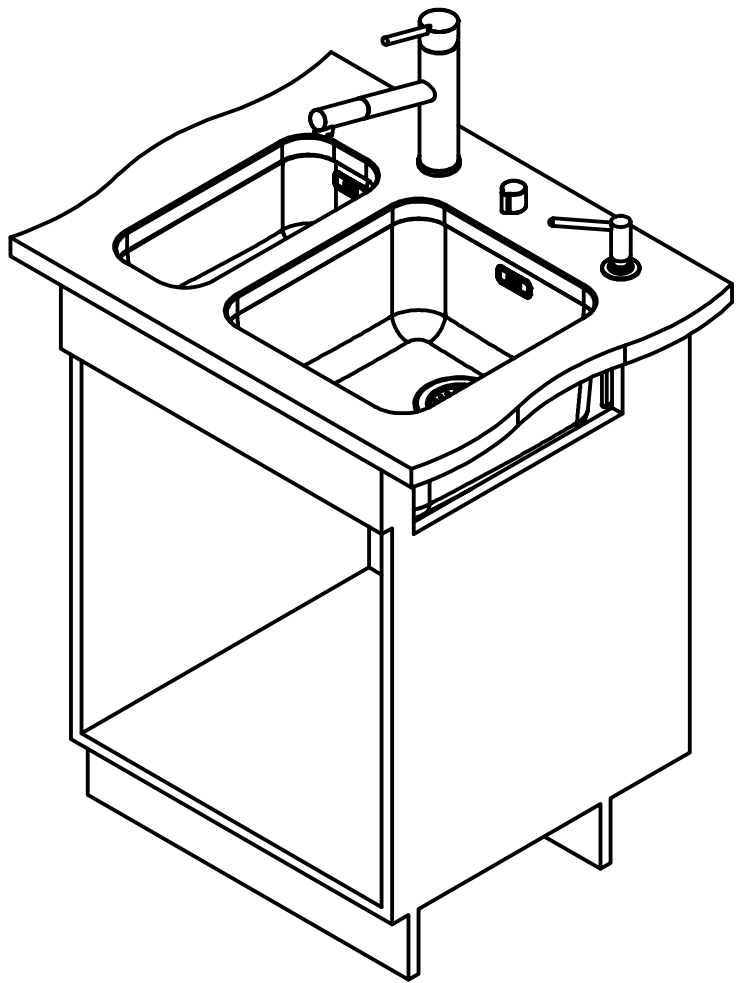

ISO

Drawing No.	20167087	Revision	-
Drawn Date	29.06.2011		
These drawings and specifications are the property of NIRO-Plan AG and shall not be reproduced, copied or transferred to any third party without the prior written permission of NIRO-Plan AG, Aarburg, Switzerland			

Franke Küchentechnik AG
CH-4663 Aarburg
Phone: +41 62 787 31 31
Internet: www.franke.com

LAX 110 36 110 16 SI
installing document

Sheet	Sheets
6	6