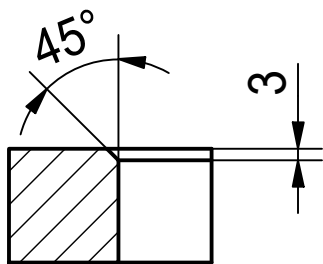

CO

Drawing No.	20167087	Revision	-
Drawn Date	29.06.2011		
These drawings and specifications are the property of NIRO-Plan AG and shall not be reproduced, copied or transferred to any third party without the prior written permission of NIRO-Plan AG, Aarburg, Switzerland			

Franke Küchentechnik AG
CH-4663 Aarburg
Phone: +41 62 787 31 31
Internet: www.franke.com

LAX 110 36 110 16 SI
installing document

Sheet	Sheets
3	6