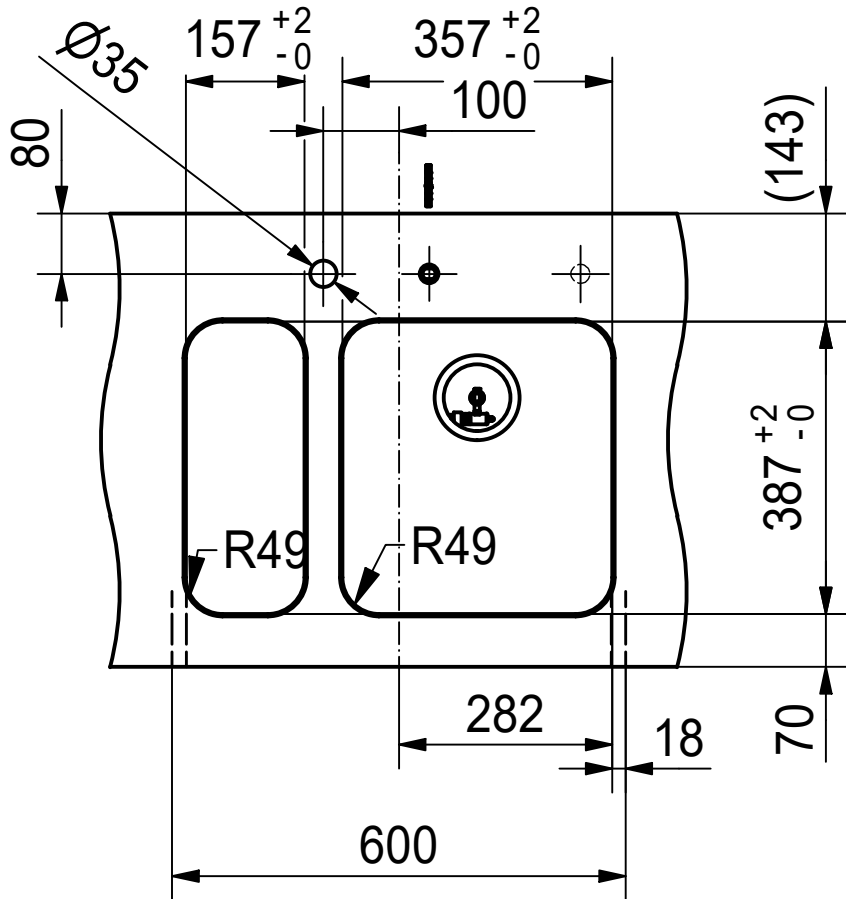

CO

Drawing No.	20167087	Revision	-
Drawn Date	29.06.2011		
These drawings and specifications are the property of NIRO-Plan AG and shall not be reproduced, copied or transferred to any third party without the prior written permission of NIRO-Plan AG, Aarburg, Switzerland			

Franke Küchentechnik AG
CH-4663 Aarburg
Phone: +41 62 787 31 31
Internet: www.franke.com

LAX 110 36 110 16 SI
installing document

Sheet	Sheets
3	6