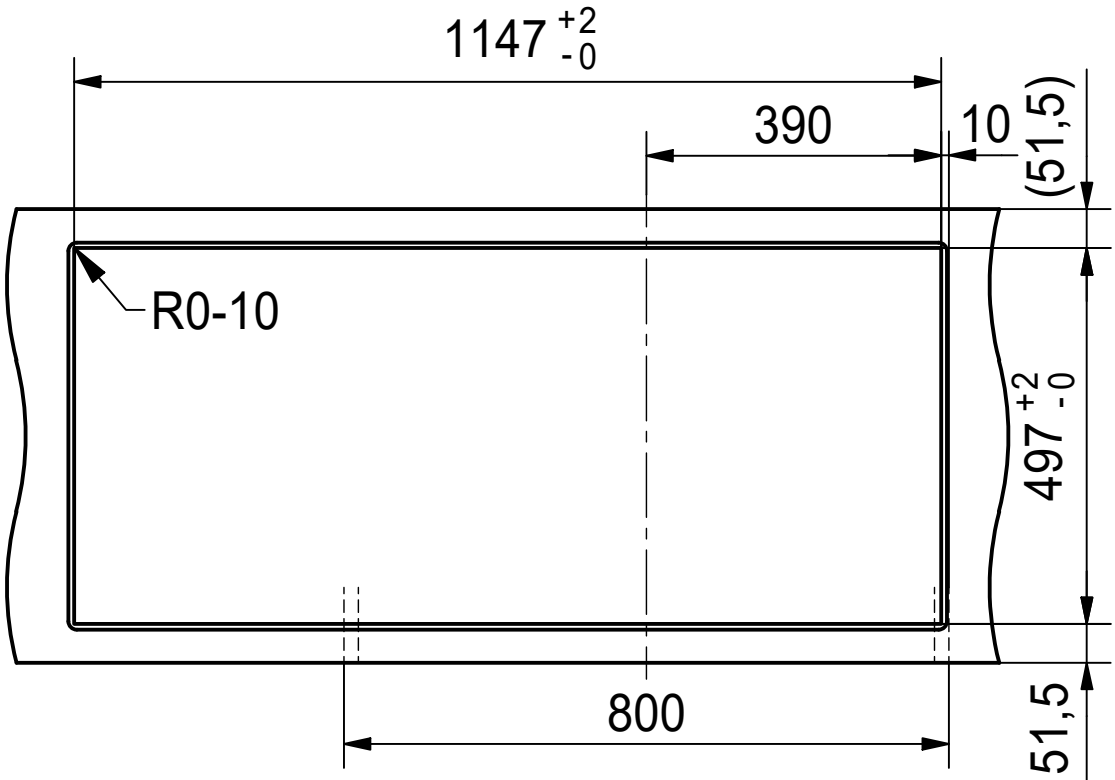

CO

Drawing No.	20119724	Revision	D
Drawn Date	12.03.2010		
These drawings and specifications are the property of NIRO-Plan AG and shall not be reproduced, copied or transferred to any third party without the prior written permission of NIRO-Plan AG, Aarburg, Switzerland			

Franke Küchentechnik AG
CH-4663 Aarburg
Phone: +41 62 787 31 31
Internet: www.franke.com

EOX 221 TL I
installing document

Sheet	Sheets
3	6