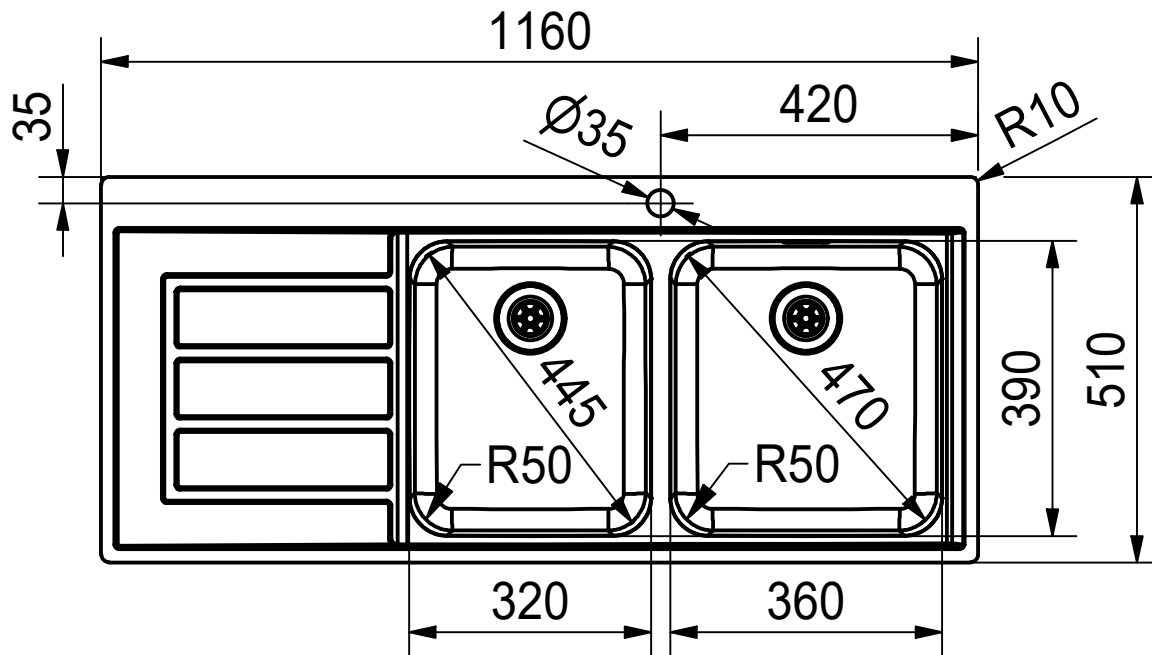

DT

Drawing No.	20119724	Revision	D
Drawn Date	12.03.2010		
These drawings and specifications are the property of NIRO-Plan AG and shall not be reproduced, copied or transferred to any third party without the prior written permission of NIRO-Plan AG, Aarburg, Switzerland			

Franke Küchentechnik AG
CH-4663 Aarburg
Phone: +41 62 787 31 31
Internet: www.franke.com

EOX 221 TL I

installing document

Sheet	Sheets
5	6