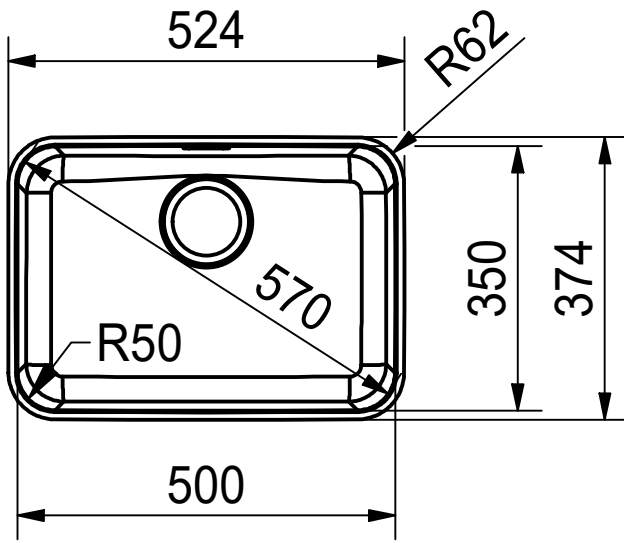

DT

Drawing No.	20166899	Revision	-
Drawn Date	12.09.2012		
These drawings and specifications are the property of NIRO-Plan AG and shall not be reproduced, copied or transferred to any third party without the prior written permission of NIRO-Plan AG, Aarburg, Switzerland			

Franke Küchentechnik AG
CH-4663 Aarburg
Phone: +41 62 787 31 31
Internet: www.franke.com

LAX 110 50 (35) SI
installing document

Sheet	Sheets
5	6