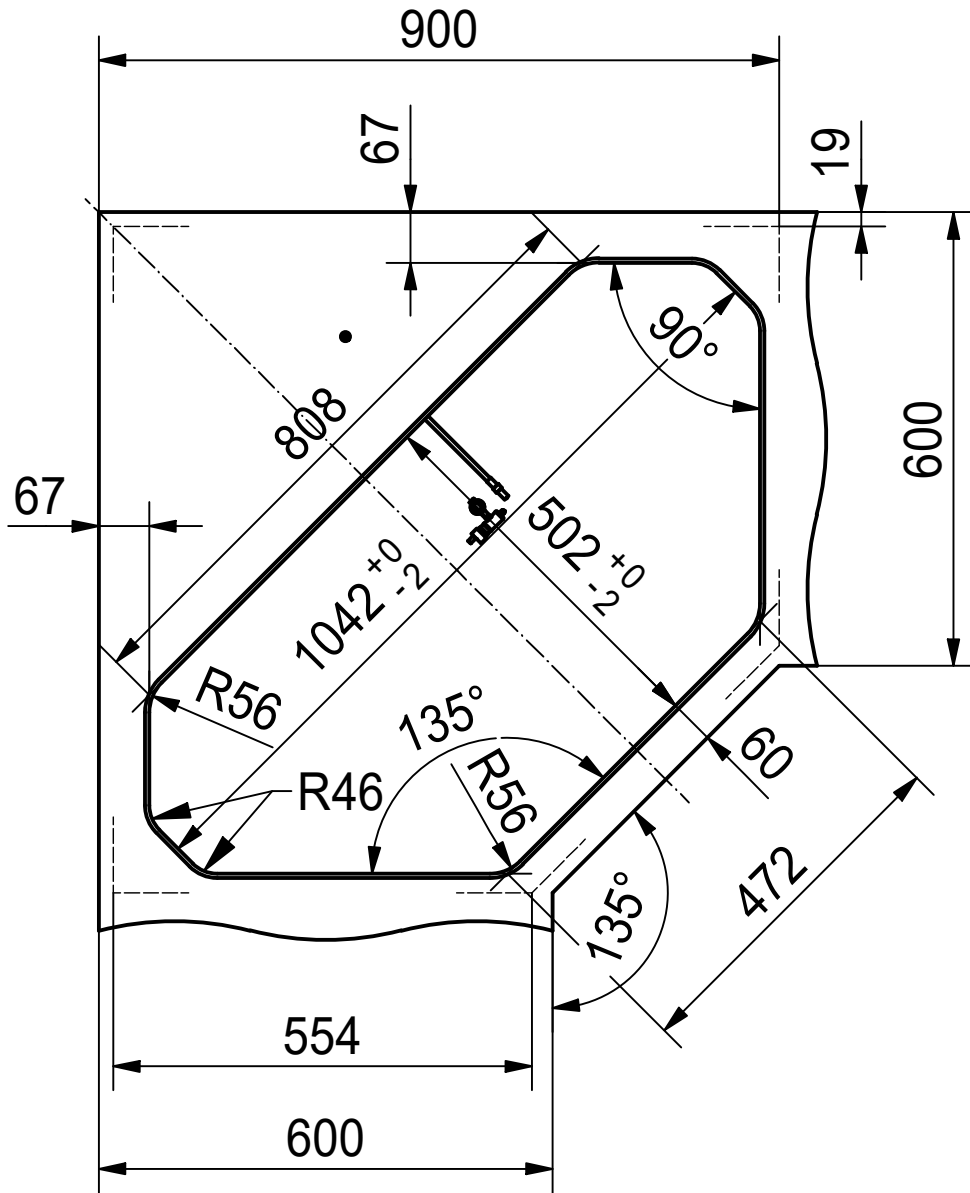

CO

Drawing No.	20120415	Revision	B
Drawn Date	21.01.2011		
These drawings and specifications are the property of NIRO-Plan AG and shall not be reproduced, copied or transferred to any third party without the prior written permission of NIRO-Plan AG, Aarburg, Switzerland			

Franke Küchentechnik AG
CH-4663 Aarburg
Phone: +41 62 787 31 31
Internet: www.franke.com

EOX 252-E I

Installing document

Sheet	Sheets
3	6