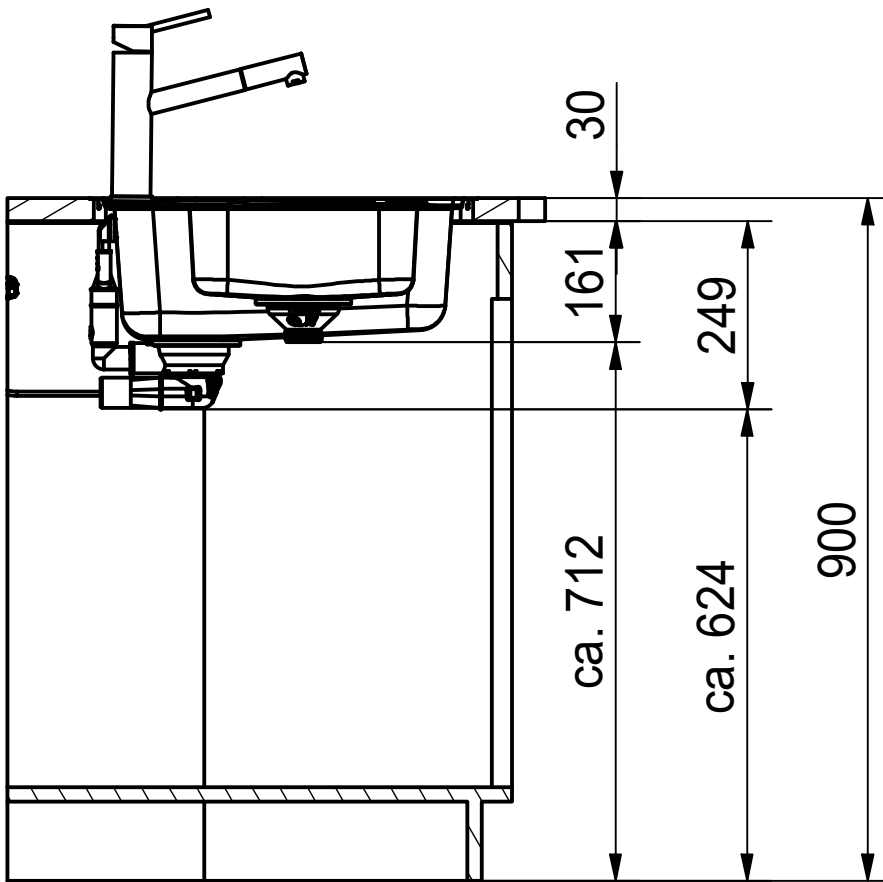

DS

Drawing No.	20120415	Revision	B
Drawn Date	21.01.2011		
These drawings and specifications are the property of NIRO-Plan AG and shall not be reproduced, copied or transferred to any third party without the prior written permission of NIRO-Plan AG, Aarburg, Switzerland			

Franke Küchentechnik AG
CH-4663 Aarburg
Phone: +41 62 787 31 31
Internet: www.franke.com

EOX 252-E I

Installing document

Sheet	Sheets
2	6