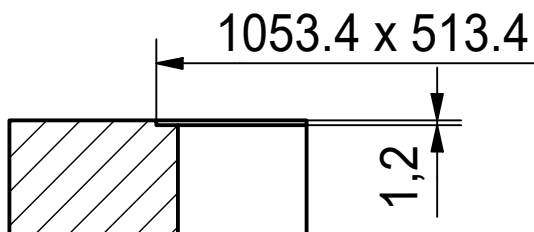

CO

Drawing No.	20120415	Revision	B
Drawn Date	21.01.2011		
These drawings and specifications are the property of NIRO-Plan AG and shall not be reproduced, copied or transferred to any third party without the prior written permission of NIRO-Plan AG, Aarburg, Switzerland			

Franke Küchentechnik AG
CH-4663 Aarburg
Phone: +41 62 787 31 31
Internet: www.franke.com

EOX 252-E I

Installing document

Sheet	Sheets
3	6