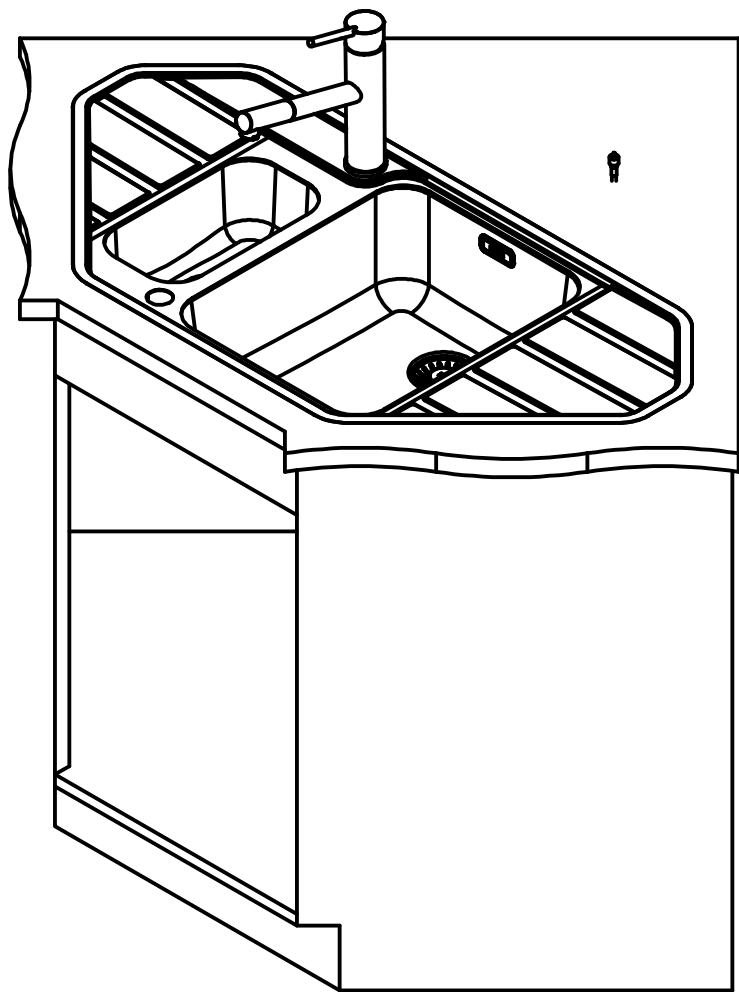

ISO

Drawing No.	20120415	Revision	B
Drawn Date	21.01.2011		
These drawings and specifications are the property of NIRO-Plan AG and shall not be reproduced, copied or transferred to any third party without the prior written permission of NIRO-Plan AG, Aarburg, Switzerland			

Franke Küchentechnik AG
CH-4663 Aarburg
Phone: +41 62 787 31 31
Internet: www.franke.com

EOX 252-E I

Installing document

Sheet	Sheets
6	6