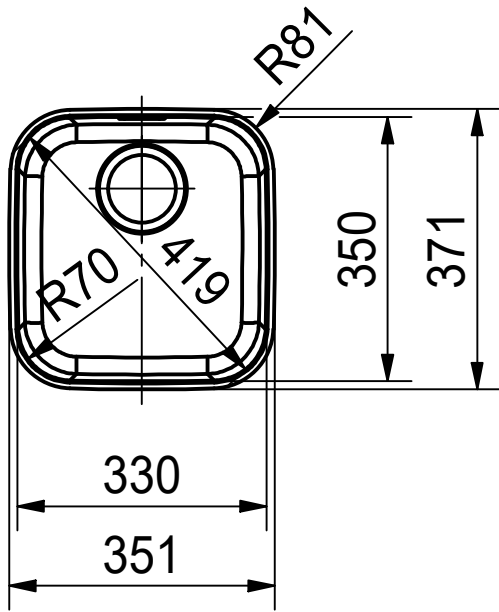

DT

Drawing No.	20119478	Revision	-
Drawn Date	25.08.2010		
These drawings and specifications are the property of NIRO-Plan AG and shall not be reproduced, copied or transferred to any third party without the prior written permission of NIRO-Plan AG, Aarburg, Switzerland			

Franke Küchentechnik AG
CH-4663 Aarburg
Phone: +41 62 787 31 31
Internet: www.franke.com

ARX 110-33 3.5"
installing document

Sheet	Sheets
5	6