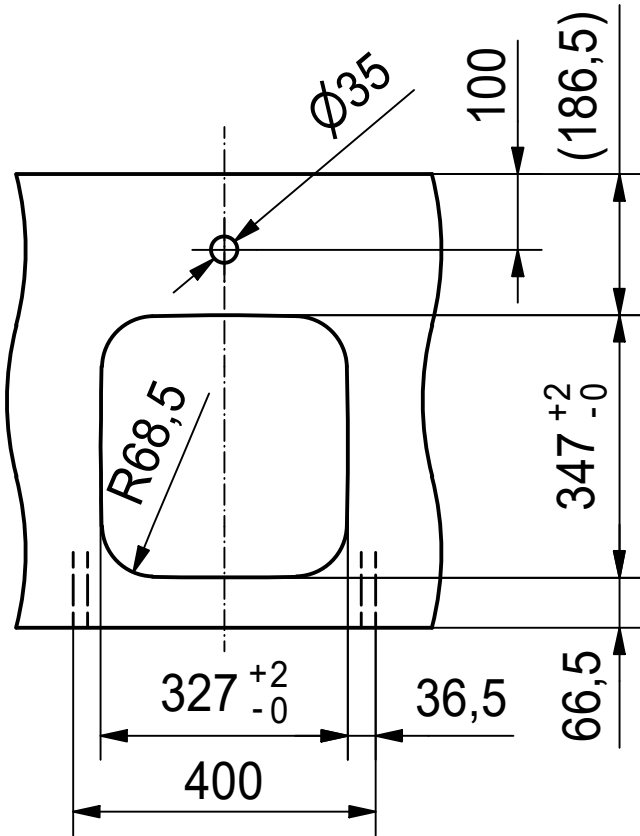

CO

Drawing No.	20119478	Revision	-
Drawn Date	25.08.2010		
These drawings and specifications are the property of NIRO-Plan AG and shall not be reproduced, copied or transferred to any third party without the prior written permission of NIRO-Plan AG, Aarburg, Switzerland			

Franke K chentechnik AG
CH-4663 Aarburg
Phone: +41 62 787 31 31
Internet: www.franke.com

ARX 110-33 3.5"
installing document

Sheet	Sheets
3	6