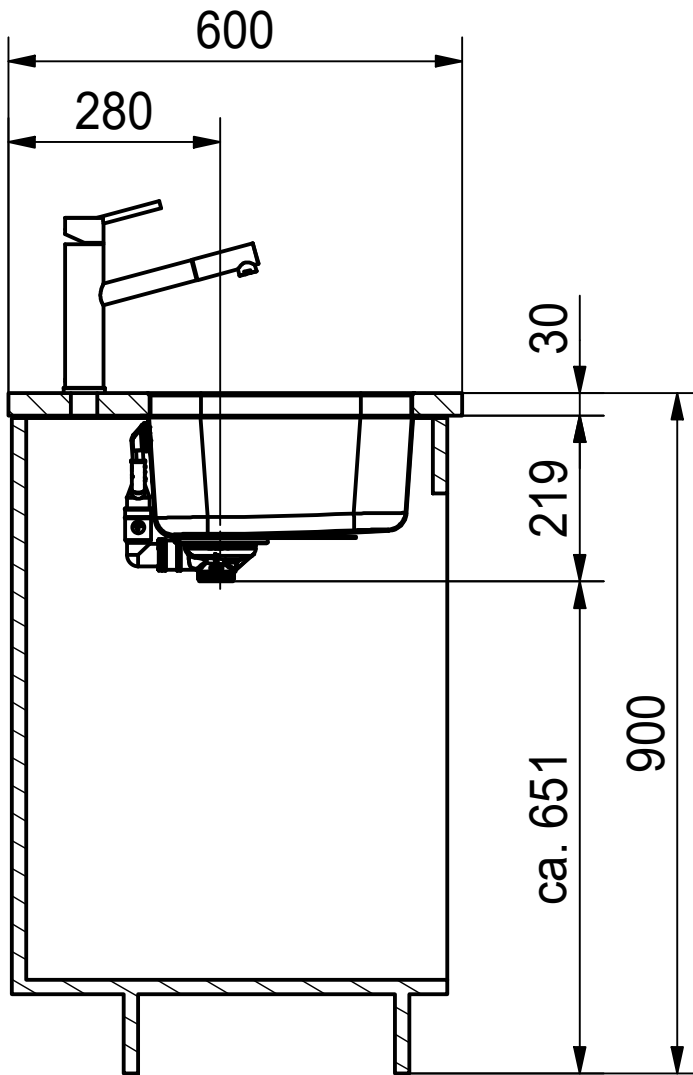

DS

Drawing No.	20119478	Revision	-
Drawn Date	25.08.2010		
These drawings and specifications are the property of NIRO-Plan AG and shall not be reproduced, copied or transferred to any third party without the prior written permission of NIRO-Plan AG, Aarburg, Switzerland			

Franke Küchentechnik AG
CH-4663 Aarburg
Phone: +41 62 787 31 31
Internet: www.franke.com

ARX 110-33 3.5"

installing document

Sheet	Sheets
2	6