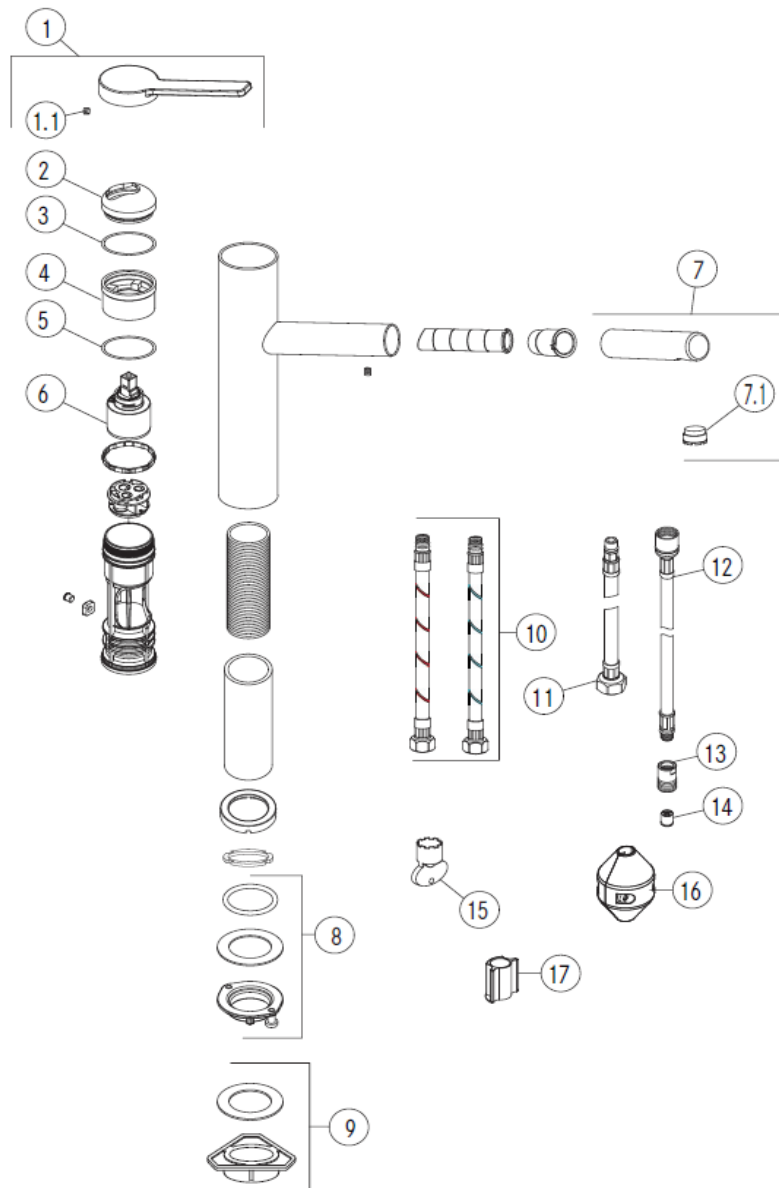

FRANKE

Tango 115.0596.388

N°	Fun	Item	Description
1	133.0634.381	199000880	SP Tap handle mounting assembly (red and
1.1	133.0567.704	199000514	SP Tap Screw ssM5*3
2	133.0634.382	199000881	SP Tap semi-circular cover (sanding) pea
3	133.0634.383	199000882	SP Tap O-ring 38.2*34.65*1.78
4	133.0634.386	199000883	SP Tap T11036 gland,
5	133.0634.387	199000884	SP Tap O glue: 44.5*39.7*2.4
6	133.0634.388	199000885	SP Tap Water saving valve core KN-35AHWS
7	133.0634.391	199000888	SP Tap shower installation kit
7.1	133.0567.687	199000498	SP Tap Nozzle Aerator(Neoperl)
8	133.0636.953	199000901	SP Tap M33X1.5 universal mounting nut as
9	133.0634.389	199000886	SP Tap Triangular plastic fixing sleeve
10	133.0634.390	199000887	SP Tap Red and blue certified hose 80CMM
11	133.0634.392	199000889	SP Tap M10X1 network management 300MM mu
12	133.0634.393	199000890	SP Tap 3/8"Ball head black nylon pull tu
13	133.0544.482	199000380	SP Tap Taros Nozzle Adapter SS
14	133.0560.581	199000447	SP Tap Atlas Nozzle Check valve
15	133.0567.688	199000499	SP Tap Nozzle Wrench(Neoperl)
16	133.0316.677	199000072	SP TAP S1371P WEIGHT
17	133.0474.796	190011896	SP TAP TAROS NOZZLE PPS SS