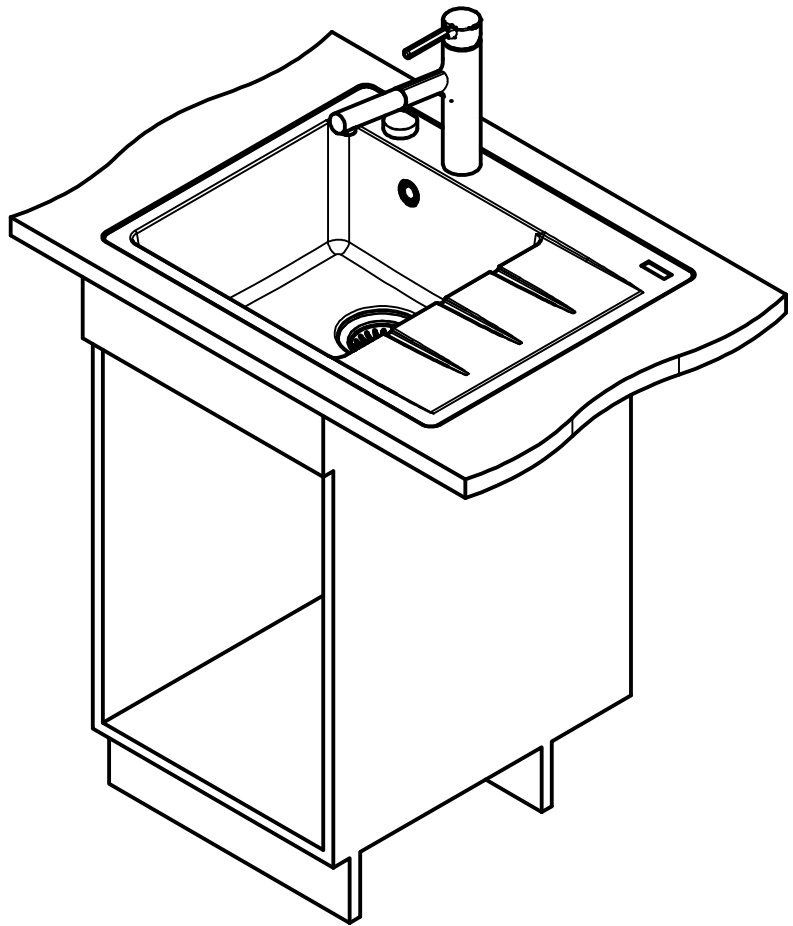

ISO

Drawing No.	20189509_02	Revision	A
Drawn Date	09.04.2020		
These drawings and specifications are the property of Franke Technology and Trademark Ltd. and shall not be reproduced, copied or transferred to any third party without the prior written permission of Franke Technology and Trademark Ltd., Hergiswil, Switzerland			

Franke Küchentechnik AG
CH-4663 Aarburg
Phone: +41 62 787 31 31
Internet: www.franke.com

CNG 211-62 RHD

Sheet	Sheets
6	6