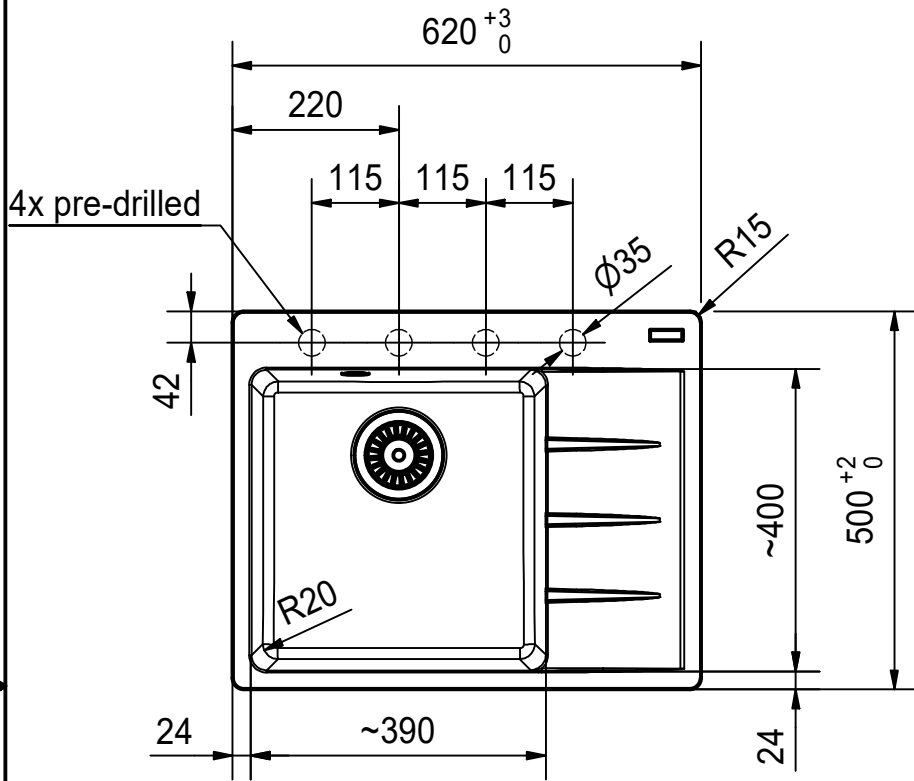

DT

Drawing No.	20189509_02	Revision	A
Drawn Date	09.04.2020		
These drawings and specifications are the property of Franke Technology and Trademark Ltd. and shall not be reproduced, copied or transferred to any third party without the prior written permission of Franke Technology and Trademark Ltd., Hergiswil, Switzerland			

Franke K chentechnik AG
CH-4663 Aarburg
Phone: +41 62 787 31 31
Internet: www.franke.com

CNG 211-62 RHD

Sheet	Sheets
5	6