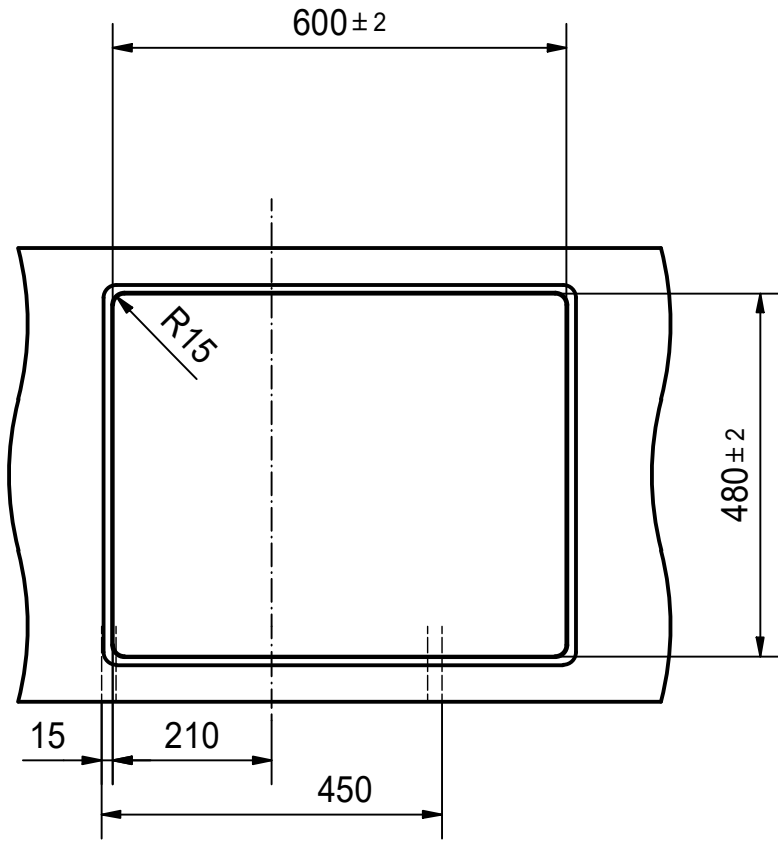

Franke Küchentechnik AG
CH-4663 Aarburg
Phone: +41 62 787 31 31
Internet: www.franke.com

CNG 211-62 RHD

Sheet	Sheets
2	6

CO

For flush fit only

Drawing No.	20189509_02	Revision	A
Drawn Date	09.04.2020		
<small>These drawings and specifications are the property of Franke Technology and Trademark Ltd. and shall not be reproduced, copied or transferred to any third party without the prior written permission of Franke Technology and Trademark Ltd., Hergiswil, Switzerland</small>			