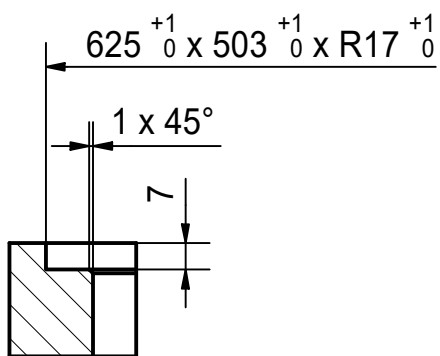

Franke Küchentechnik AG
CH-4663 Aarburg
Phone: +41 62 787 31 31
Internet: www.franke.com

CNG 211-62 RHD

Sheet	Sheets
2	6

CO

For flush fit only

Drawing No.	20189509_02	Revision	A
Drawn Date	09.04.2020		
<small>These drawings and specifications are the property of Franke Technology and Trademark Ltd. and shall not be reproduced, copied or transferred to any third party without the prior written permission of Franke Technology and Trademark Ltd., Hergiswil, Switzerland</small>			