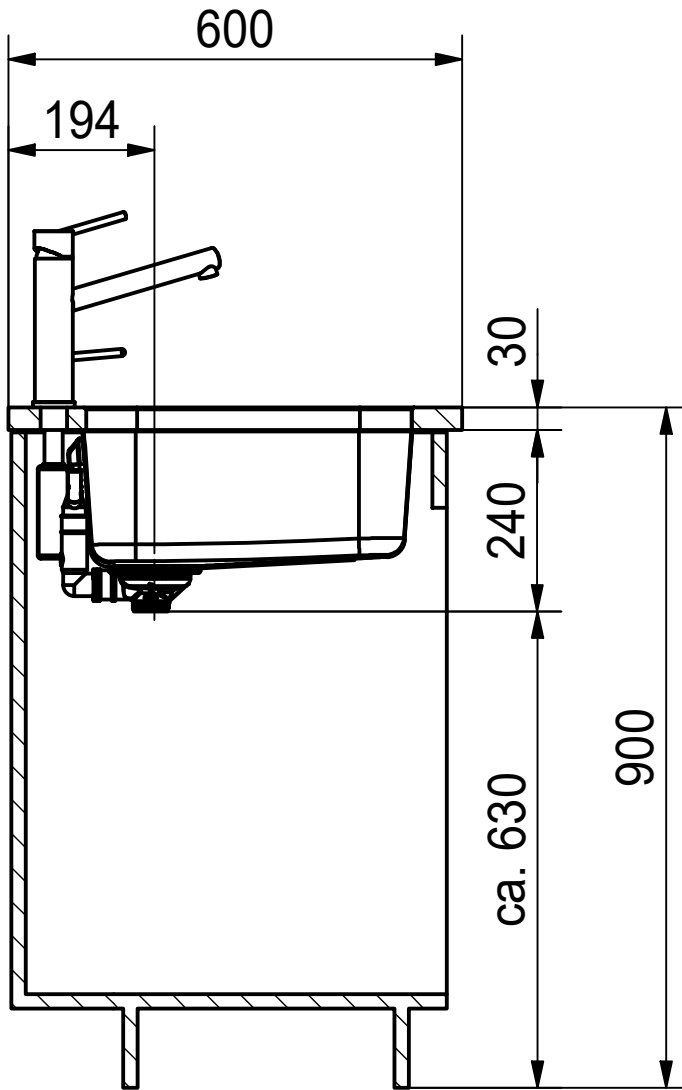

DS

Drawing No.	20119486	Revision	-
Drawn Date	19.04.2012		
These drawings and specifications are the property of NIRO-Plan AG and shall not be reproduced, copied or transferred to any third party without the prior written permission of NIRO-Plan AG, Aarburg, Switzerland			

Franke Küchentechnik AG
CH-4663 Aarburg
Phone: +41 62 787 31 31
Internet: www.franke.com

ARX 110 43 SI

installing document

Sheet	Sheets
2	6