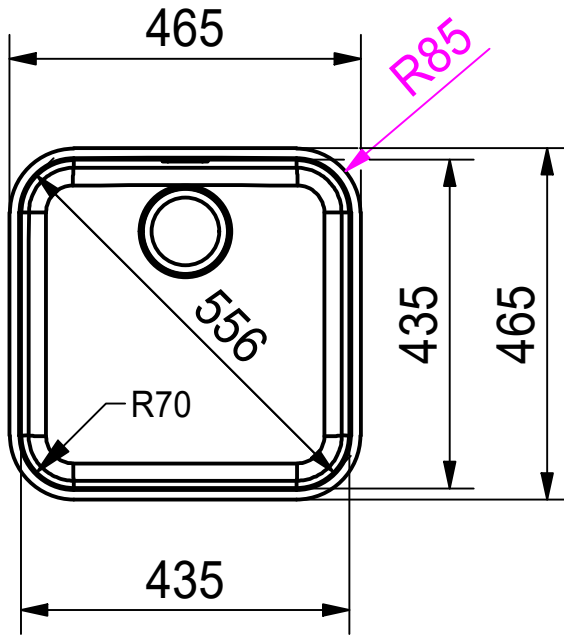

DT

Drawing No.	20119486	Revision	-
Drawn Date	19.04.2012		
These drawings and specifications are the property of NIRO-Plan AG and shall not be reproduced, copied or transferred to any third party without the prior written permission of NIRO-Plan AG, Aarburg, Switzerland			

Franke Küchentechnik AG
CH-4663 Aarburg
Phone: +41 62 787 31 31
Internet: www.franke.com

ARX 110 43 SI

installing document

Sheet	Sheets
5	6