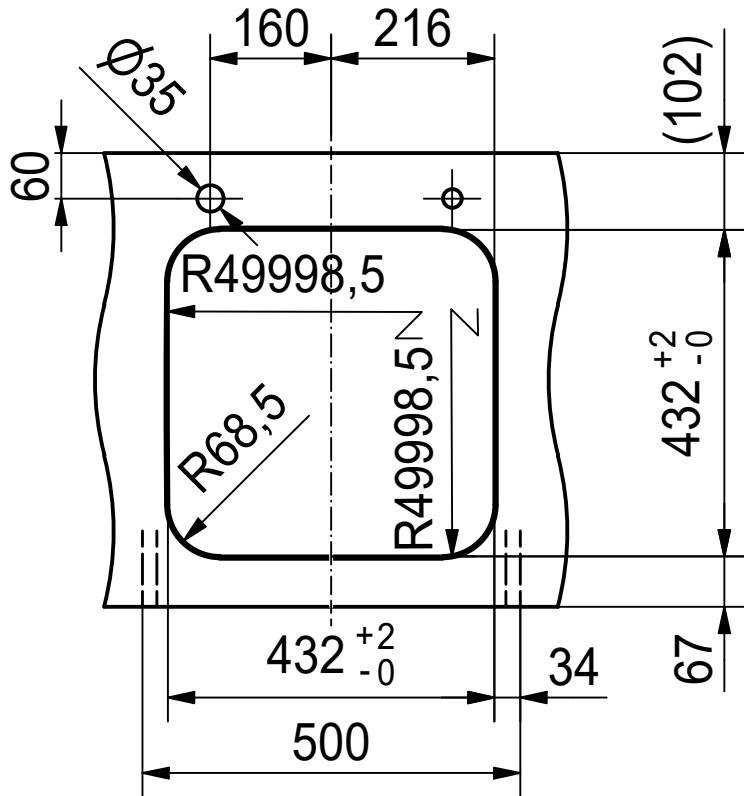

CO

Drawing No.	20119486	Revision	-
Drawn Date	19.04.2012		
These drawings and specifications are the property of NIRO-Plan AG and shall not be reproduced, copied or transferred to any third party without the prior written permission of NIRO-Plan AG, Aarburg, Switzerland			

Franke Küchentechnik AG
CH-4663 Aarburg
Phone: +41 62 787 31 31
Internet: www.franke.com

ARX 110 43 SI

installing document

Sheet	Sheets
3	6