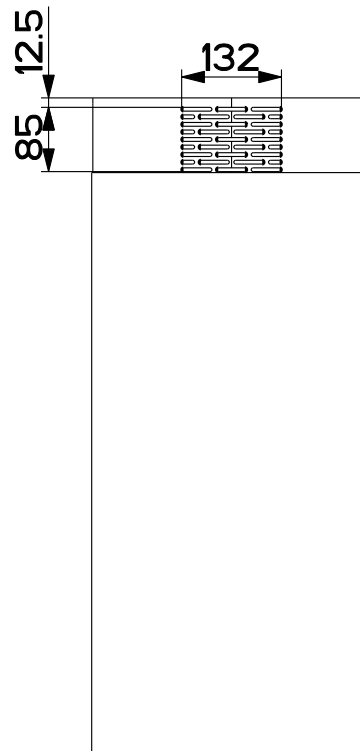

Created by **tcimport**

Denomination
DIMENSIONAL DRW 2LED

Lang **EN** Sheet **1/2**

Modif.by **Perelli, Francesco**

Approved by **Damiani, Cristiano**

Approval date **03-Oct-2016**

Doc. status **Released**

Drawing N.
A82_799

Rev
01

VISTA FRONTALE

VISTA POSTERIORE

Created by tcimport	
Denomination DIMENSIONAL DRW 2LED	
Lang EN 	Sheet 2/2
Modif.by Perelli, Francesco	
Approved by Damiani, Cristiano	
Approval date 03-Oct-2016	
Doc. status Released	
Drawing N. A82_799	Rev 01