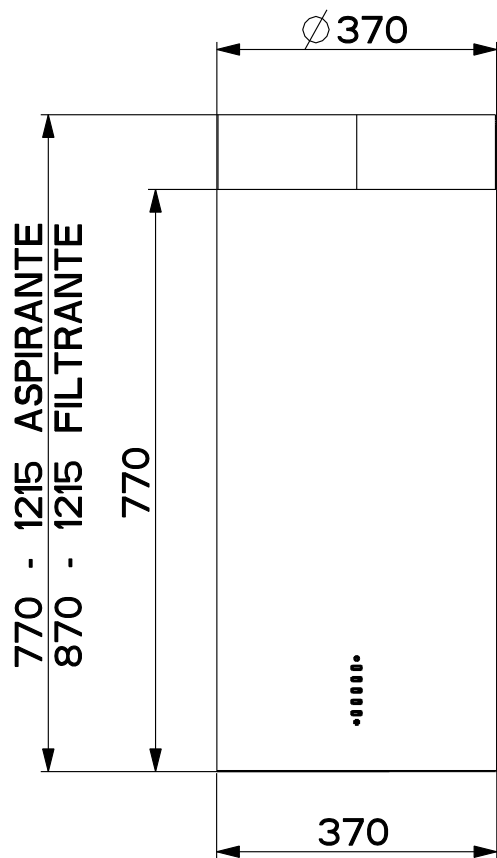

Created by **tcimport**

Denomination
DIMENSIONAL DRW 2LED

Lang **EN** Sheet **1/2**

Modif.by **Perelli, Francesco**

Approved by **Damiani, Cristiano**

Approval date **03-Oct-2016**

Doc. status **Released**

Drawing N.
A82_799

Rev
01

VISTA FRONTALE

VISTA POSTERIORE

Created by tcimport	
Denomination DIMENSIONAL DRW 2LED	
Lang EN 	Sheet 2/2
Modif.by Perelli, Francesco	
Approved by Damiani, Cristiano	
Approval date 03-Oct-2016	
Doc. status Released	
Drawing N. A82_799	Rev 01