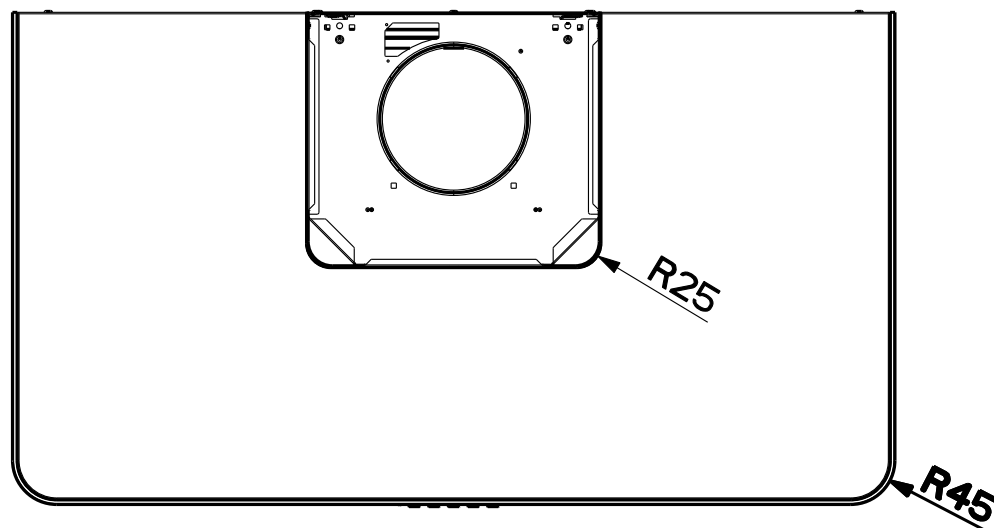

Created by **Bellucci, Daniele**

Denomination
DIMENSIONAL DRAWING

Lang **EN** Sheet **1/2**

Modif.by

Approved by **Bellucci, Daniele**

Approval date **27-Oct-2016**

Doc. status **Released**

Drawing N. 23B_715	Rev 01
------------------------------	------------------

Created by Bellucci, Daniele	
Denomination DIMENSIONAL DRAWING	
Lang EN 	Sheet 2/2
Modif.by	
Approved by Bellucci, Daniele	
Approval date 27-Oct-2016	
Doc. status Released	
Drawing N. 23B_715	Rev 01