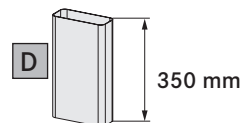

Mono-phase
Bi-phase

H05V2V2-F
5 x 2.5 mm²

220V - 240V 1N ~

L	Black
L	Brown
N	Blue
N	Grey
⊕	Yellow / Green

380V - 415V 2N ~

L1	Brown
L2	Black
N	Blue
N	Grey
⊕	Yellow / Green

380V - 415V 2N ~

L1	Brown
L2	Black
N1	Blue
N2	Grey
⊕	Yellow / Green