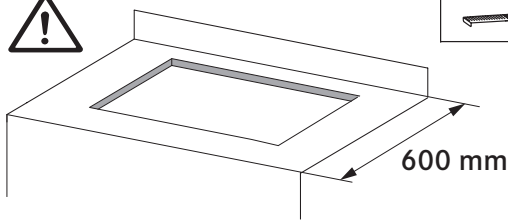

Mono-phase
Bi-phase

H05V2V2-F
5 x 2.5 mm²

220V - 240V 1N ~

L	Black
L	Brown
N	Blue
N	Grey
⊕	Yellow / Green

380V - 415V 2N ~

L1	Brown
L2	Black
N	Blue
N	Grey
⊕	Yellow / Green

380V - 415V 2N ~

L1	Brown
L2	Black
N1	Blue
N2	Grey
⊕	Yellow / Green