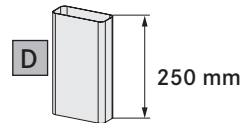

Mono-phase
Bi-phase

H05V2V2-F
5 x 2.5 mm²

220V - 240V 1N ~

L	Black
L	Brown
N	Blue
N	Grey
⊕	Yellow / Green

380V - 415V 2N ~

L1	Brown
L2	Black
N	Blue
N	Grey
⊕	Yellow / Green

380V - 415V 2N ~

L1	Brown
L2	Black
N1	Blue
N2	Grey
⊕	Yellow / Green