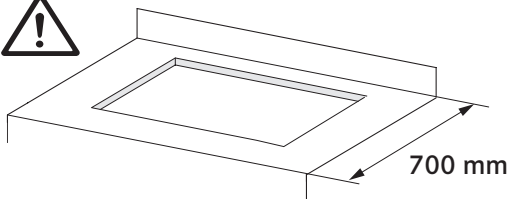

Mono-phase
Bi-phase

H05V2V2-F
5 x 2.5 mm²

220V - 240V 1N ~

L	Black
L	Brown
N	Blue
N	Grey
⊕	Yellow / Green

380V - 415V 2N ~

L1	Brown
L2	Black
N	Blue
N	Grey
⊕	Yellow / Green

380V - 415V 2N ~

L1	Brown
L2	Black
N1	Blue
N2	Grey
⊕	Yellow / Green