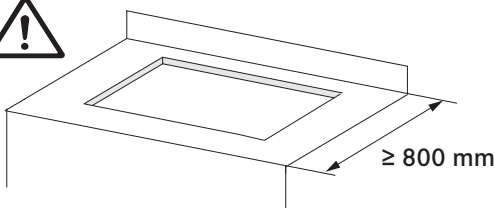

Mono-phase
Bi-phase

H05V2V2-F
5 x 2.5 mm²

220V - 240V 1N ~

L	Black
L	Brown
N	Blue
N	Grey
⊕	Yellow / Green

380V - 415V 2N ~

L1	Brown
L2	Black
N	Blue
N	Grey
⊕	Yellow / Green

380V - 415V 2N ~

L1	Brown
L2	Black
N1	Blue
N2	Grey
⊕	Yellow / Green