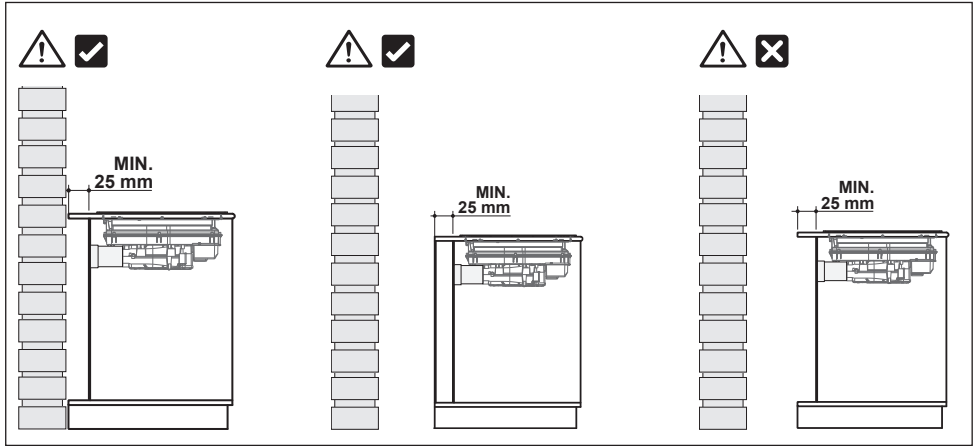

380V - 415V 2N ~

L1	Brown
L2	Black
N1	Blue
N2	Grey
⊕	Yellow / Green

1

2

3

A

B

4