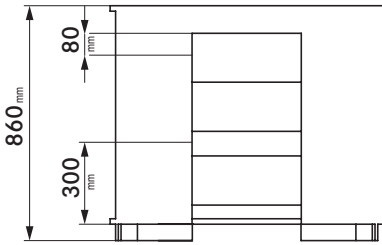

112.0711.990

PIANO REC
SOPRANO REC

A

B

DUO REC

**A****B**

1

2 mm