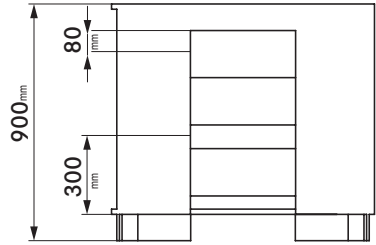

112.0711.990

PIANO REC
SOPRANO REC

A

B

DUO REC

**A****B**

1

2 mm