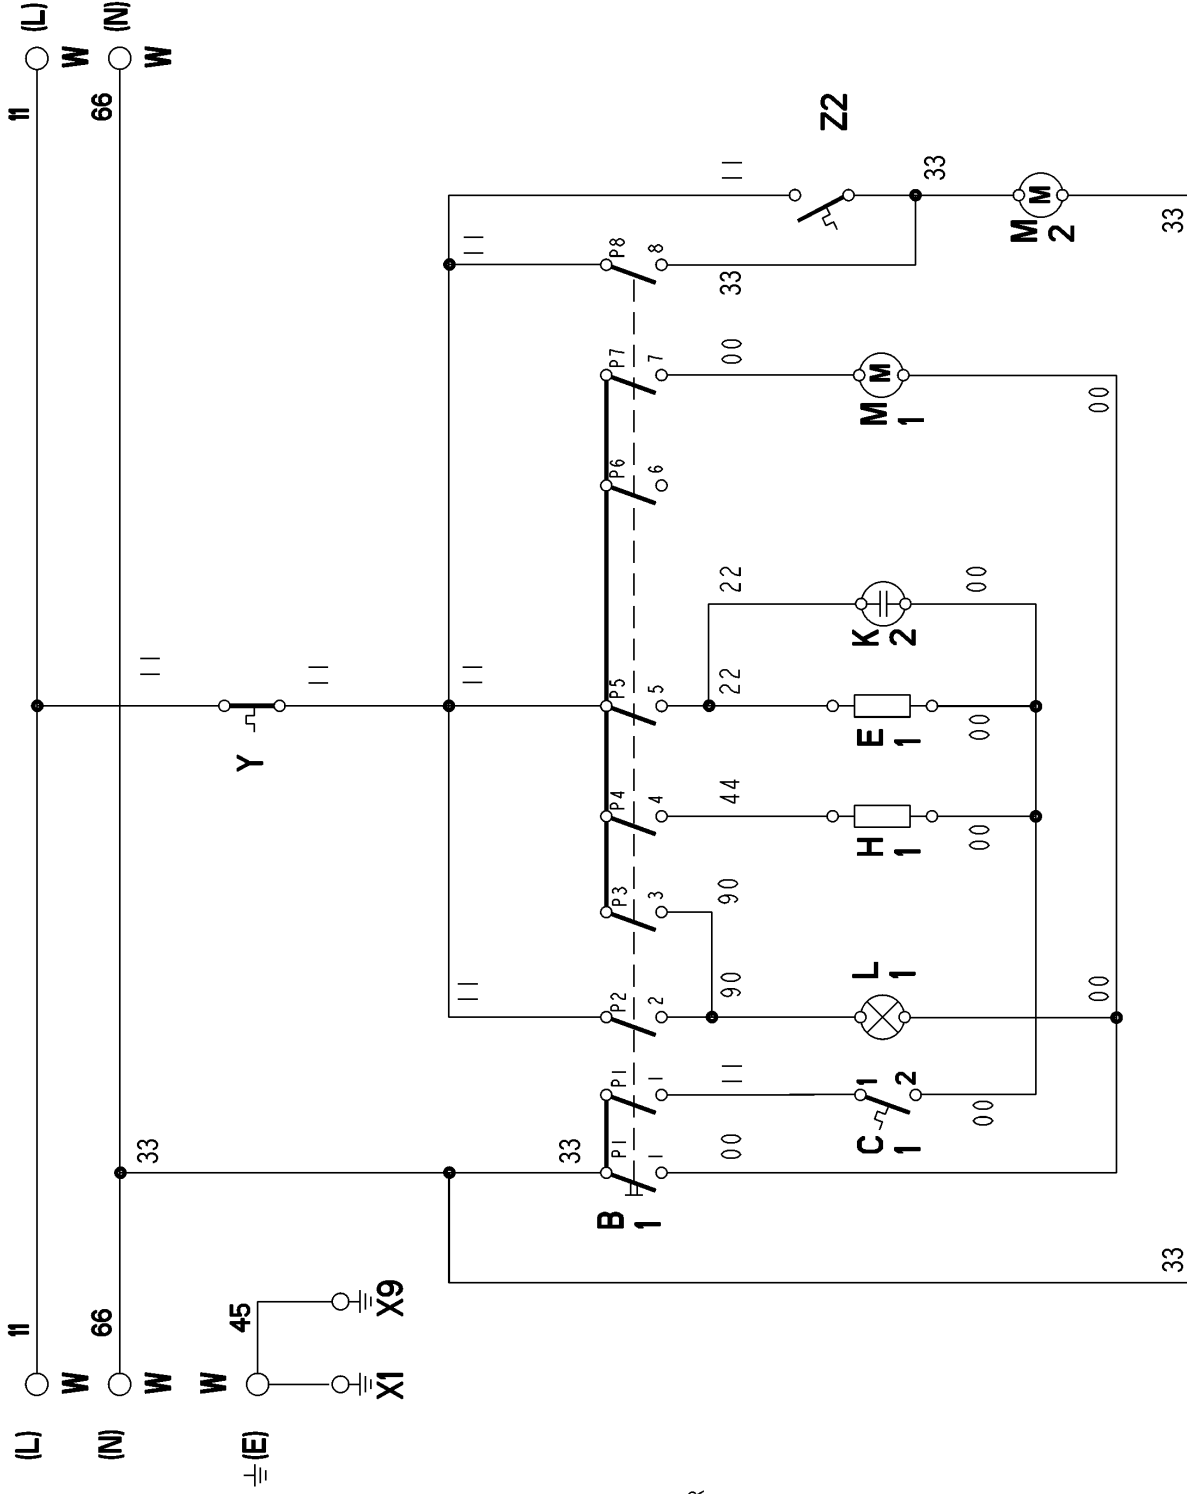

Wiring Diagram

- B1 OVEN SELECTOR
- C1 OVEN THERMOSTAT
- E1 GRILL HEATING ELEMENT
- H1 LOWER HEATING ELEMENT
- K2 OVEN THERMOSTAT LAMP
- L1 OVEN LAMP
- M1 CAVITY FAN
- M2 COOLING FAN
- Y THERMOFUSE
- W MAINS TERMINAL BLOCK
- Z2 COOLING FAN THERMOLIMITER
- X1 EARTHING CABINET
- X9 EARTHING UPPER /GRILL H. E.

- 00 BLACK
- 09 WHITE-BLACK
- 11 BROWN
- 22 RED
- 29 WHITE-RED
- 33 ORANGE
- 44 YELLOW
- 45 YELLOW-GREEN
- 49 WHITE-YELLOW
- 55 GREEN
- 66 BLUE
- 69 WHITE-BLUE
- 77 VIOLET
- 88 BLUE SKY
- 90 GREY
- 99 WHITE