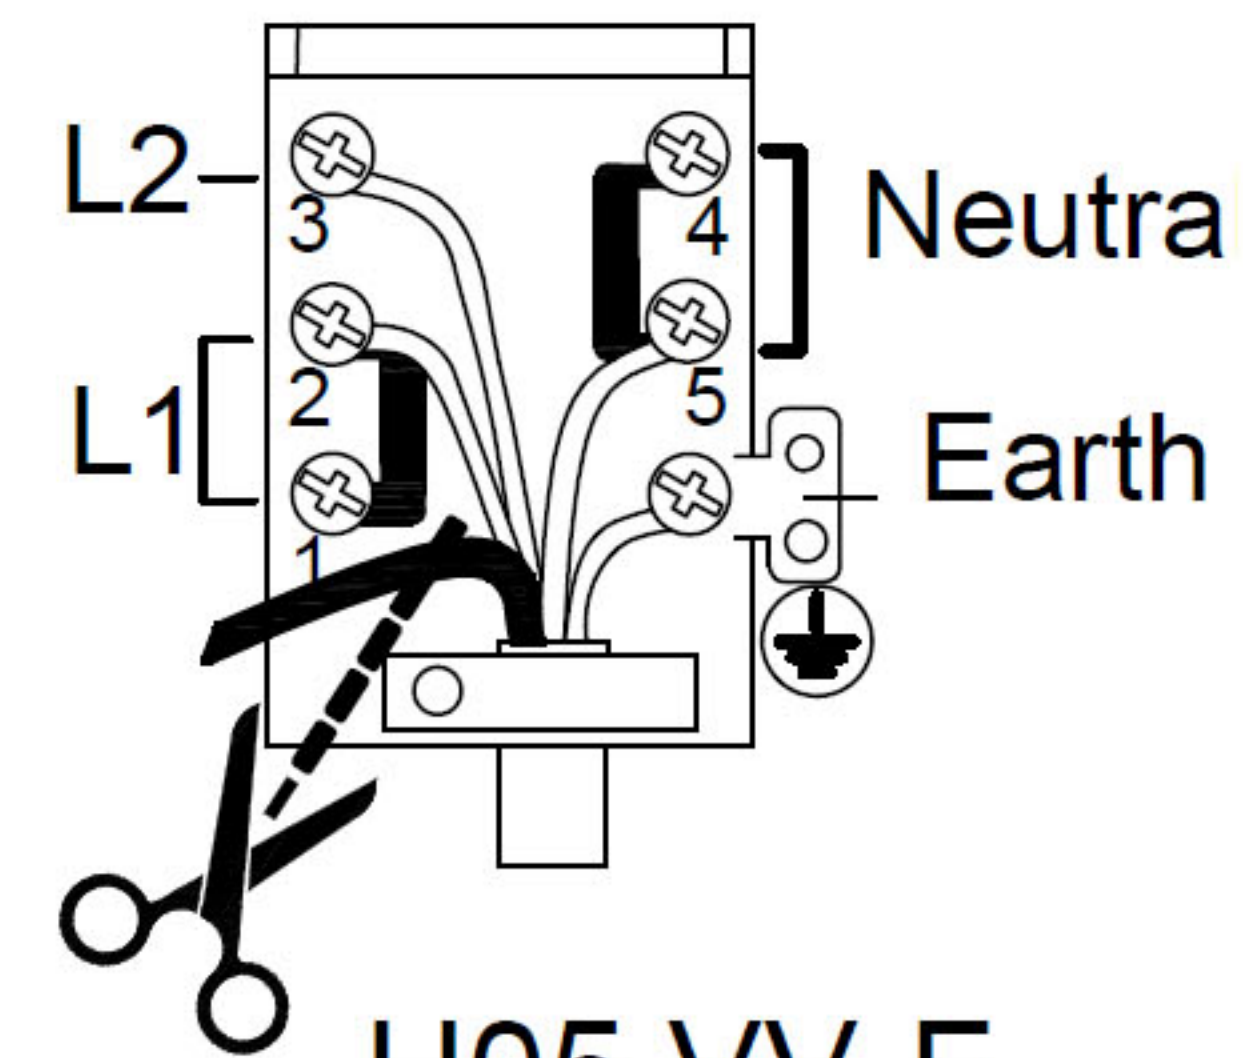

220-240V~ 1N  
50/60Hz

H05 VV-F  
3G 4 mm<sup>2</sup>  
(not included)

380-415V~ 3N  
50/60Hz

H05 VV-F  
5G 1,5 mm<sup>2</sup>  
(included)

380-415V~ 3N  
50/60Hz

H05 VV-F  
5G 1,5 mm<sup>2</sup>  
(included)

WARNING BEFORE OBTAINING ACCESS TO  
TERMINALS, ALL SUPPLY CIRCUITS MUST BE  
DISCONNECTED. THIS APPLIANCE MUST BE  
EARTHED

**DGT 2018 STANDART OCAK KARTI**