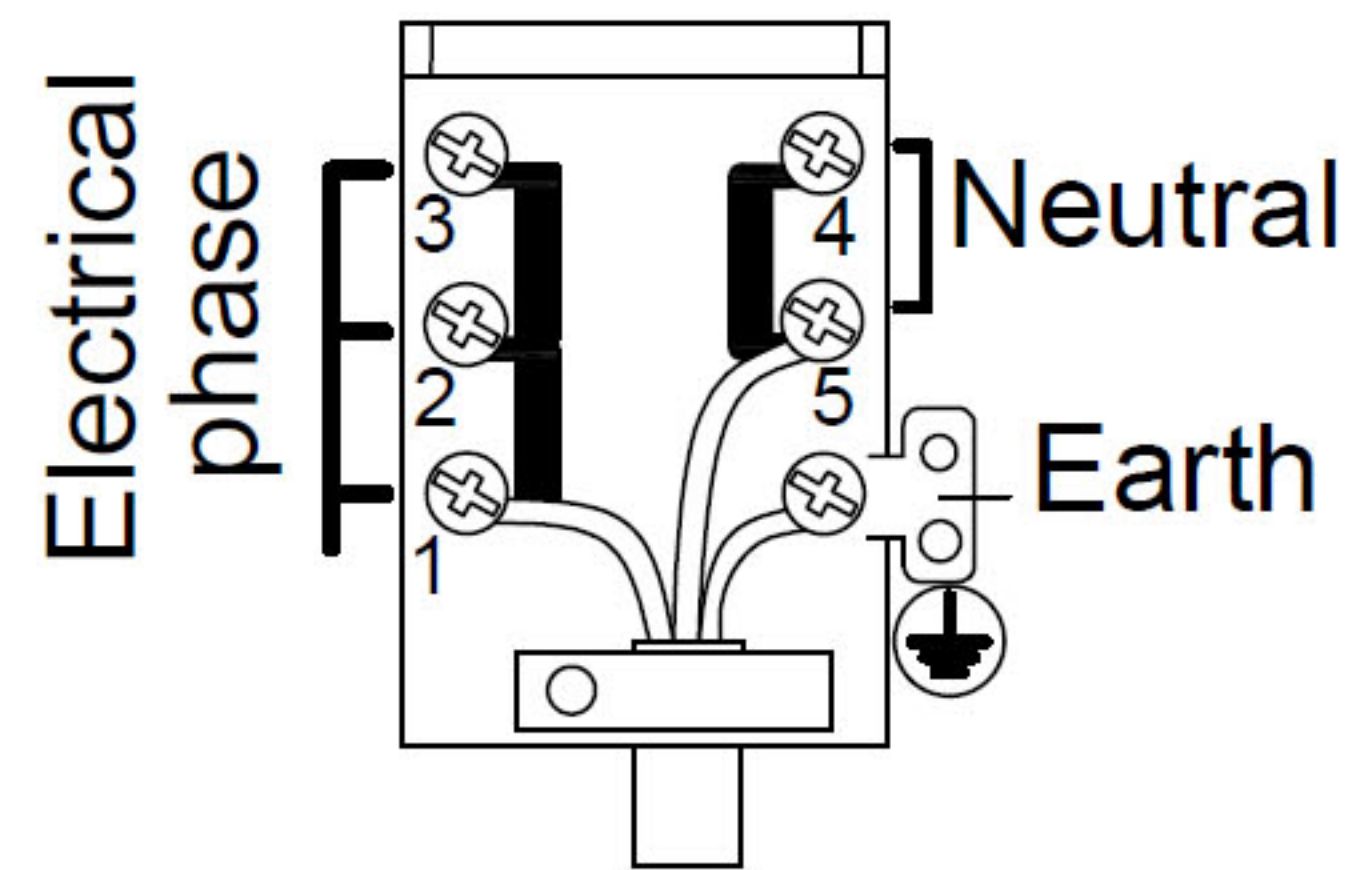

220-240V~ 1N  
50/60Hz

H05 VV-F  
3G 4 mm<sup>2</sup>  
(not included)

380-415V~ 3N  
50/60Hz

H05 VV-F  
5G 1,5 mm<sup>2</sup>  
(included)

380-415V~ 3N  
50/60Hz

H05 VV-F  
5G 1,5 mm<sup>2</sup>  
(included)

WARNING BEFORE OBTAINING ACCESS TO  
TERMINALS, ALL SUPPLY CIRCUITS MUST BE  
DISCONNECTED. THIS APPLIANCE MUST BE  
EARTHED

**DGT 2018 STANDART OCAK KARTI**