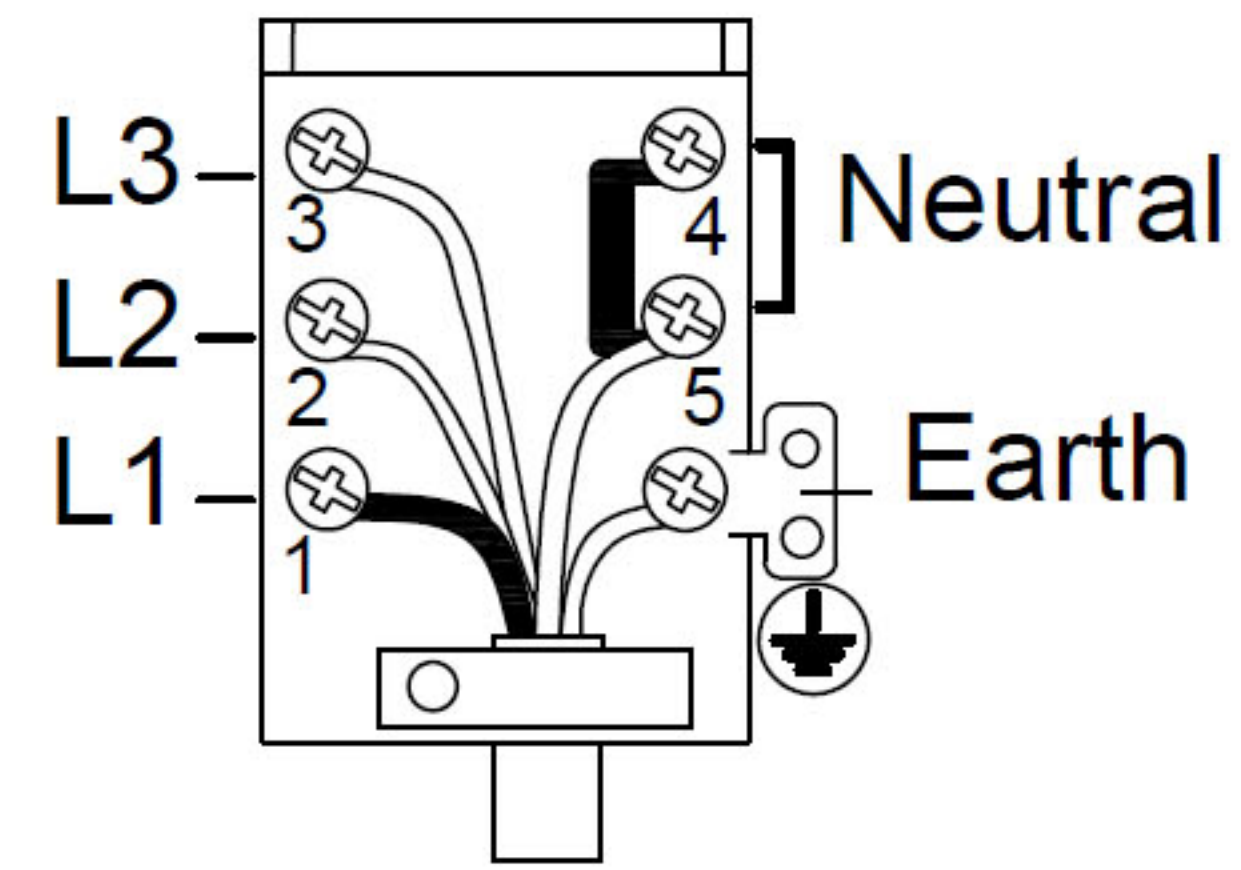

220-240V~ 1N  
50/60Hz

H05 VV-F  
3G 4 mm<sup>2</sup>  
(not included)

380-415V~ 3N  
50/60Hz

H05 VV-F  
5G 1,5 mm<sup>2</sup>  
(included)

380-415V~ 3N  
50/60Hz

H05 VV-F  
5G 1,5 mm<sup>2</sup>  
(included)

WARNING BEFORE OBTAINING ACCESS TO  
TERMINALS, ALL SUPPLY CIRCUITS MUST BE  
DISCONNECTED. THIS APPLIANCE MUST BE  
EARTHED

**DGT 2018 STANDART OCAK KARTI**