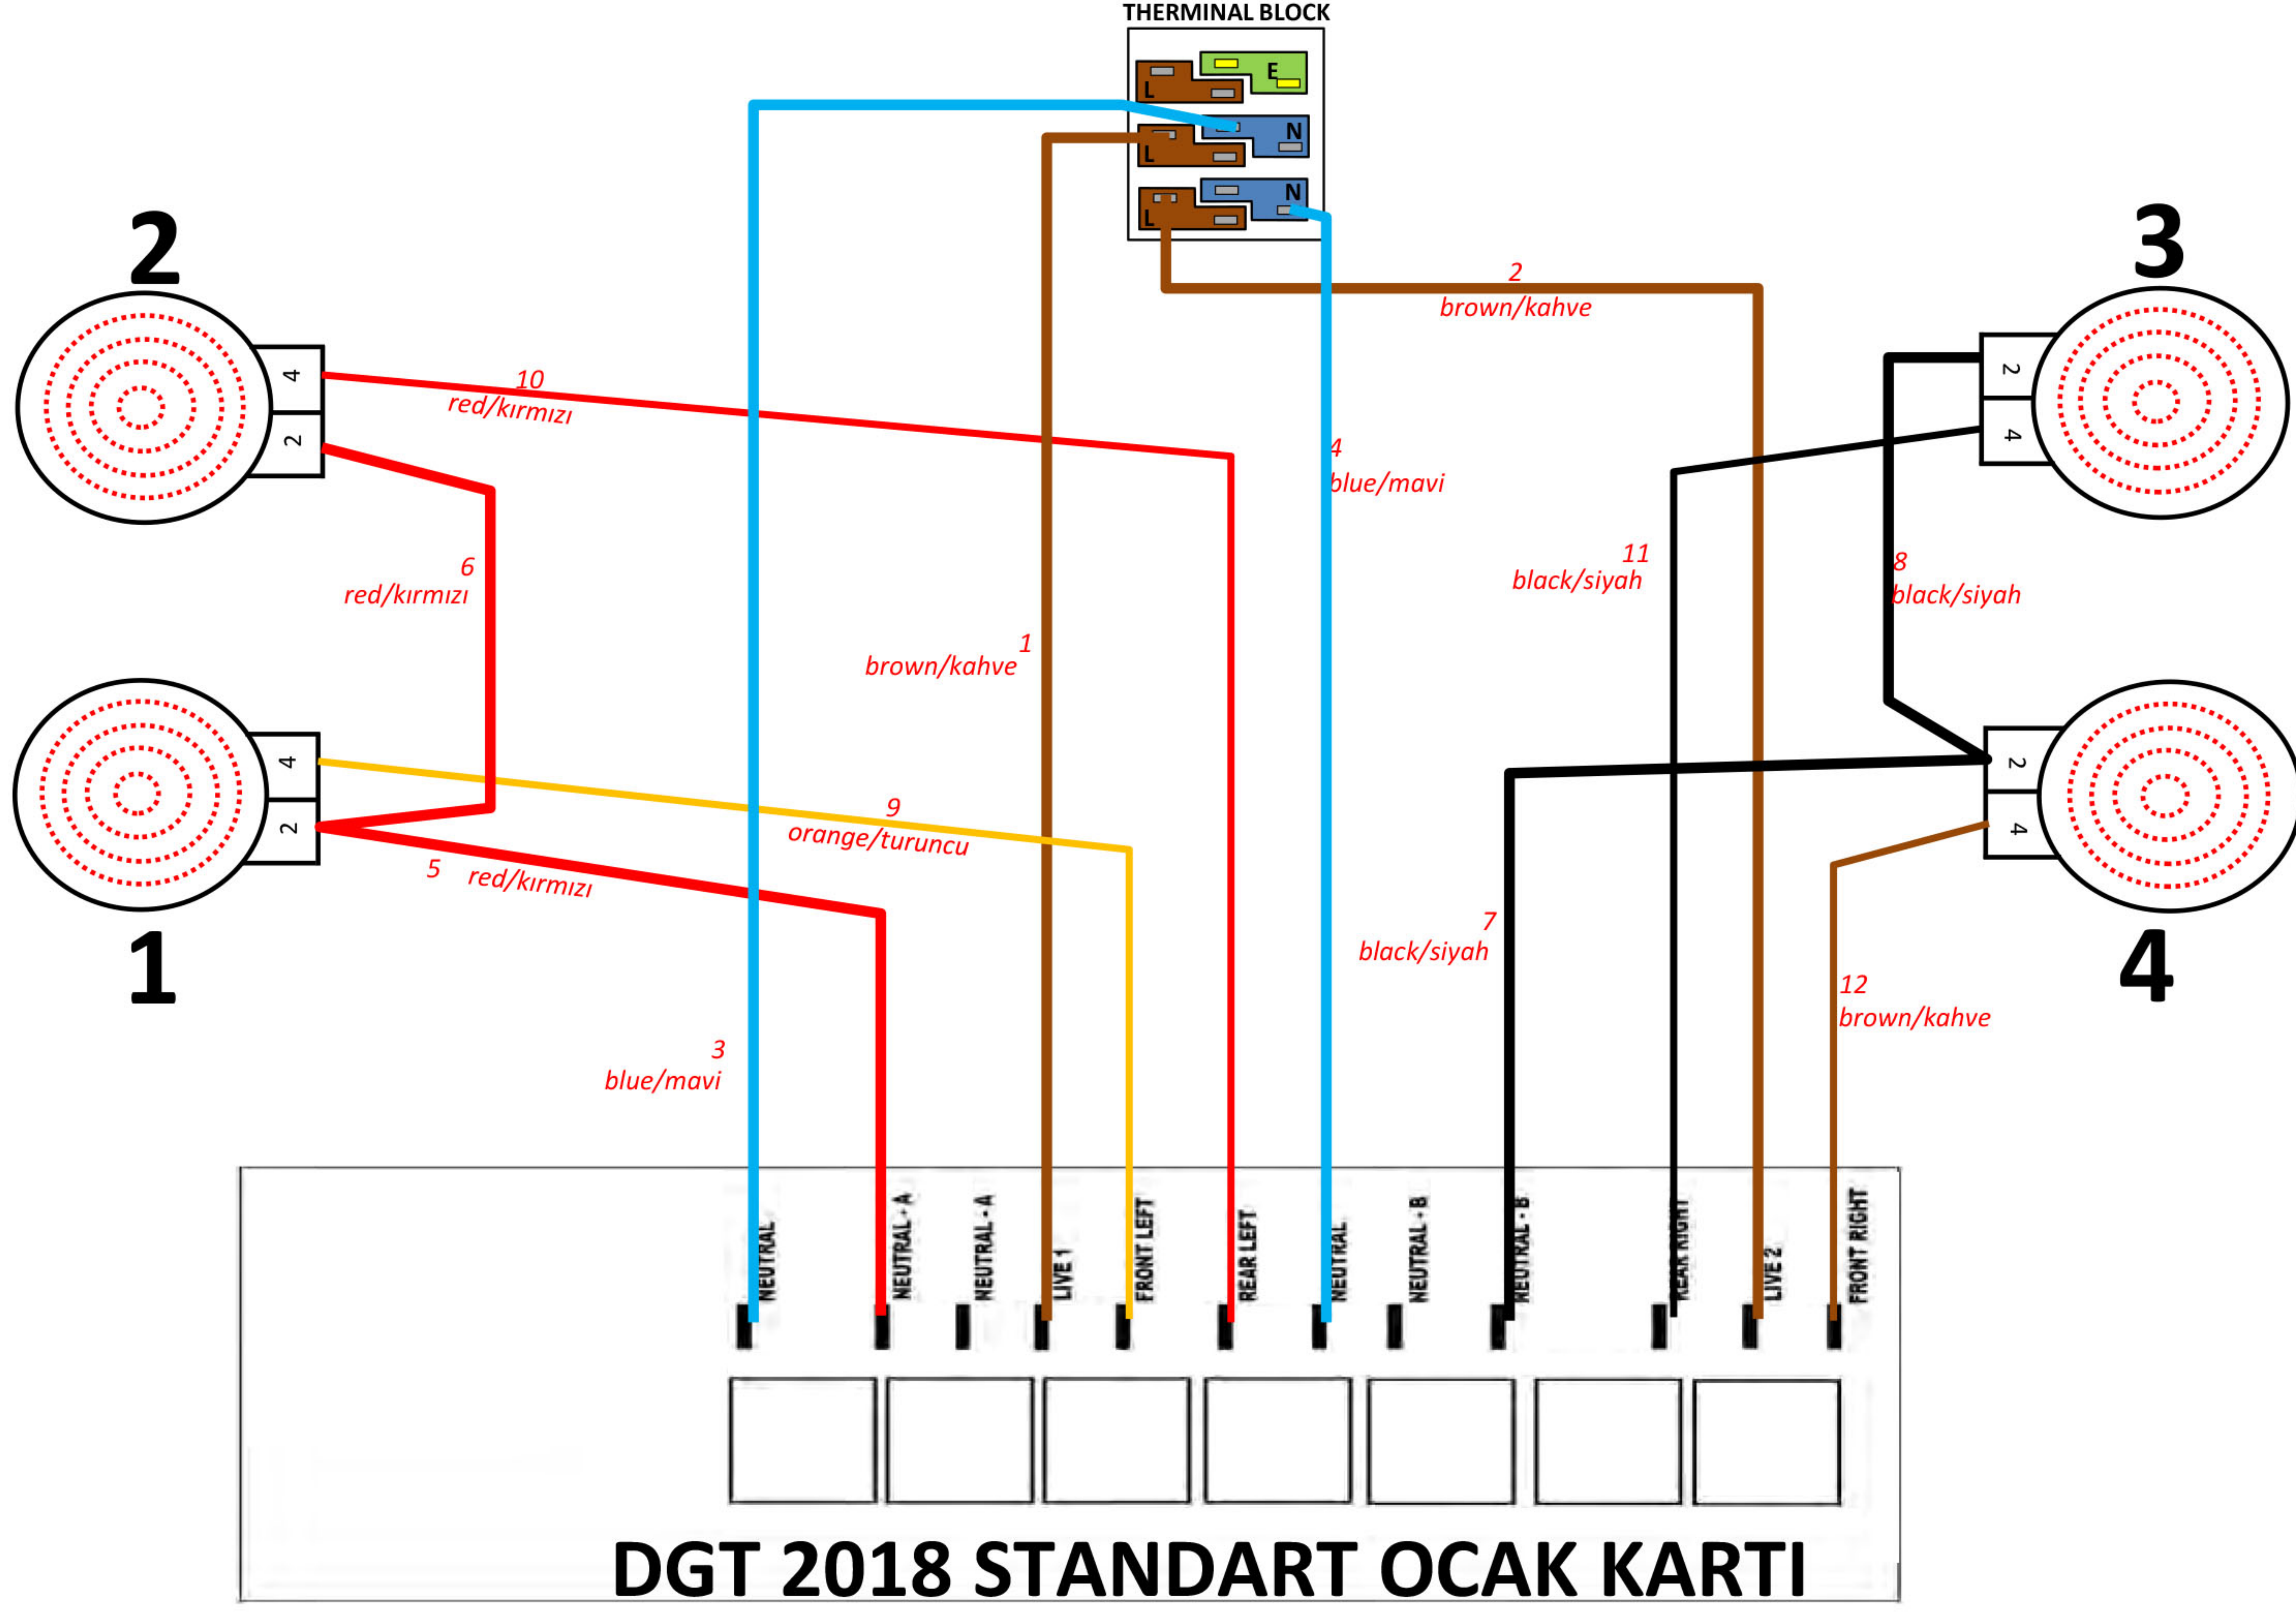

220-240V~ 1N  
50/60Hz

H05 VV-F  
3G 4 mm<sup>2</sup>  
(not included)

380-415V~ 3N  
50/60Hz

H05 VV-F  
5G 1,5 mm<sup>2</sup>  
(included)

380-415V~ 3N  
50/60Hz

H05 VV-F  
5G 1,5 mm<sup>2</sup>  
(included)

WARNING BEFORE OBTAINING ACCESS TO  
TERMINALS, ALL SUPPLY CIRCUITS MUST BE  
DISCONNECTED. THIS APPLIANCE MUST BE  
EARTHED

**DGT 2018 STANDART OCAK KARTI**