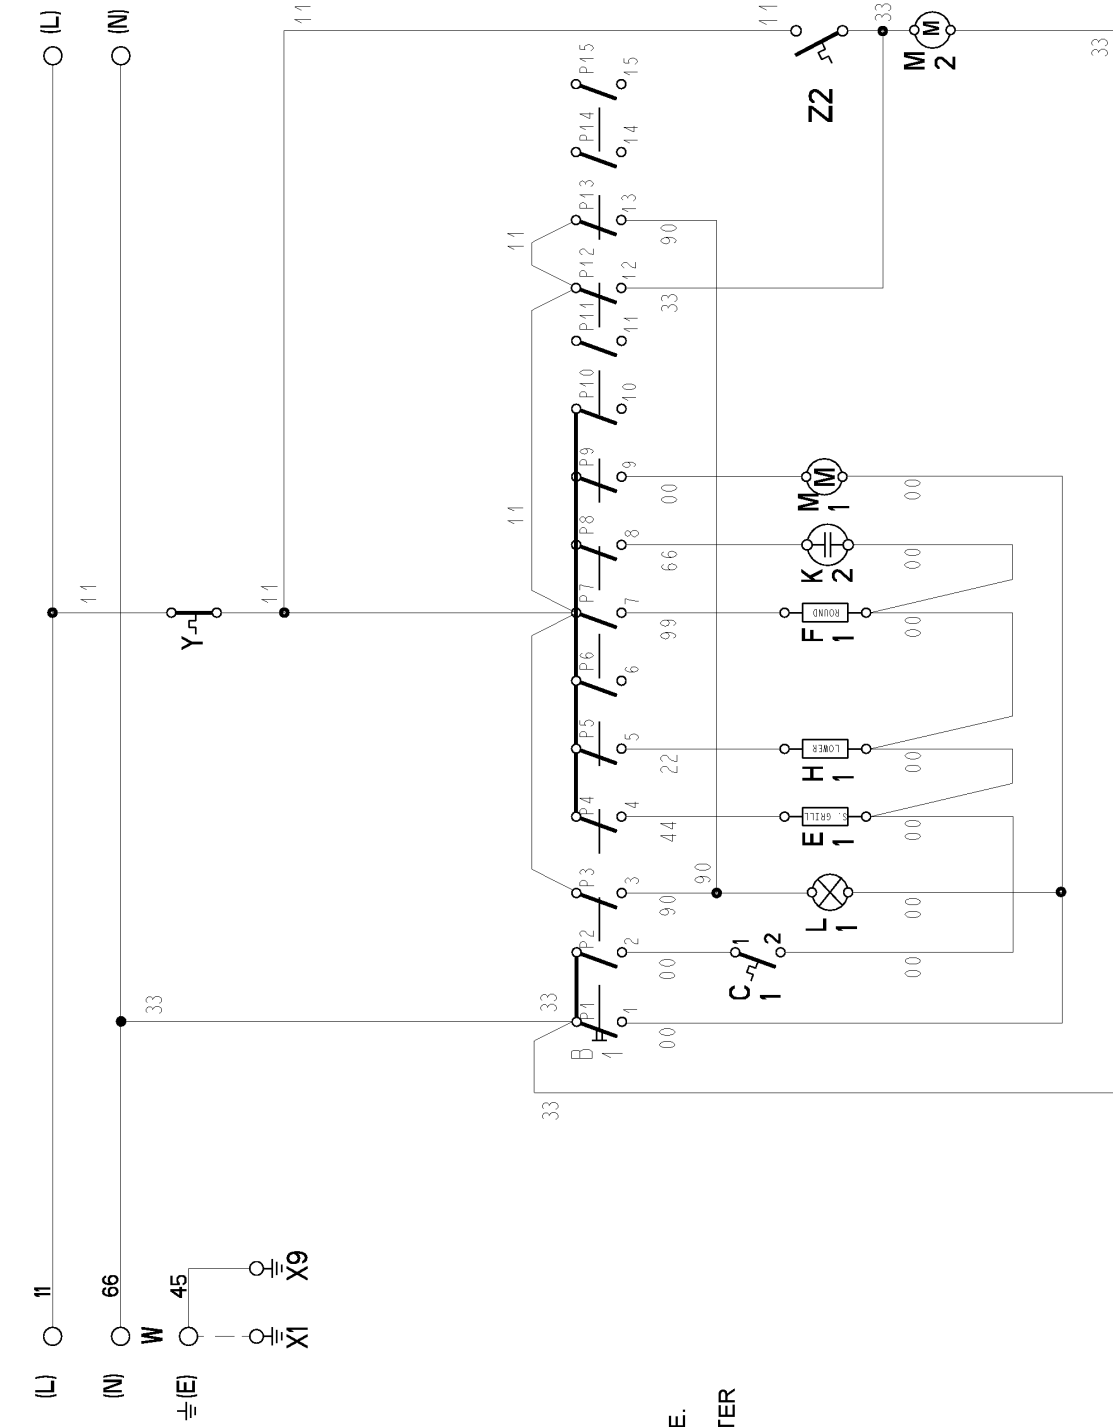

SCHEMA CABLAGGIO

- B1 OVEN SELECTOR
- C1 OVEN THERMOSTAT
- H1 LOWER HEATING EL.
- E1 SOFT GRILL HEATING EL.
- F1 ROUND HEATING EL.
- K2 OVEN THERMOSTAT LAMP
- L1 OVEN LAMP
- M1 CAVITY FAN
- M2 COOLING FAN
- W MAINS TERMINAL BLOCK
- X1 EARTHING UPPER/ GRILL H. E.
- X9 THERMOFUSE
- Y COOLING FAN THERMOLIMITER
- Z2

- 00 BLACK
- 11 BROWN
- 22 RED
- 33 ORANGE
- 44 YELLOW
- 55 GREEN
- 66 BLUE
- 77 VIOLET
- 88 BLUE SKY
- 99 WHITE
- 09 WHITE-BLACK
- 29 WHITE-RED
- 49 WHITE-YELLOW
- 69 WHITE-BLUE
- 90 GREY
- 45 YELLOW-GREEN