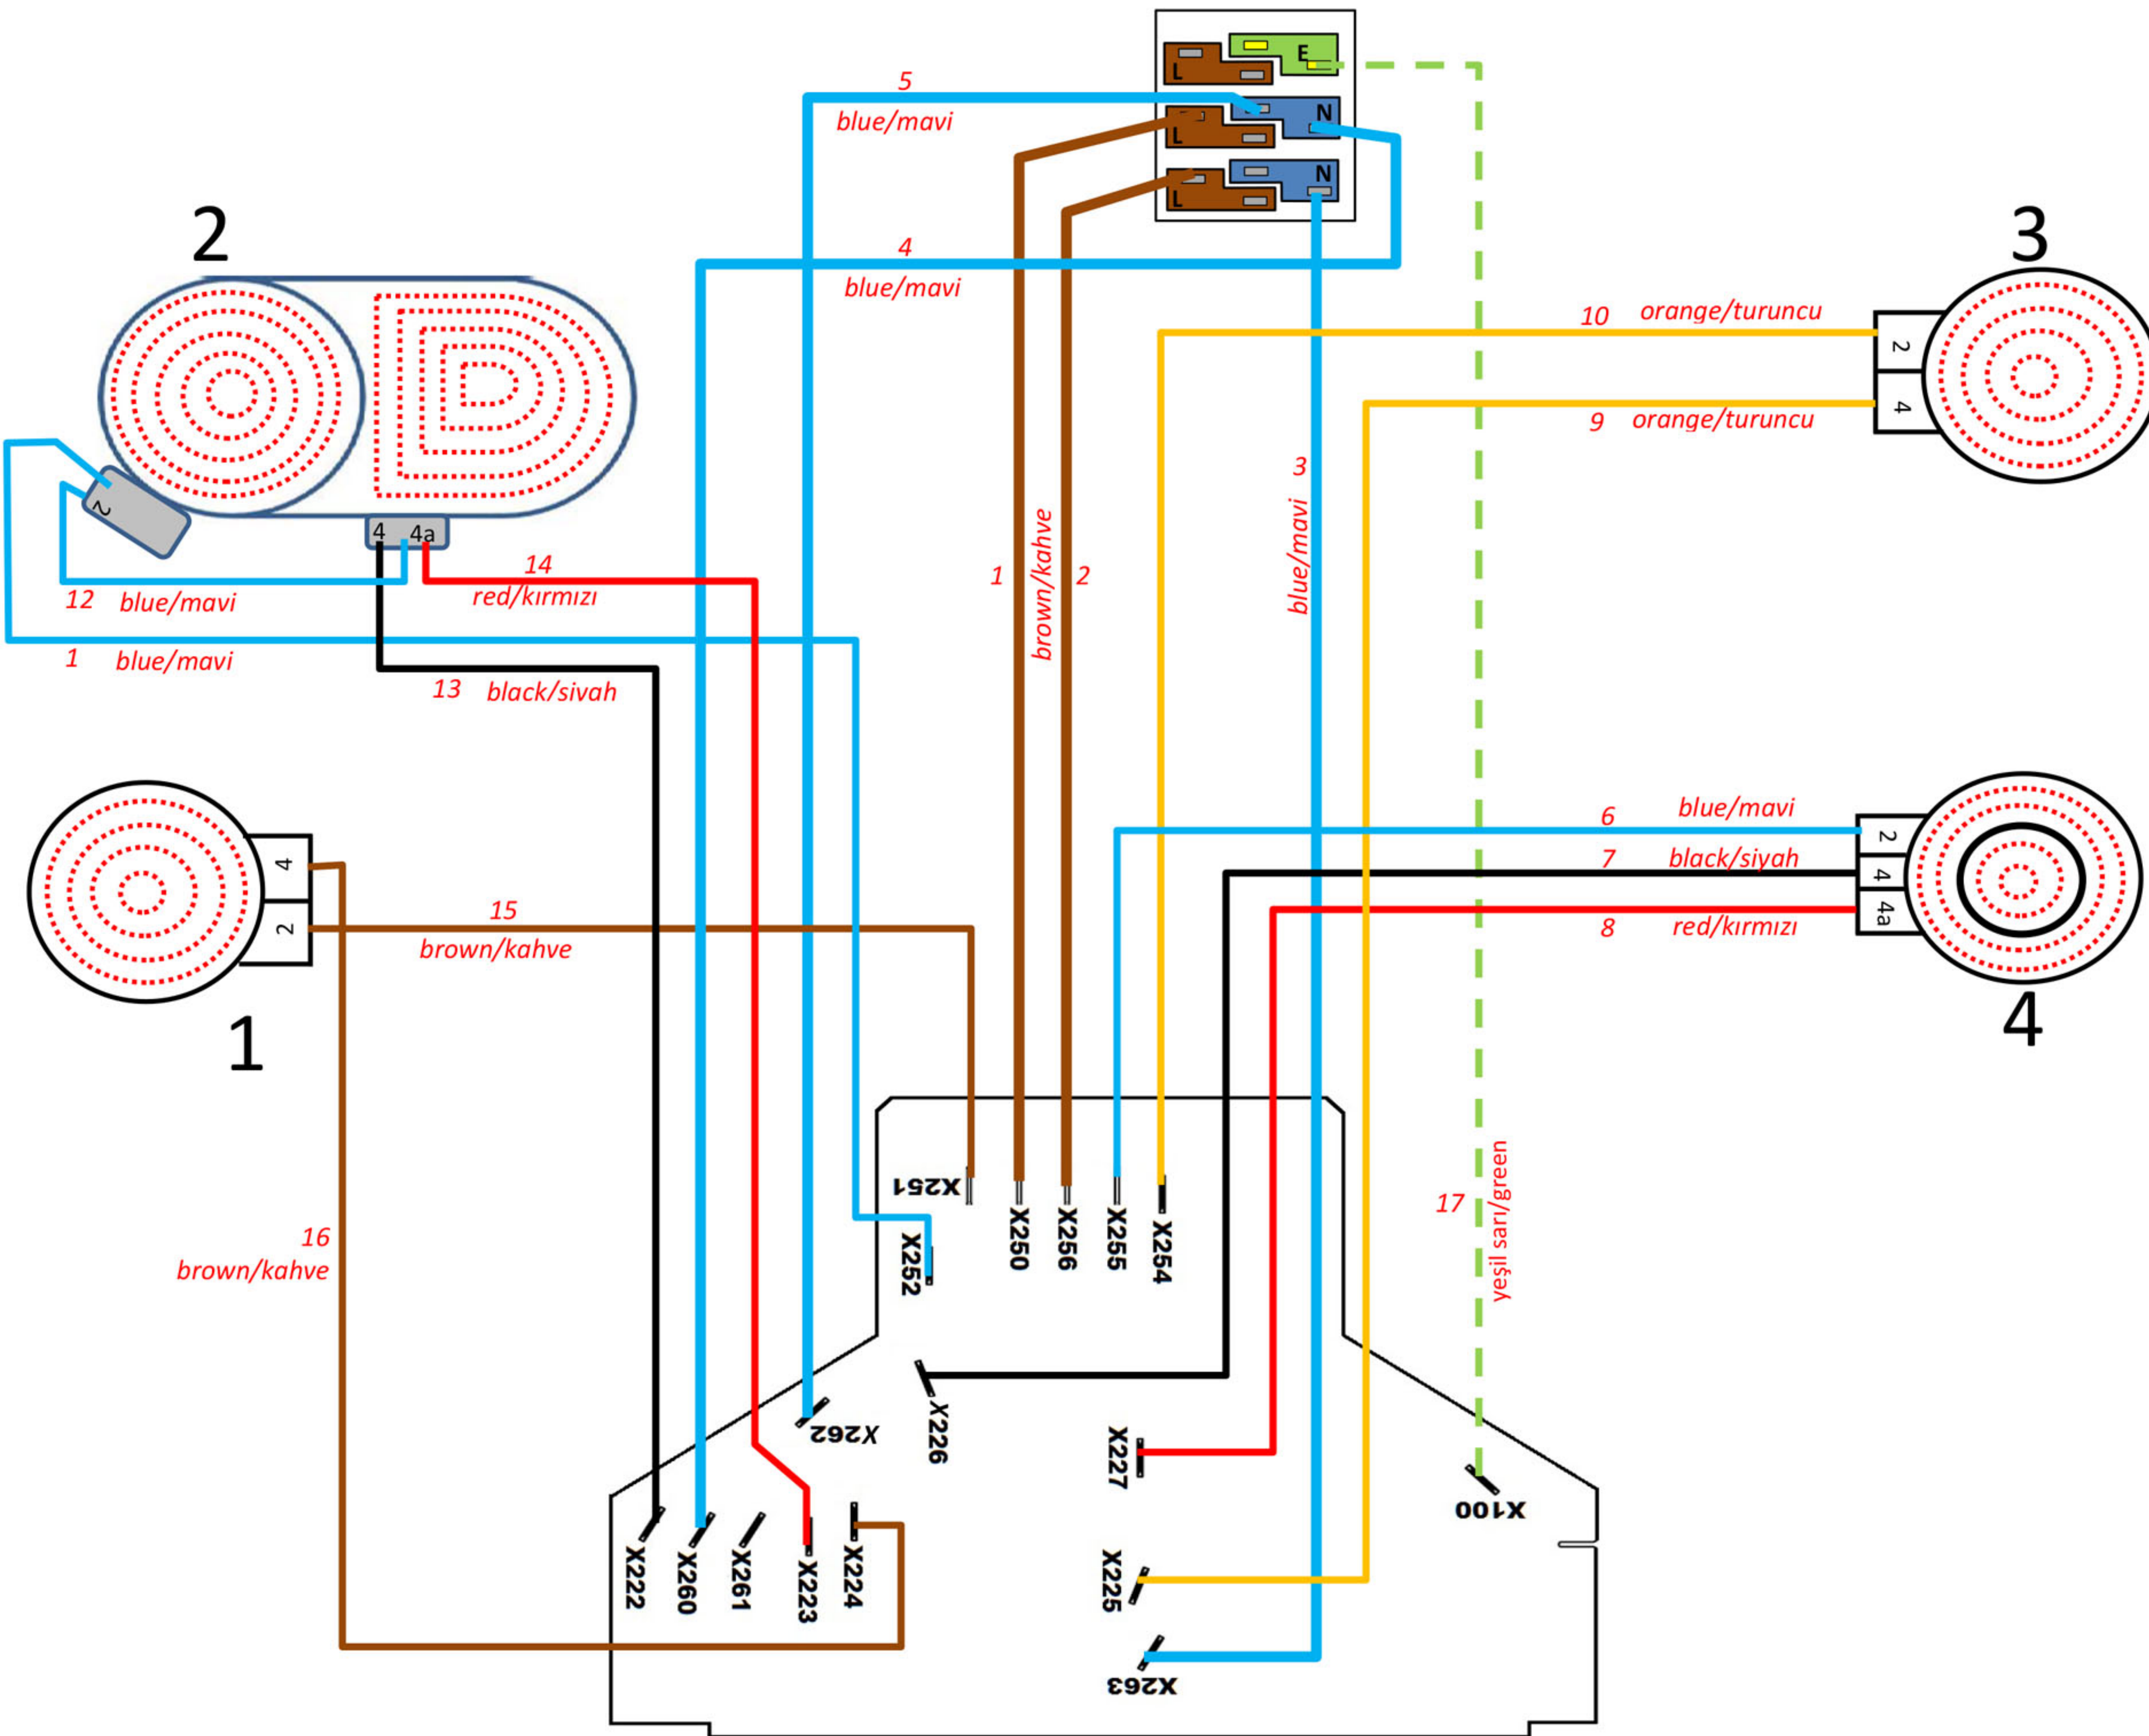

220-240V~ 1N
50/60Hz

H05 VV-F
3G 4 mm²
(not included)

380-415V~ 3N
50/60Hz

H05 VV-F
5G 1,5 mm²
(included)

380-415V~ 3N
50/60Hz

H05 VV-F
5G 1,5 mm²
(included)

WARNING BEFORE OBTAINING ACCESS TO
TERMINALS, ALL SUPPLY CIRCUITS MUST BE
DISCONNECTED. THIS APPLIANCE MUST BE
EARTHED

EGO KART (2018)

**60 CM ANKASTRE OCAK
EGO KART (2018)
OVAL-DUAL CERAN**