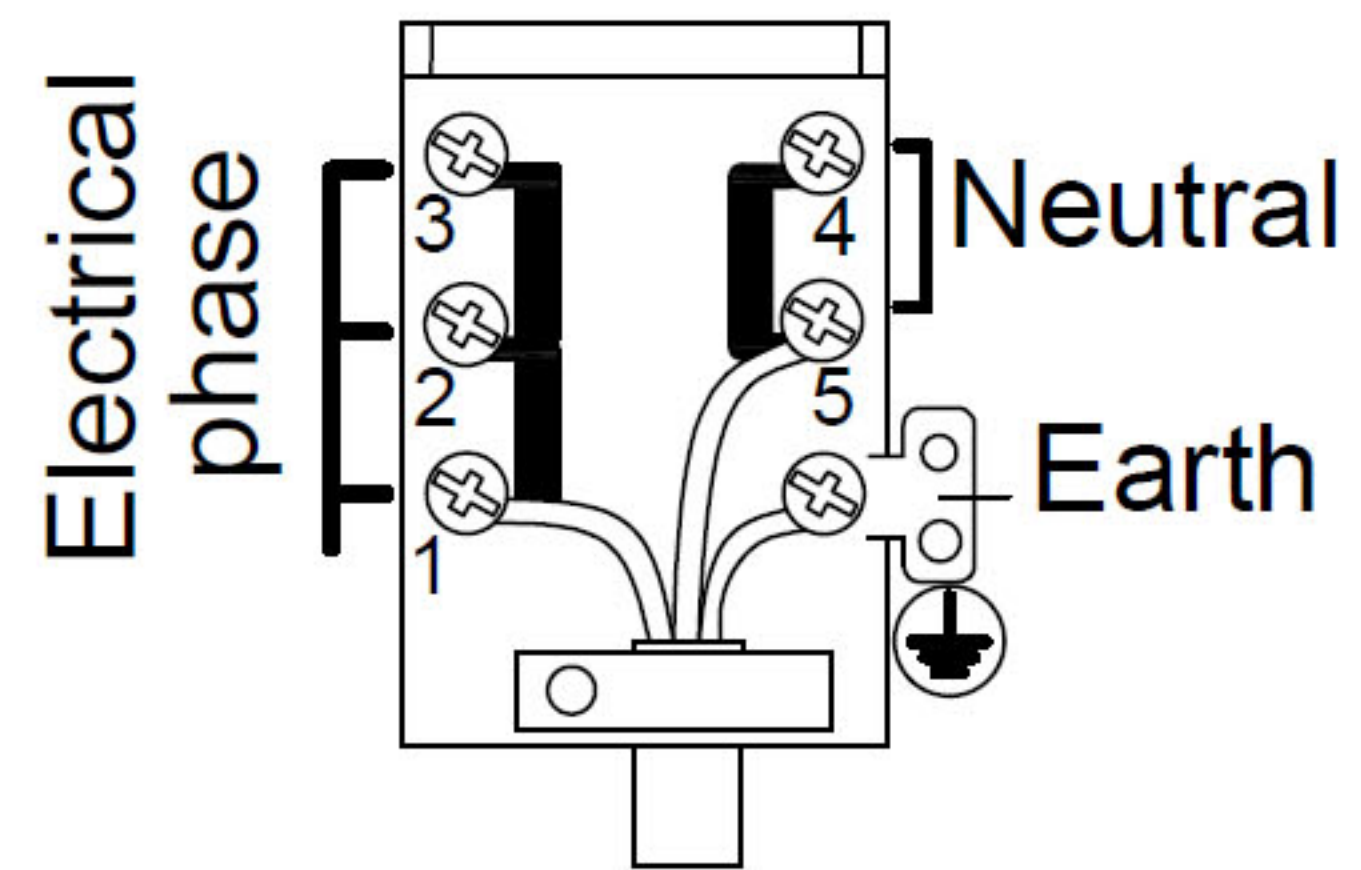

220-240V~ 1N
50/60Hz

H05 VV-F
3G 4 mm²
(not included)

380-415V~ 3N
50/60Hz

H05 VV-F
5G 1,5 mm²
(included)

380-415V~ 3N
50/60Hz

H05 VV-F
5G 1,5 mm²
(included)

WARNING BEFORE OBTAINING ACCESS TO
TERMINALS, ALL SUPPLY CIRCUITS MUST BE
DISCONNECTED. THIS APPLIANCE MUST BE
EARTHED

EGO KART (2018)

**60 CM ANKASTRE OCAK
EGO KART (2018)
OVAL-DUAL CERAN**