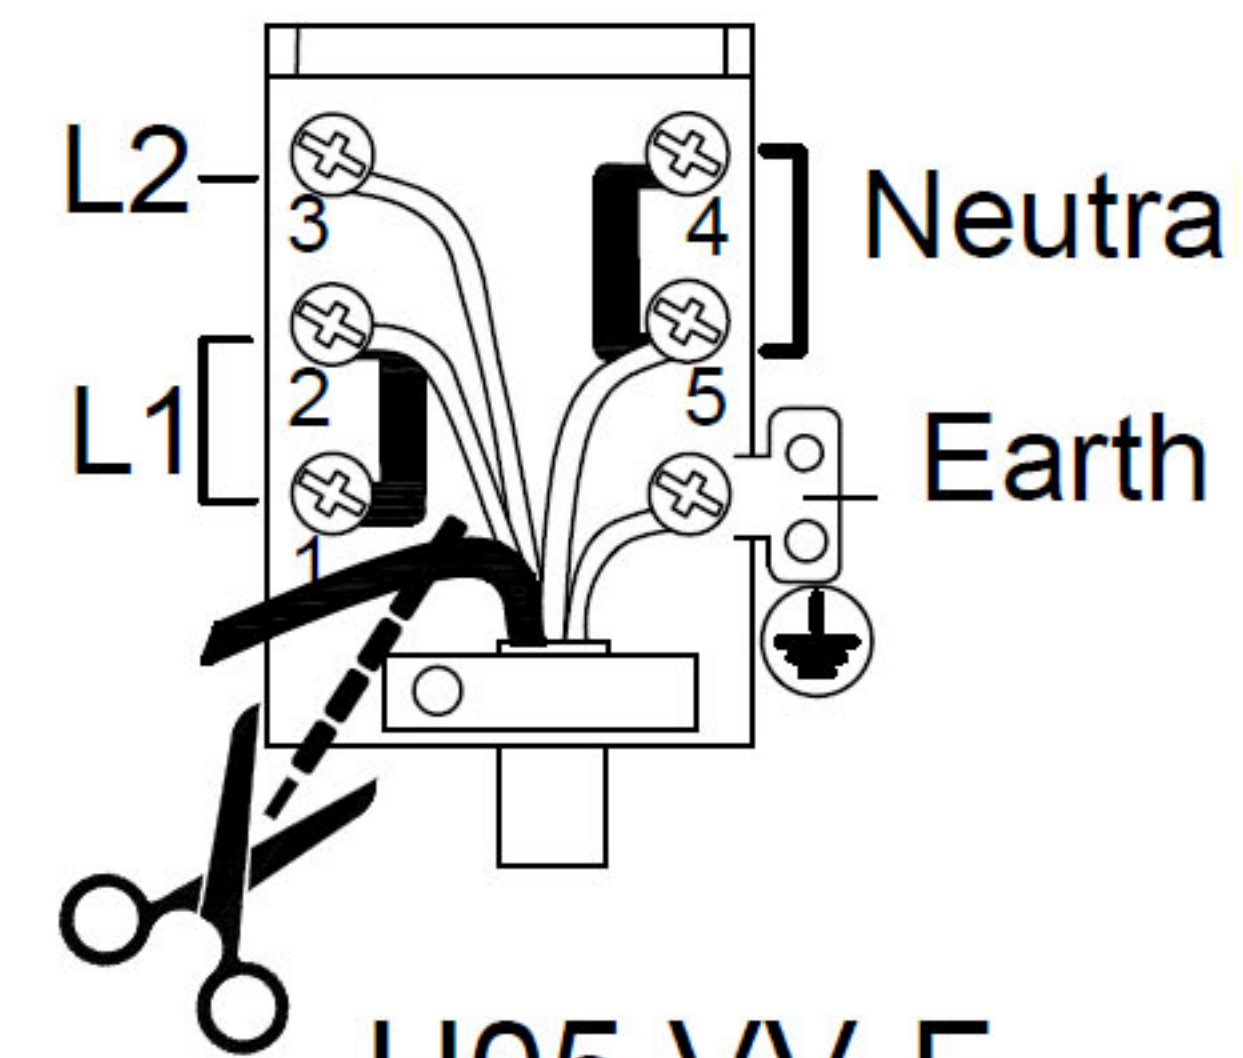

220-240V~ 1N
50/60Hz

H05 VV-F
3G 4 mm²
(not included)

380-415V~ 3N
50/60Hz

H05 VV-F
5G 1,5 mm²
(included)

380-415V~ 3N
50/60Hz

H05 VV-F
5G 1,5 mm²
(included)

WARNING BEFORE OBTAINING ACCESS TO
TERMINALS, ALL SUPPLY CIRCUITS MUST BE
DISCONNECTED. THIS APPLIANCE MUST BE
EARTHED

EGO KART (2018)

**60 CM ANKASTRE OCAK
EGO KART (2018)
OVAL-DUAL CERAN**