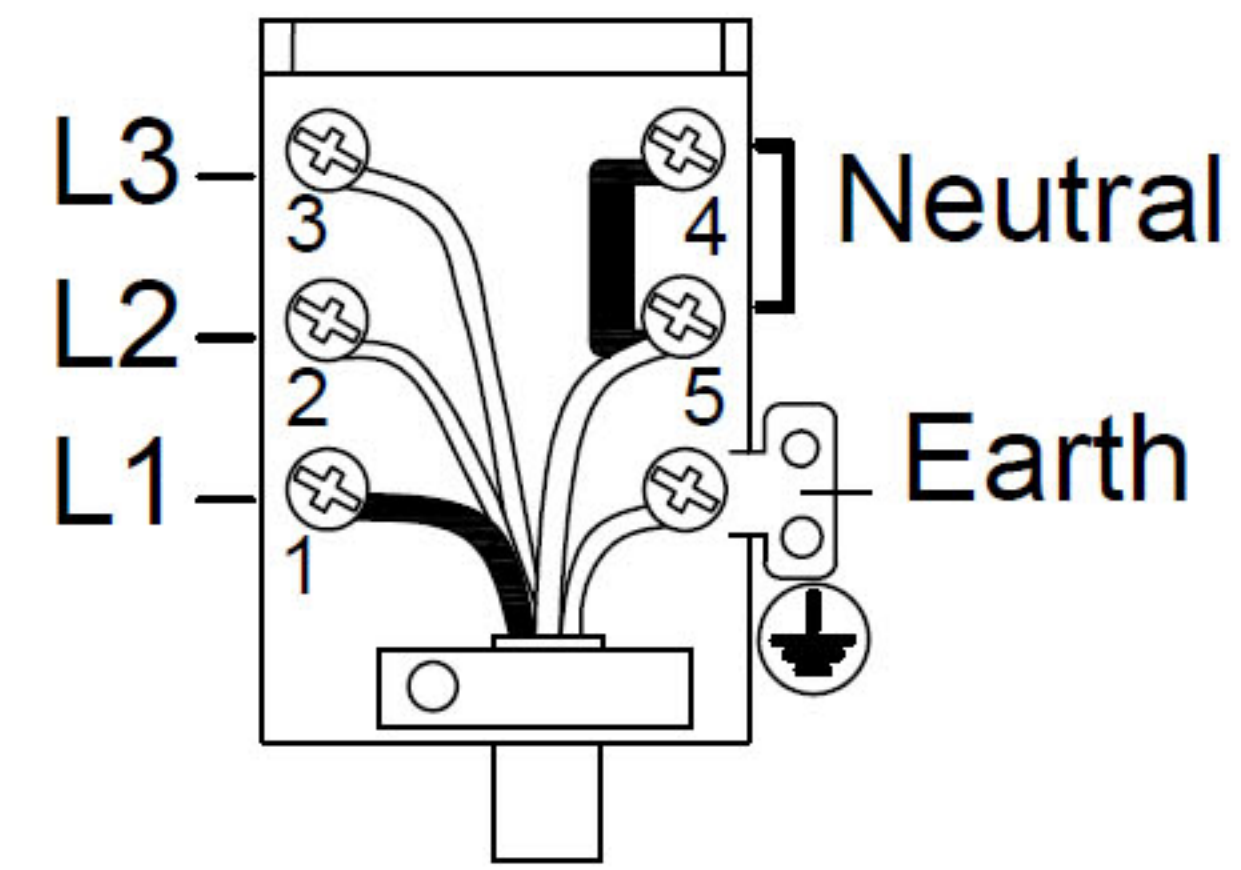

220-240V~ 1N
50/60Hz

H05 VV-F
3G 4 mm²
(not included)

380-415V~ 3N
50/60Hz

H05 VV-F
5G 1,5 mm²
(included)

380-415V~ 3N
50/60Hz

H05 VV-F
5G 1,5 mm²
(included)

WARNING BEFORE OBTAINING ACCESS TO
TERMINALS, ALL SUPPLY CIRCUITS MUST BE
DISCONNECTED. THIS APPLIANCE MUST BE
EARTHED

EGO KART (2018)

**60 CM ANKASTRE OCAK
EGO KART (2018)
OVAL-DUAL CERAN**