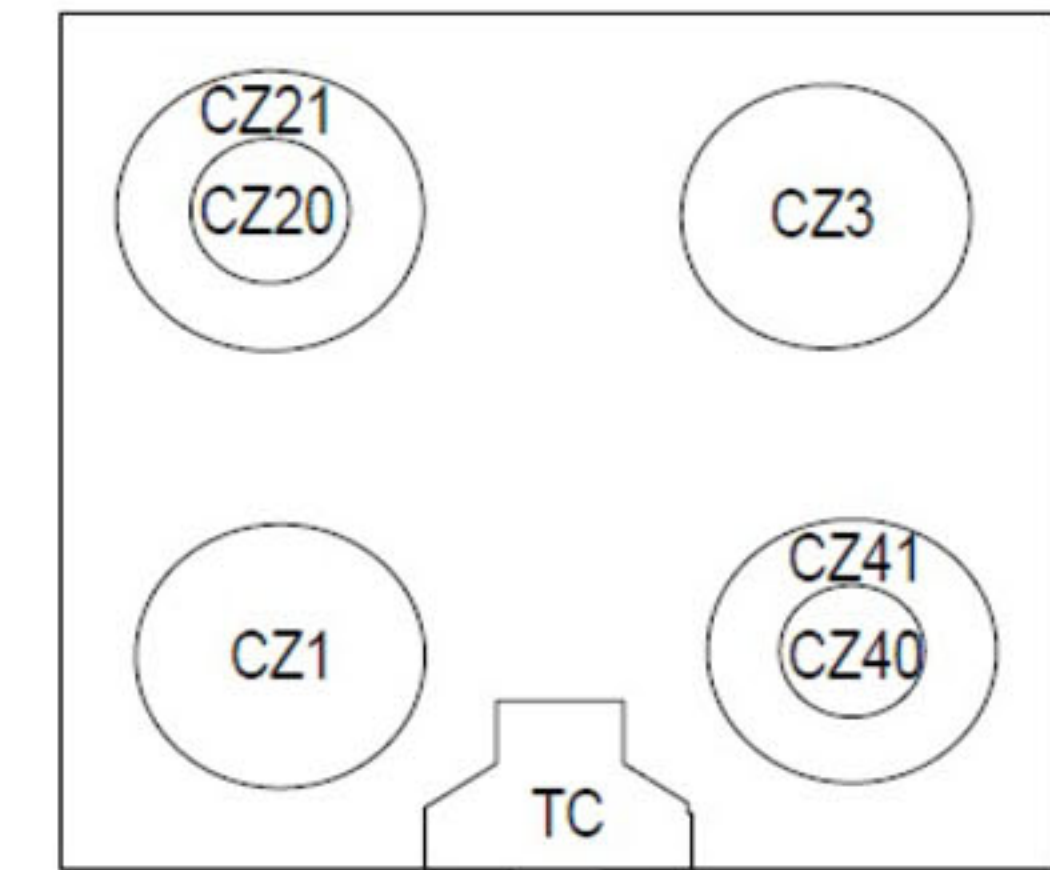

220-240V~ 1N
50/60Hz

H05 VV-F
3G 4 mm²
(not included)

380-415V~ 3N
50/60Hz

H05 VV-F
5G 1,5 mm²
(included)

380-415V~ 3N
50/60Hz

H05 VV-F
5G 1,5 mm²
(included)

WARNING BEFORE OBTAINING ACCESS TO
TERMINALS, ALL SUPPLY CIRCUITS MUST BE
DISCONNECTED. THIS APPLIANCE MUST BE
EARTHED

EGO KART (2018)

**60 CM ANKASTRE OCAK
EGO KART (2018)
OVAL-DUAL CERAN**