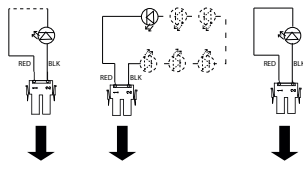

electrical series connection

parallel electrical assembly

MULTI-FLACH KABEL
LIMANDE COMMANDE
FLAT CABLE

ELEKTRONISCHE STEUERUNG
BOITIER COMMANDE
PUSH BUTTON PANEL

Created by : FRANKE France	
Designation Wiring diagram	
Ref: Lotus-Iris-Atrium	
Modif by: FRANKE France	
Approved by: Bottin Gabriel	
Approval state: 05.02.2021	
Doc. Status: released	
Ref. Code :	Rev.
991.0643.475	01