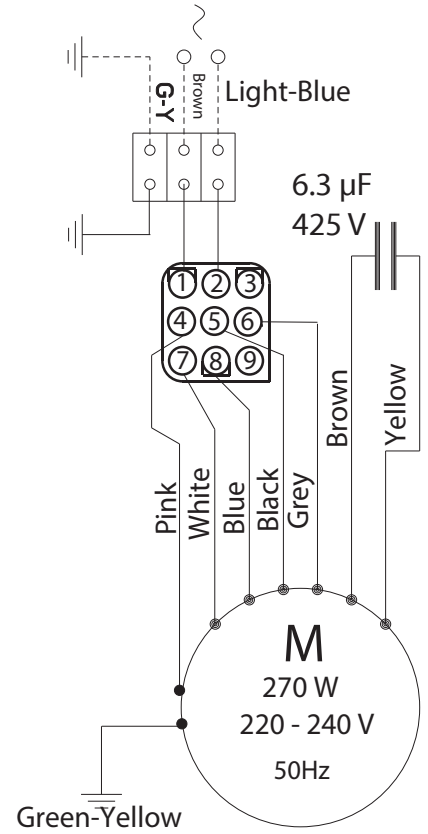

electrical series connection

parallel electrical assembly

MULTI-FLACH KABEL
LIMANDE COMMANDE
FLAT CABLE

ELEKTRONISCHE STEUERUNG
BOITIER COMMANDE
PUSH BUTTON PANEL

Created by : FRANKE France	
Designation Wiring diagram	
Ref: Lotus-Iris-Atrium	
Modif by: FRANKE France	
Approved by: Bottin Gabriel	
Approval state: 05.02.2021	
Doc. Status: released	
Ref. Code :	Rev.
991.0643.475	01