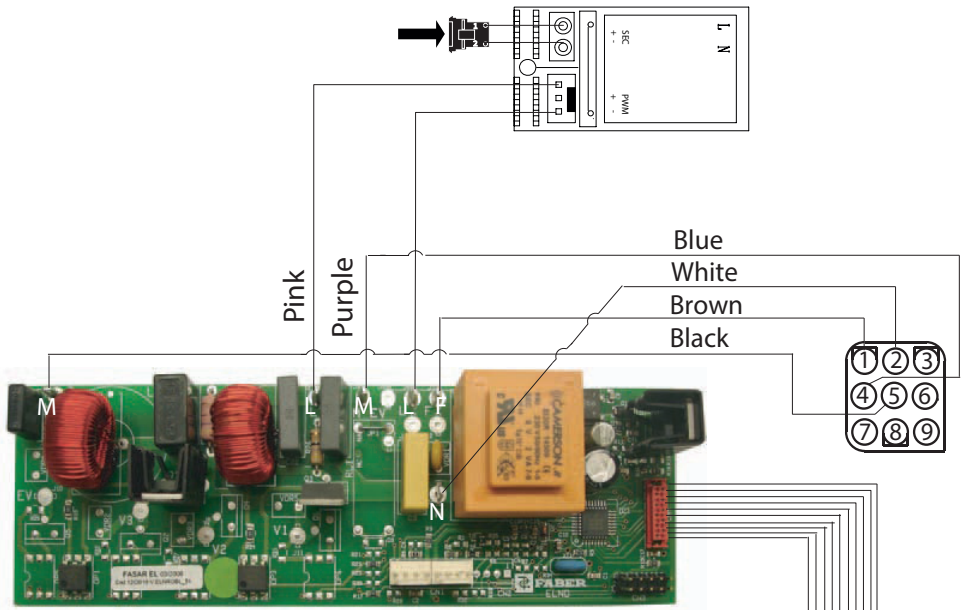

electrical series connection

parallel electrical assembly

MULTI-FLACH KABEL
LIMANDE COMMANDE
FLAT CABLE

ELEKTRONISCHE STEUERUNG
BOITIER COMMANDE
PUSH BUTTON PANEL

Created by : FRANKE France	
Designation Wiring diagram	
Ref: Lotus-Iris-Atrium	
Modif by: FRANKE France	
Approved by: Bottin Gabriel	
Approval state: 05.02.2021	
Doc. Status: released	
Ref. Code :	Rev.
991.0643.475	01