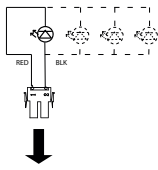

electrical series connection

parallel electrical assembly

MULTI-FLACH KABEL
LIMANDE COMMANDE
FLAT CABLE

ELEKTRONISCHE STEUERUNG
BOITIER COMMANDE
PUSH BUTTON PANEL

Created by : FRANKE France	
Designation Wiring diagram	
Ref: Lotus-Iris-Atrium	
Modif by: FRANKE France	
Approved by: Bottin Gabriel	
Approval state: 05.02.2021	
Doc. Status: released	
Ref. Code :	Rev.
991.0643.475	01