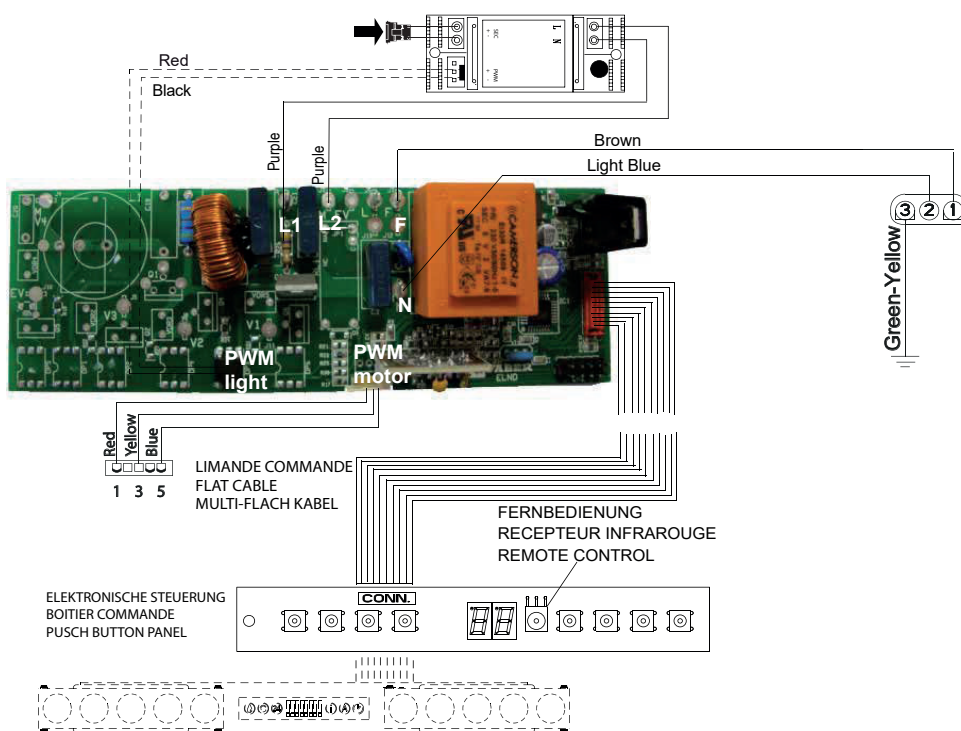

electrical series connection

parallel electrical assembly

Created by: FRANKE France	
Designation	
Wiring Diagram	
Ref:	Vizio-Lido
Modif by:	FRANKE France
Approved by:	Bottin Gabriel
Approval state:	17.02.2021
Doc. Status:	released
Ref.Code:	Rev.
991.0643.477	01