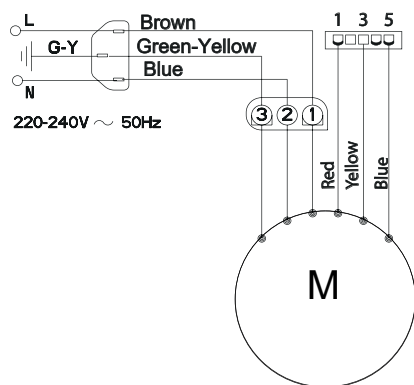

electrical series connection

parallel electrical assembly

Created by: FRANKE France	
Designation	
Wiring Diagram	
Ref:	Vizio-Lido
Modif by:	FRANKE France
Approved by:	Bottin Gabriel
Approval state:	17.02.2021
Doc. Status:	released
Ref.Code:	Rev.
991.0643.477	01