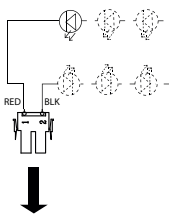

electrical series connection

parallel electrical assembly

Created by: FRANKE France	
Designation	
Wiring Diagram	
Ref:	Vizio-Lido
Modif by:	FRANKE France
Approved by:	Bottin Gabriel
Approval state:	17.02.2021
Doc. Status:	released
Ref.Code:	Rev.
991.0643.477	01