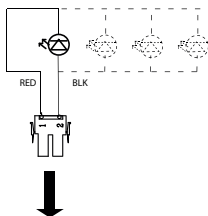

electrical series connection

parallel electrical assembly

Created by: FRANKE France	
Designation	
Wiring Diagram	
Ref:	Vizio-Lido
Modif by:	FRANKE France
Approved by:	Bottin Gabriel
Approval state:	17.02.2021
Doc. Status:	released
Ref.Code:	Rev.
991.0643.477	01